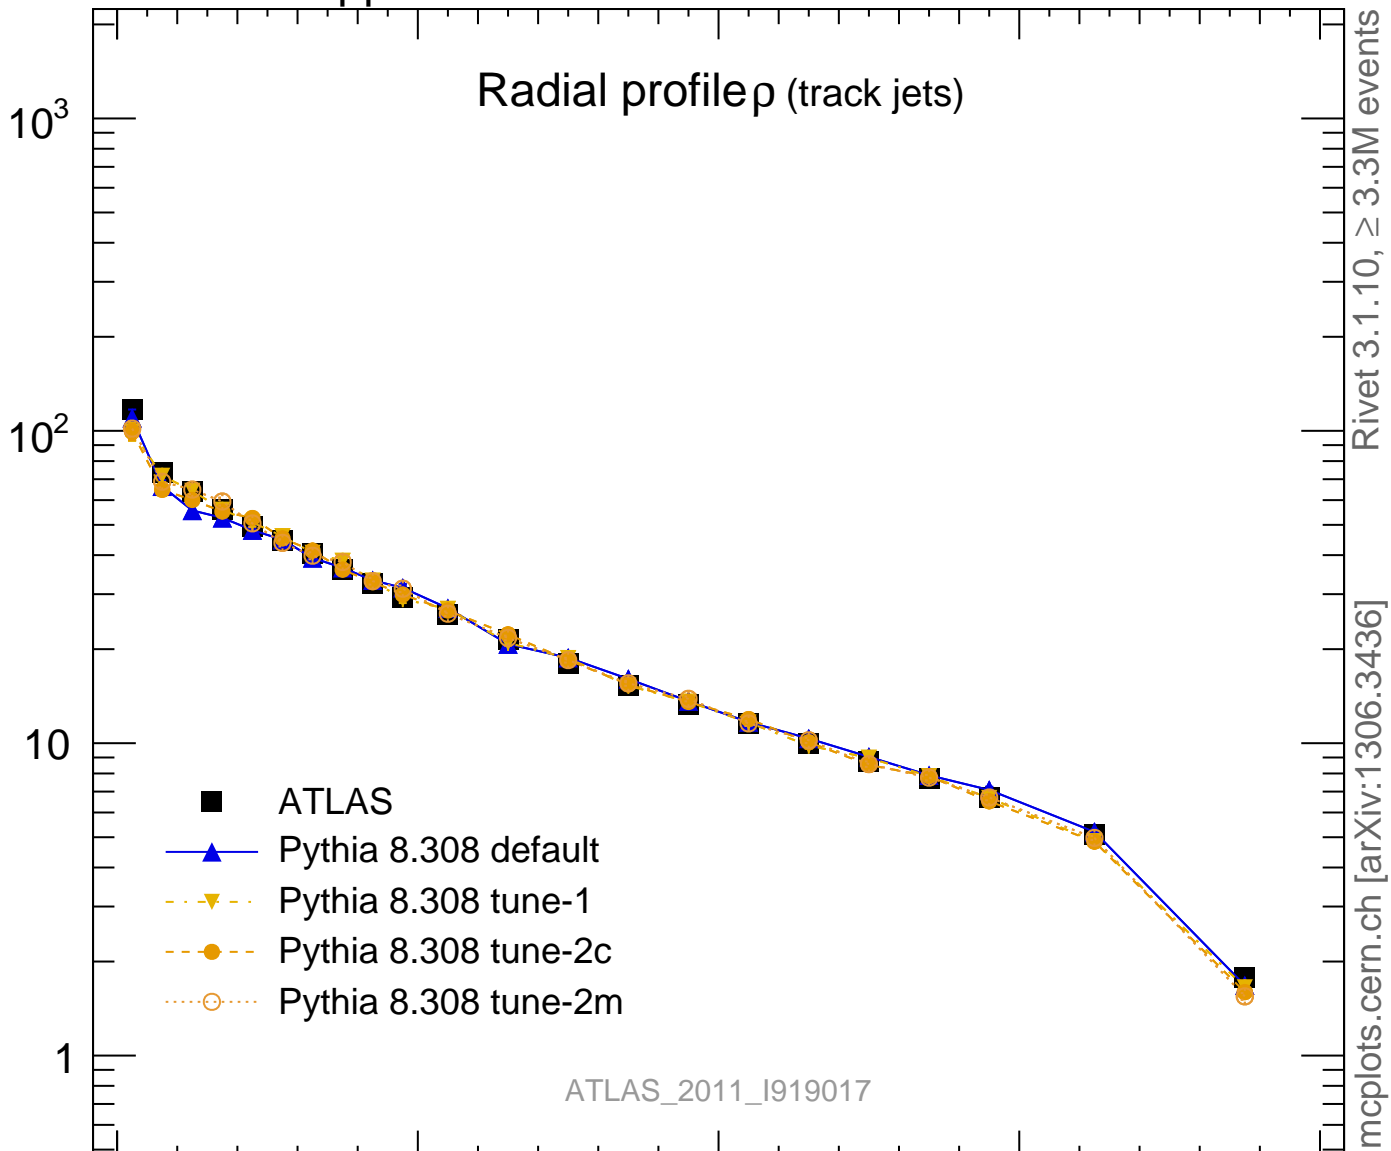

Radial profile ρ (track jets)

Rivet 3.1.10, $\geq 3.3M$ events
mcplots.cern.ch [arXiv:1306.3436]