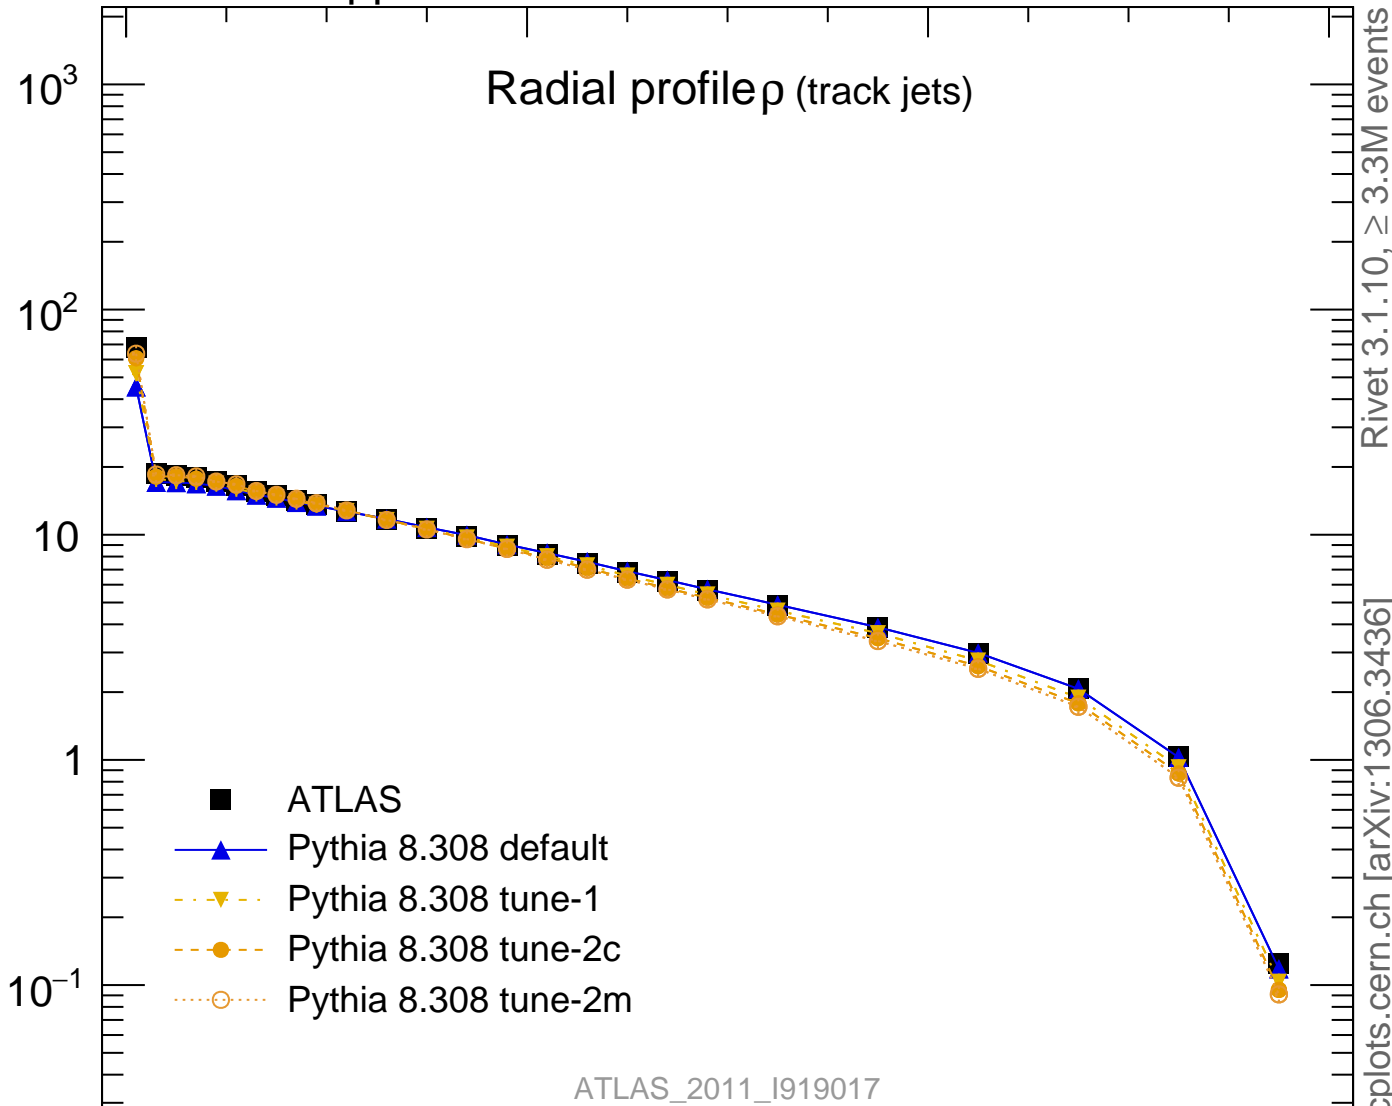

Radial profile  $\rho$  (track jets)

Rivet 3.1.10,  $\geq 3.3M$  events

mcplots.cern.ch [arXiv:1306.3436]