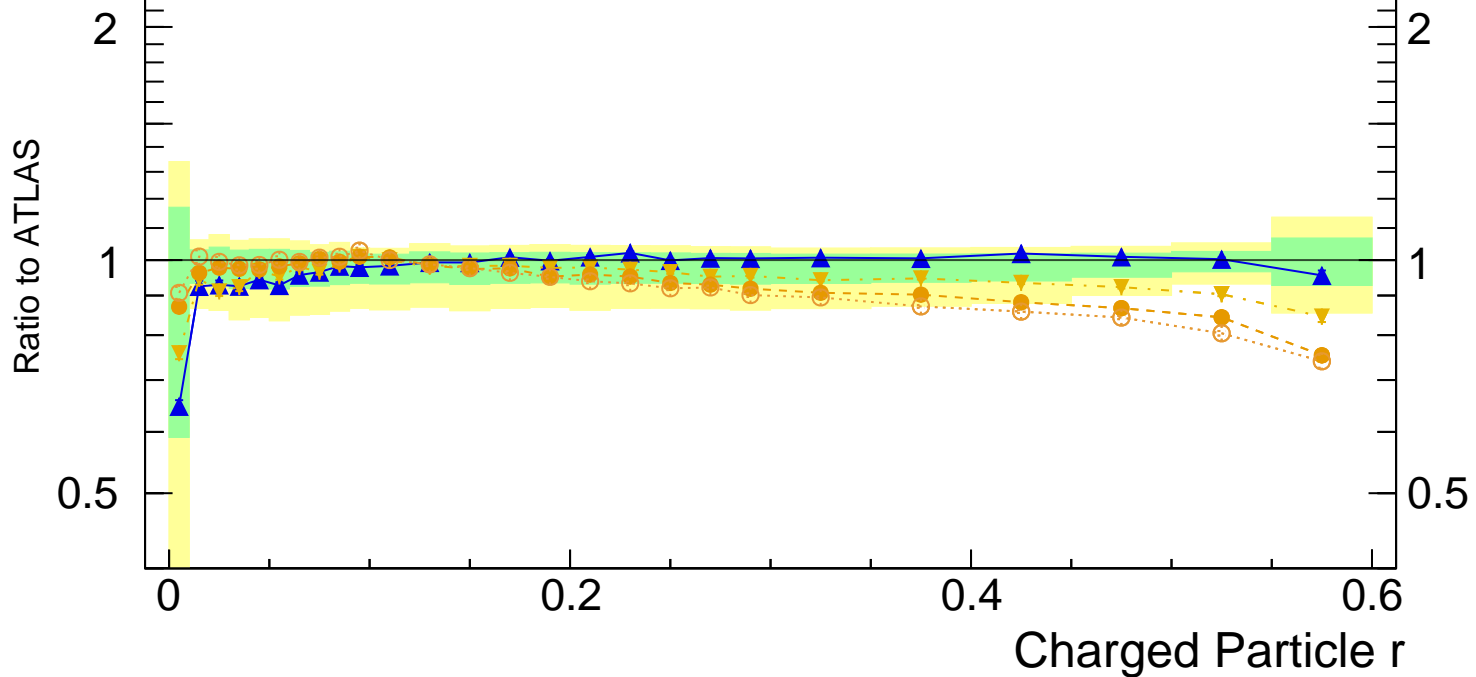

Radial profile ρ (track jets)Rivet 3.1.10, $\geq 3.3M$ events

mcplots.cern.ch [arXiv:1306.3436]

2

1

0.5