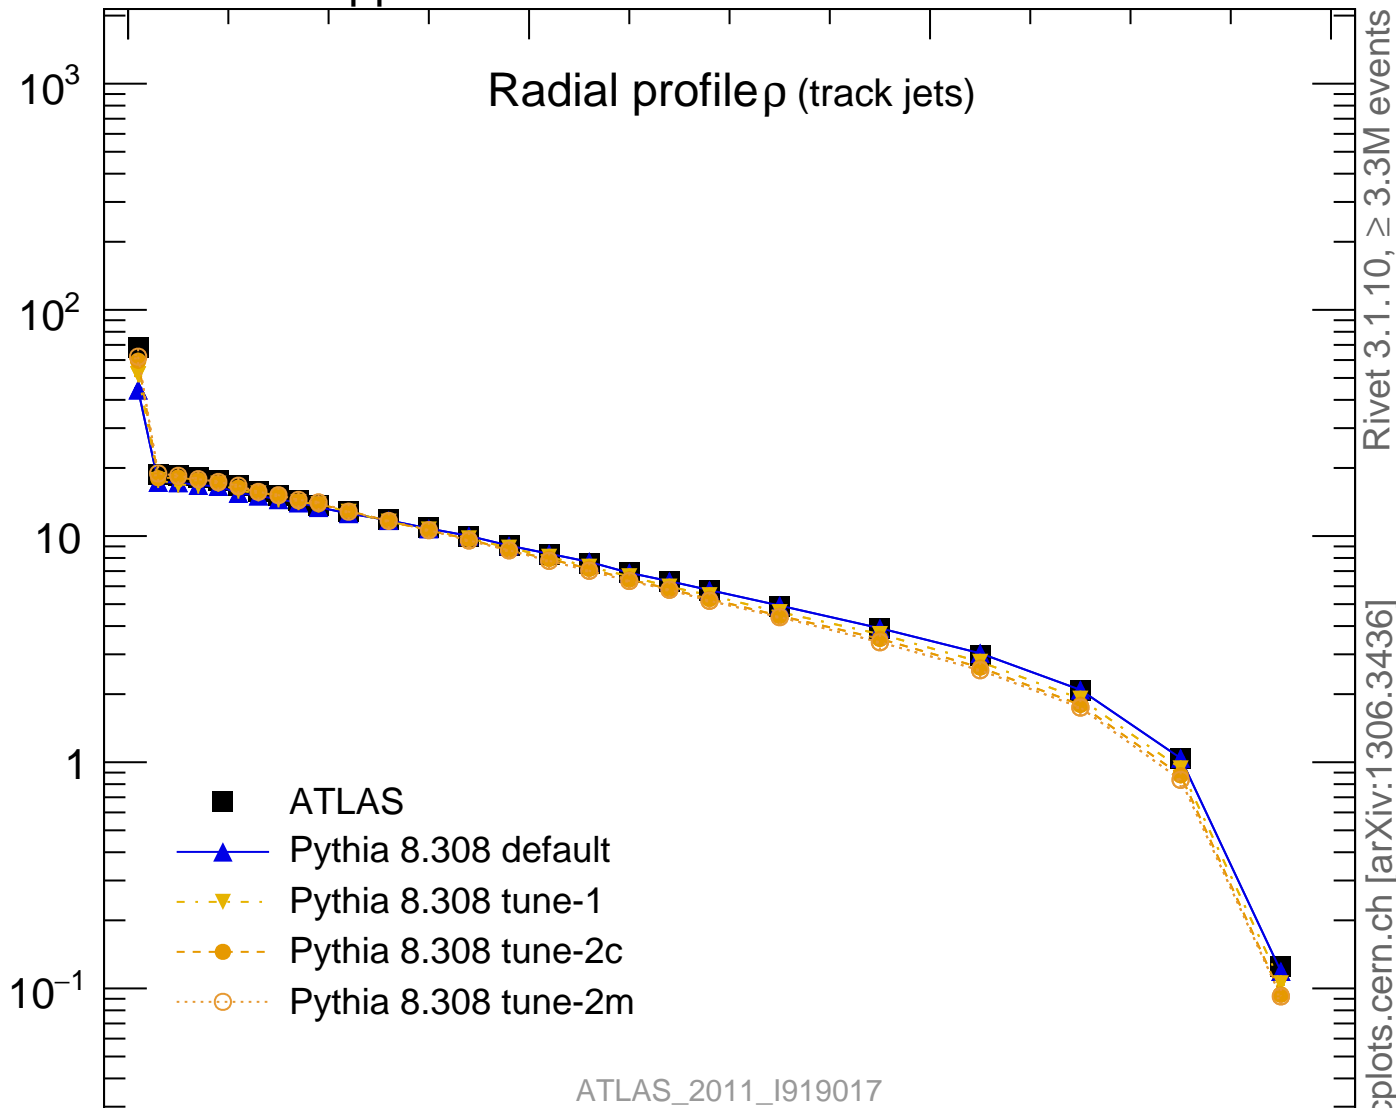

Radial profile ρ (track jets)Rivet 3.1.10, $\geq 3.3M$ events

mcplots.cern.ch [arXiv:1306.3436]

2

1

0.5