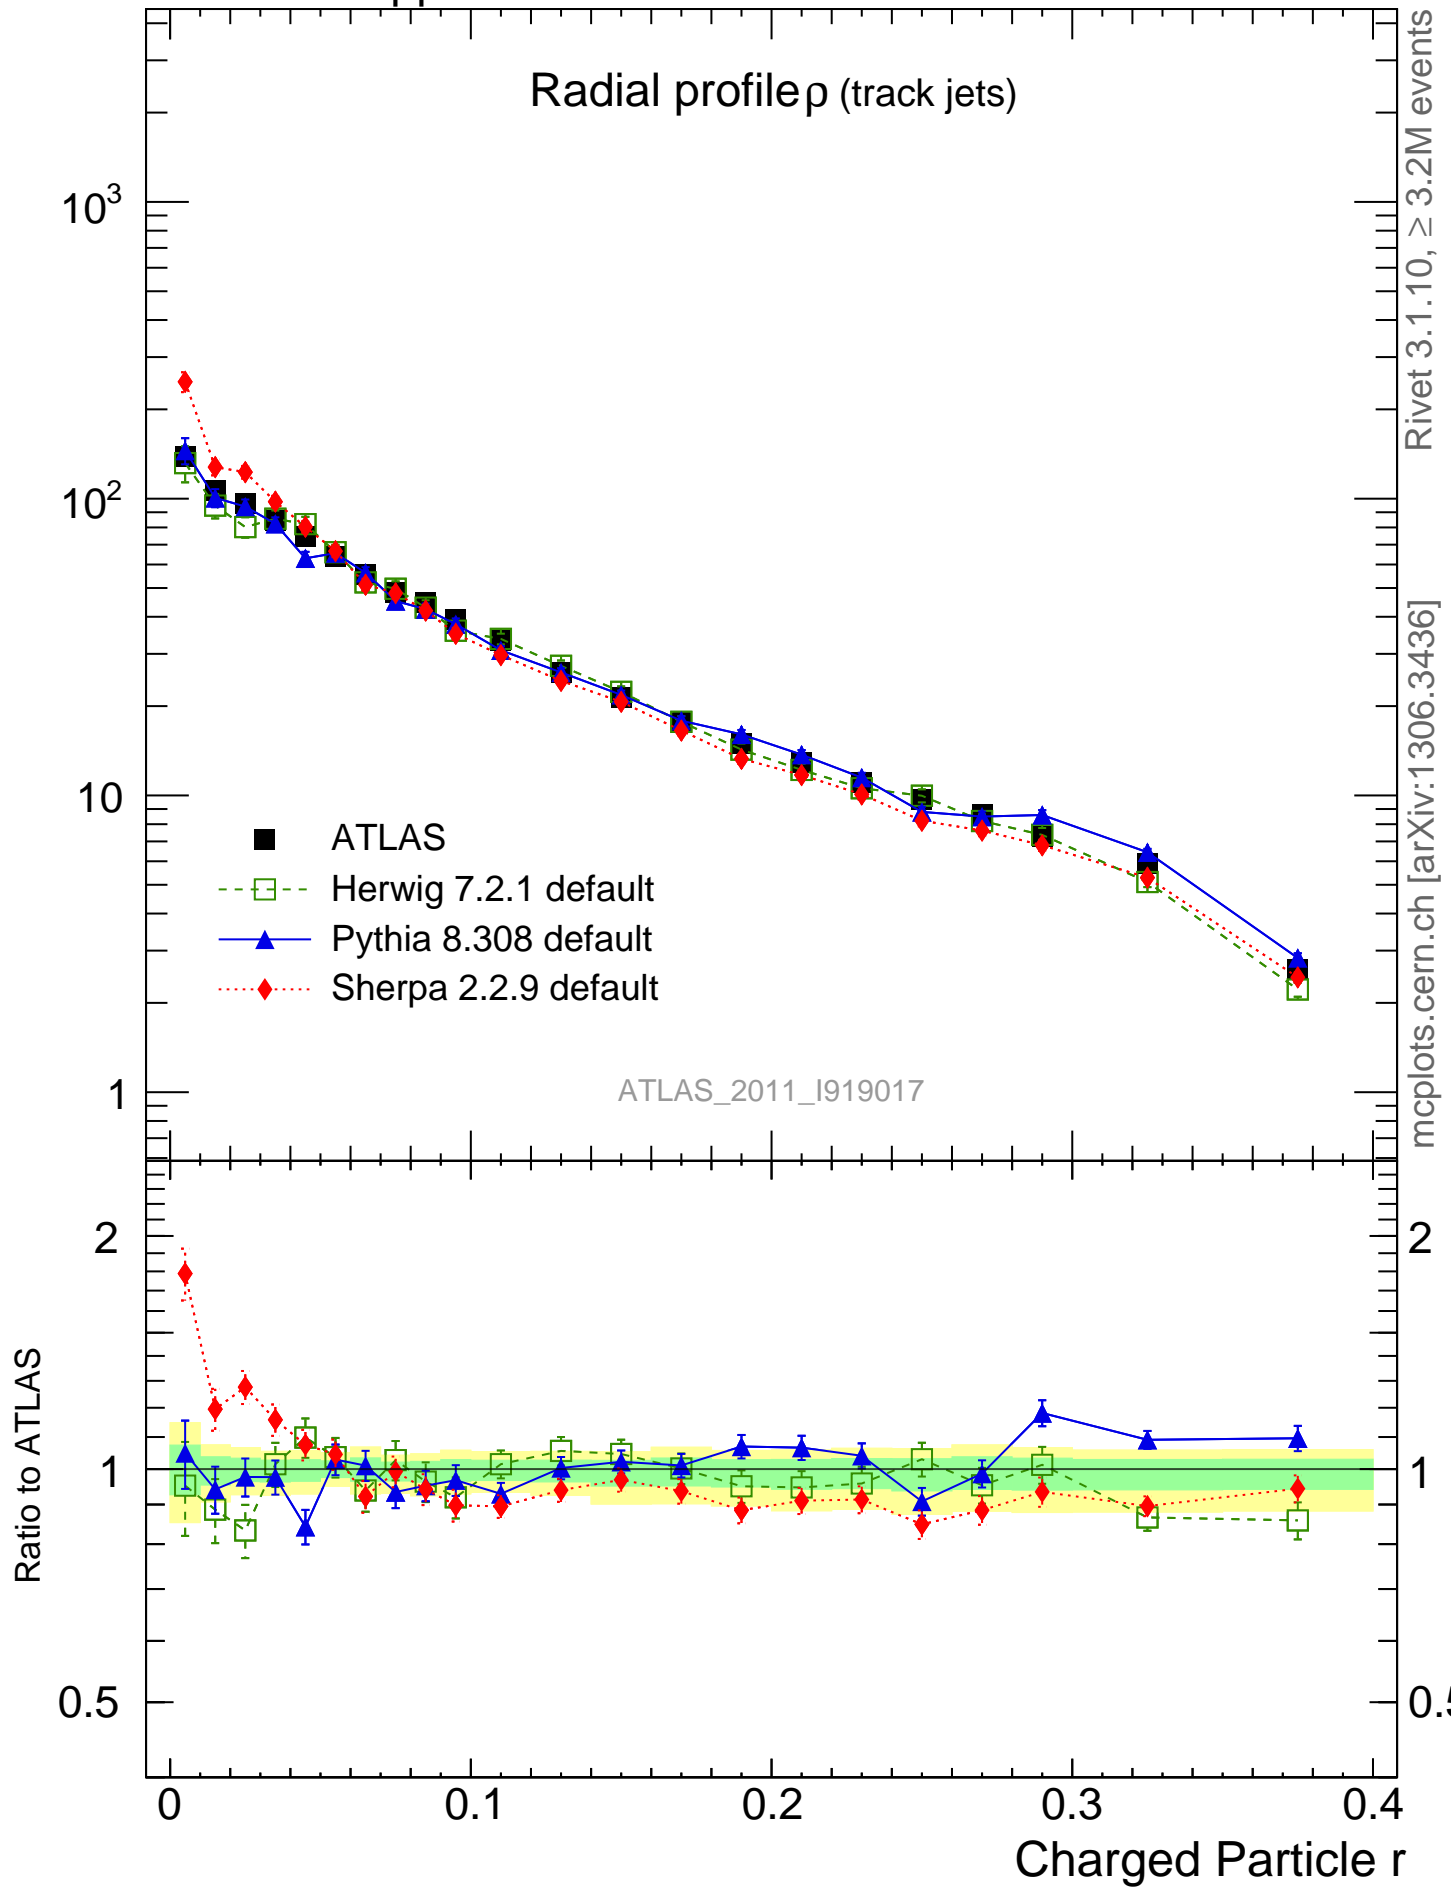

Radial profile ρ (track jets)

Rivet 3.1.10, $\geq 3.2M$ events

mcplots.cern.ch [arXiv:1306.3436]

ATLAS_2011_I919017