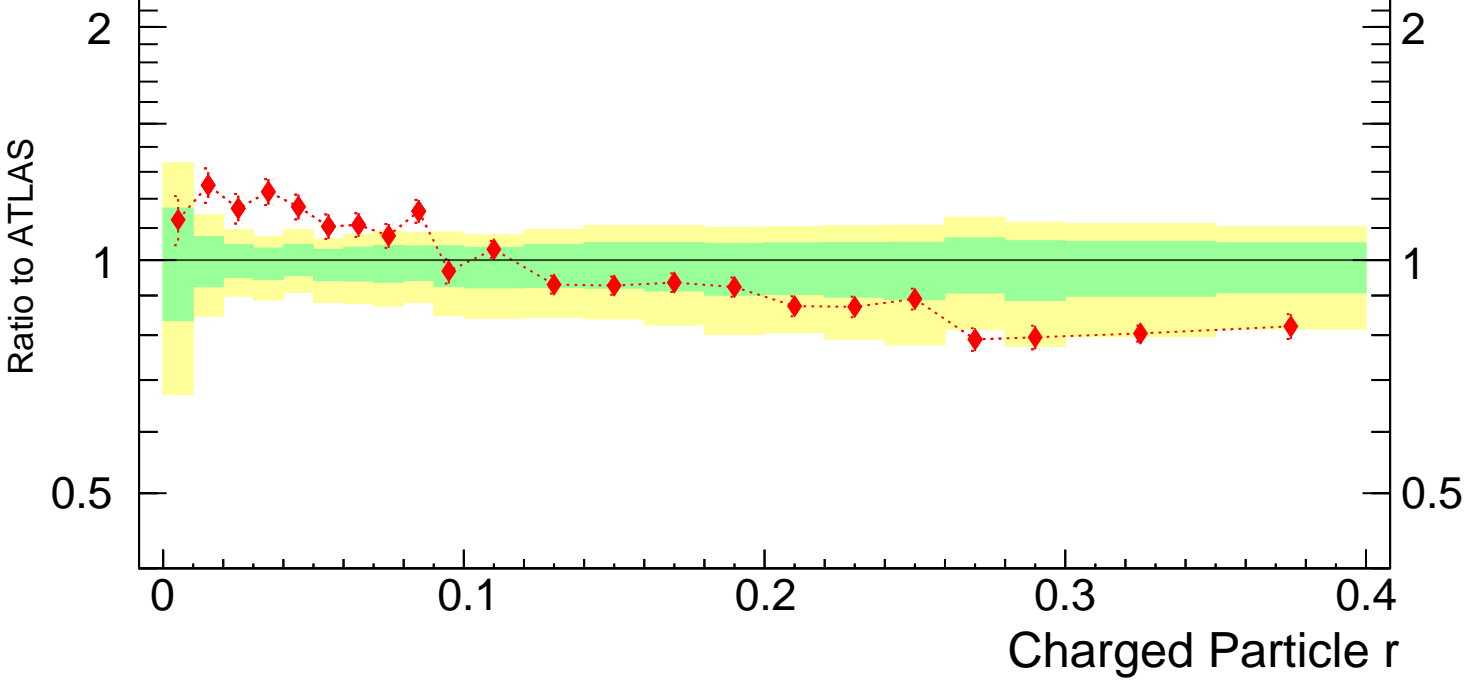

Radial profile ρ (track jets)

ATLAS_2011_I919017

Rivet 3.1.10, 3.2M events
mcplots.cern.ch [arXiv:1306.3436]