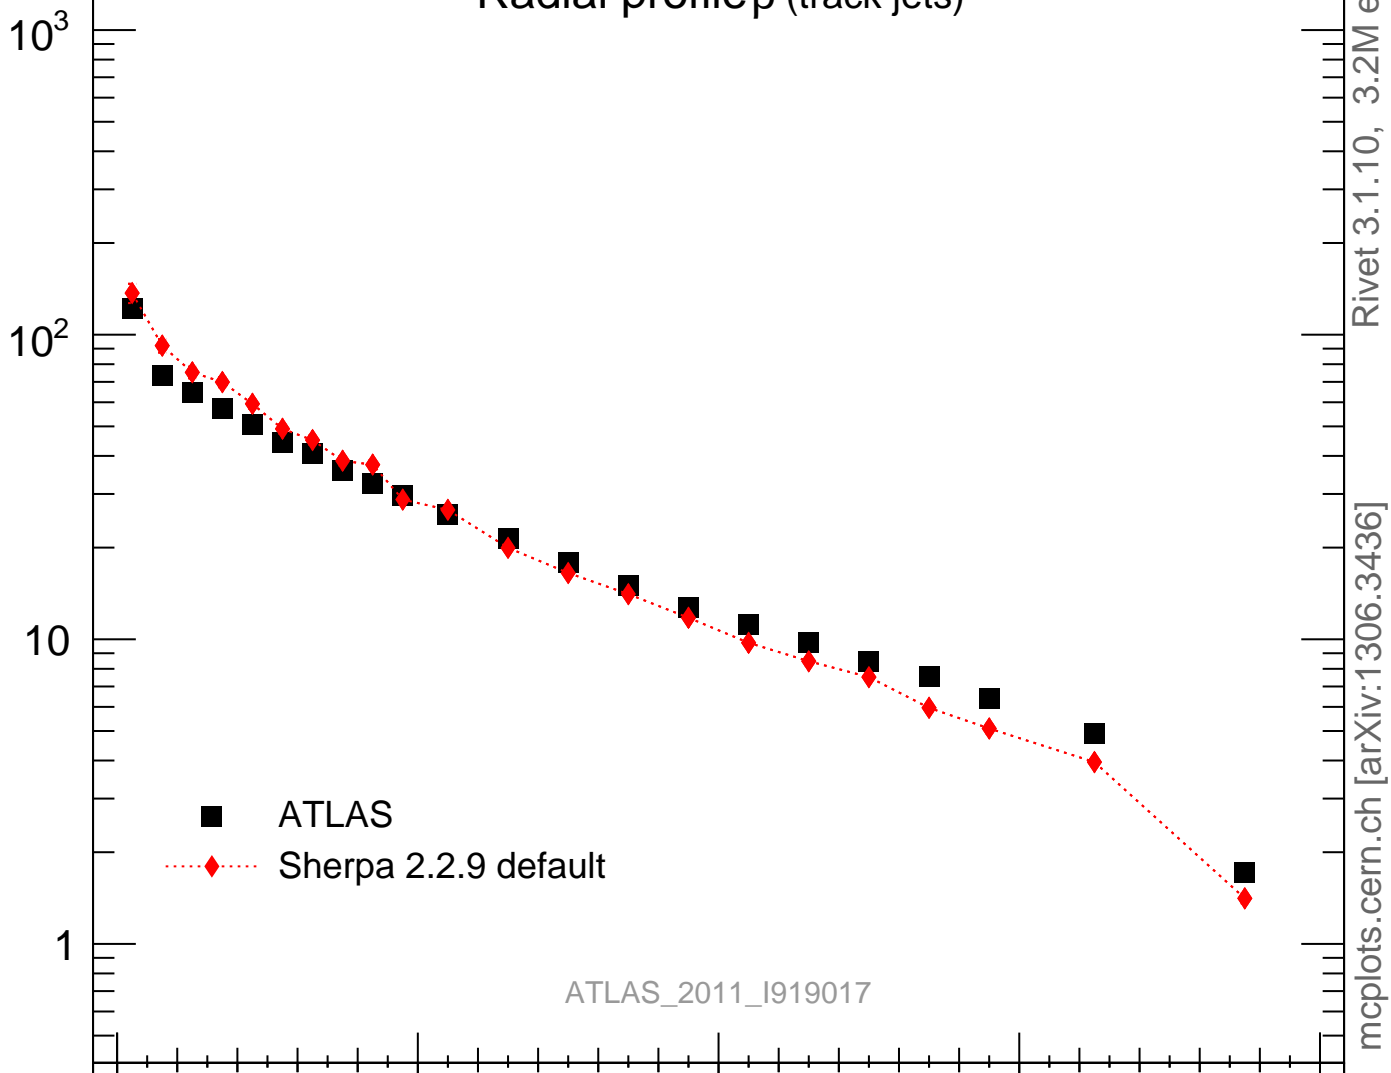

Radial profile ρ (track jets)

ATLAS_2011_I919017

Rivet 3.1.10, 3.2M events
mcplots.cern.ch [arXiv:1306.3436]