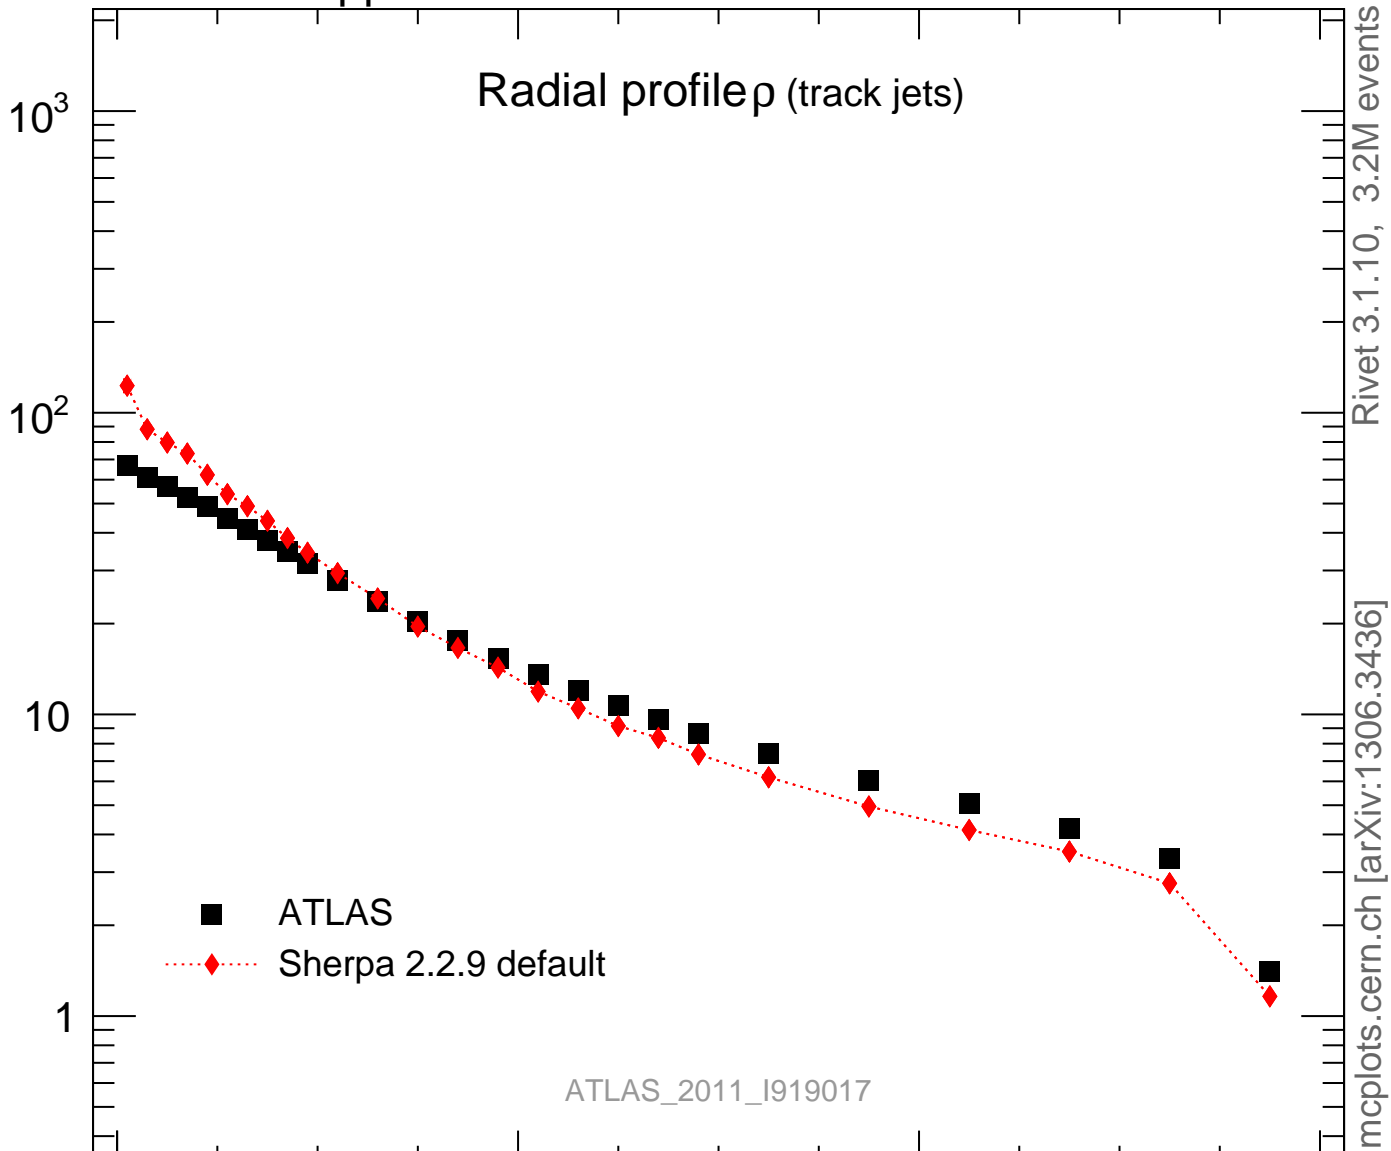

Radial profile ρ (track jets)

■ ATLAS
◆ Sherpa 2.2.9 default

ATLAS_2011_I919017

Ratio to ATLAS

Rivet 3.1.10, 3.2M events
mcplots.cern.ch [arXiv:1306.3436]