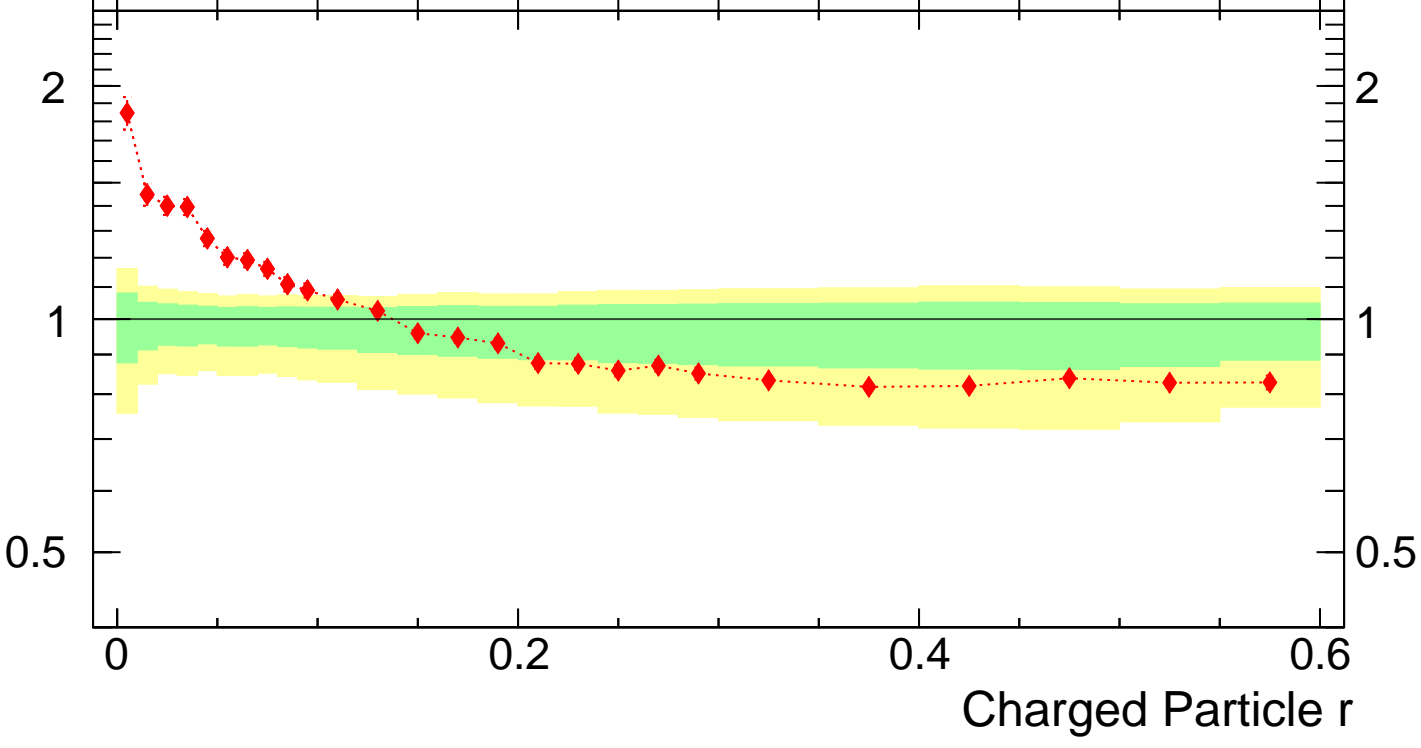

Radial profile ρ (track jets)

■ ATLAS
◆ Sherpa 2.2.9 default

ATLAS_2011_I919017

Ratio to ATLAS

Rivet 3.1.10, 3.2M events
mcplots.cern.ch [arXiv:1306.3436]