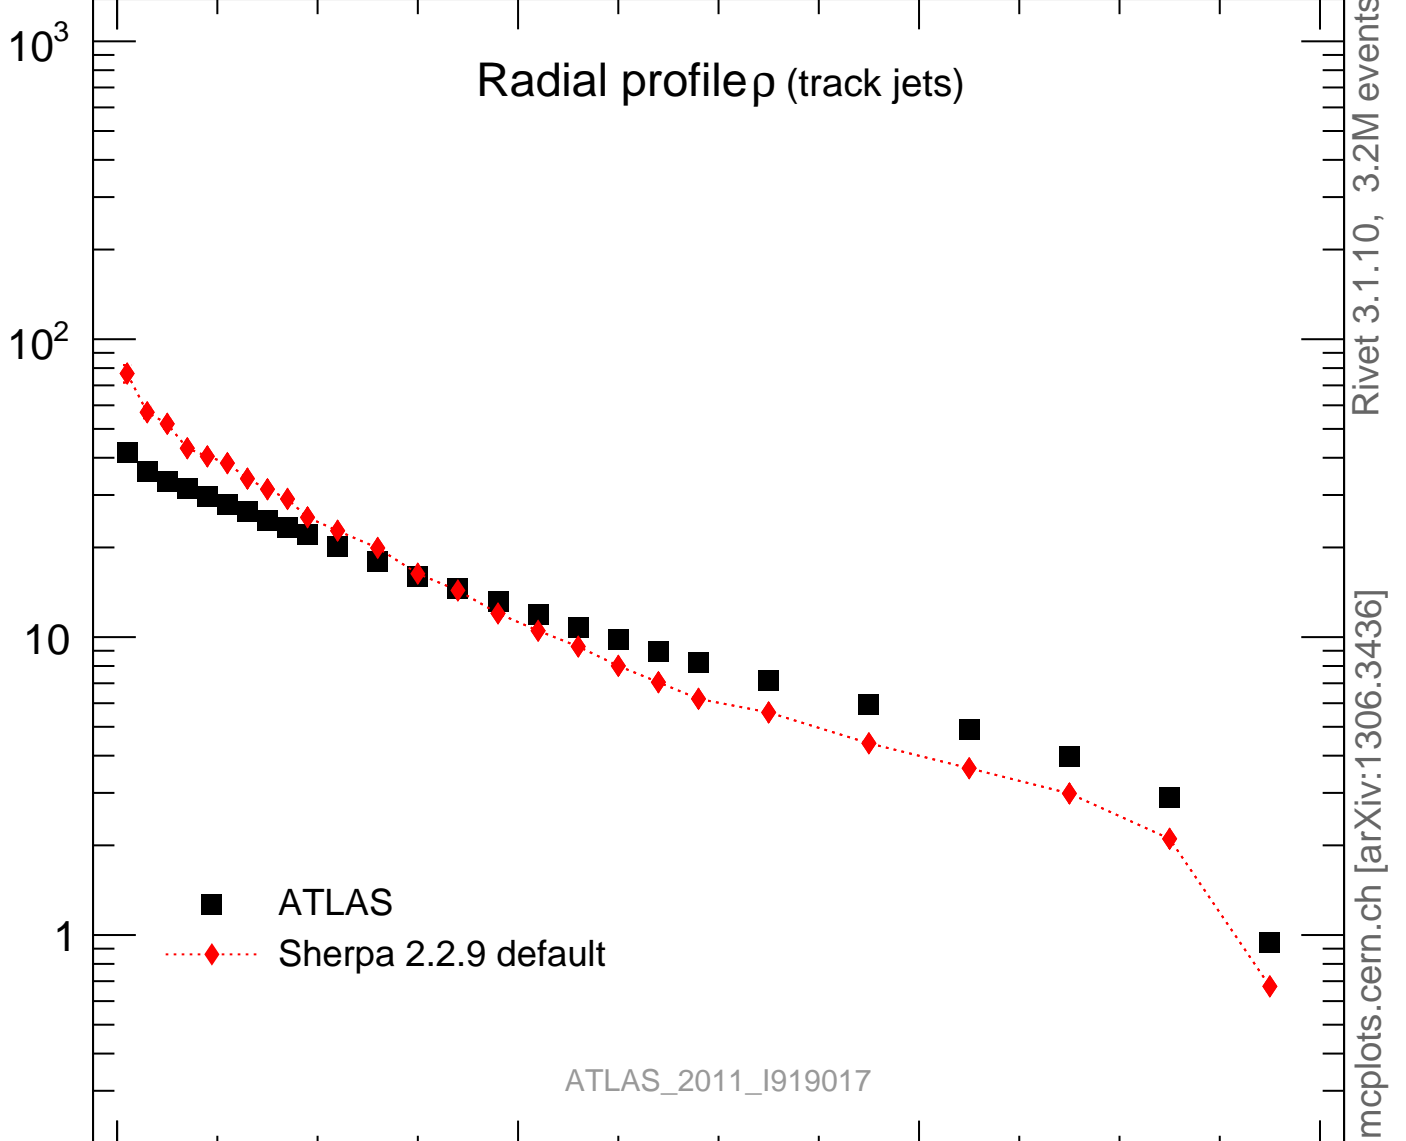

Radial profile ρ (track jets)

■ ATLAS
◆ Sherpa 2.2.9 default

ATLAS_2011_I919017

Ratio to ATLAS

Rivet 3.1.10, 3.2M events
mcplots.cern.ch [arXiv:1306.3436]