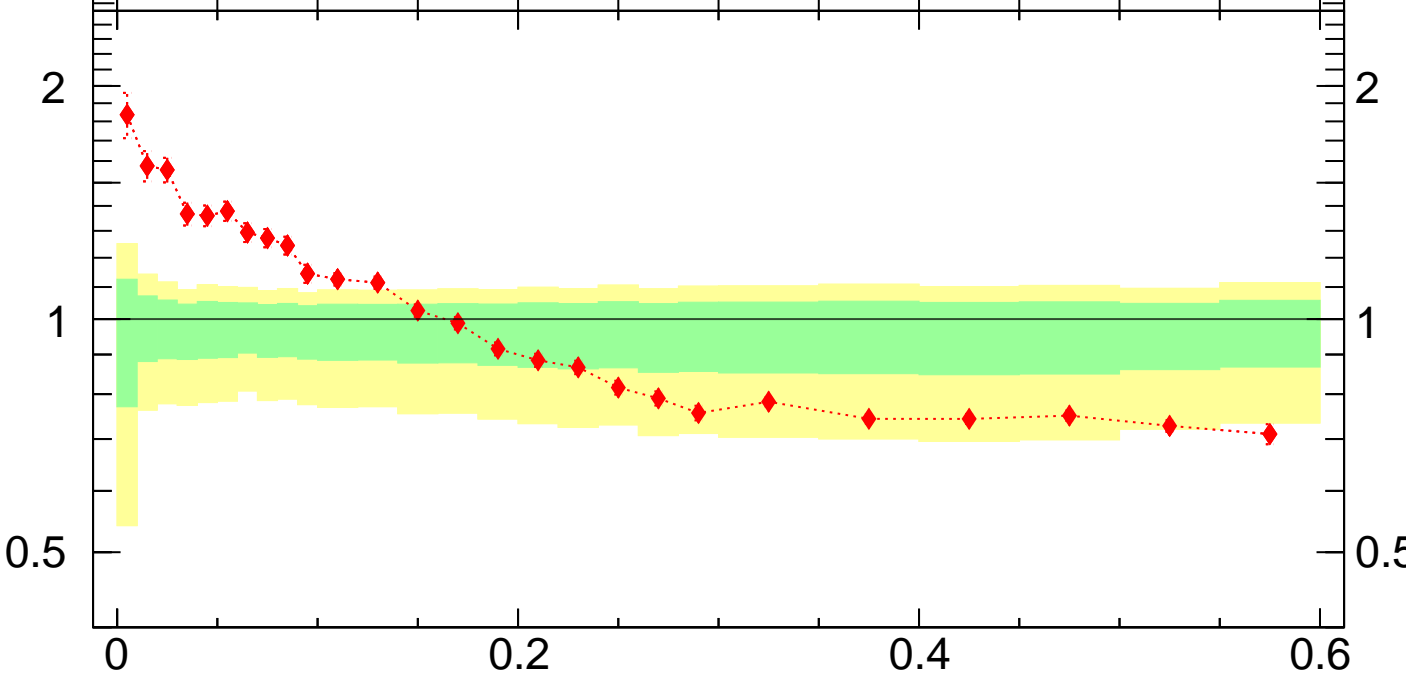

Radial profile ρ (track jets)

■ ATLAS
◆ Sherpa 2.2.9 default

ATLAS_2011_I919017

Ratio to ATLAS

Rivet 3.1.10, 3.2M events
mcplots.cern.ch [arXiv:1306.3436]