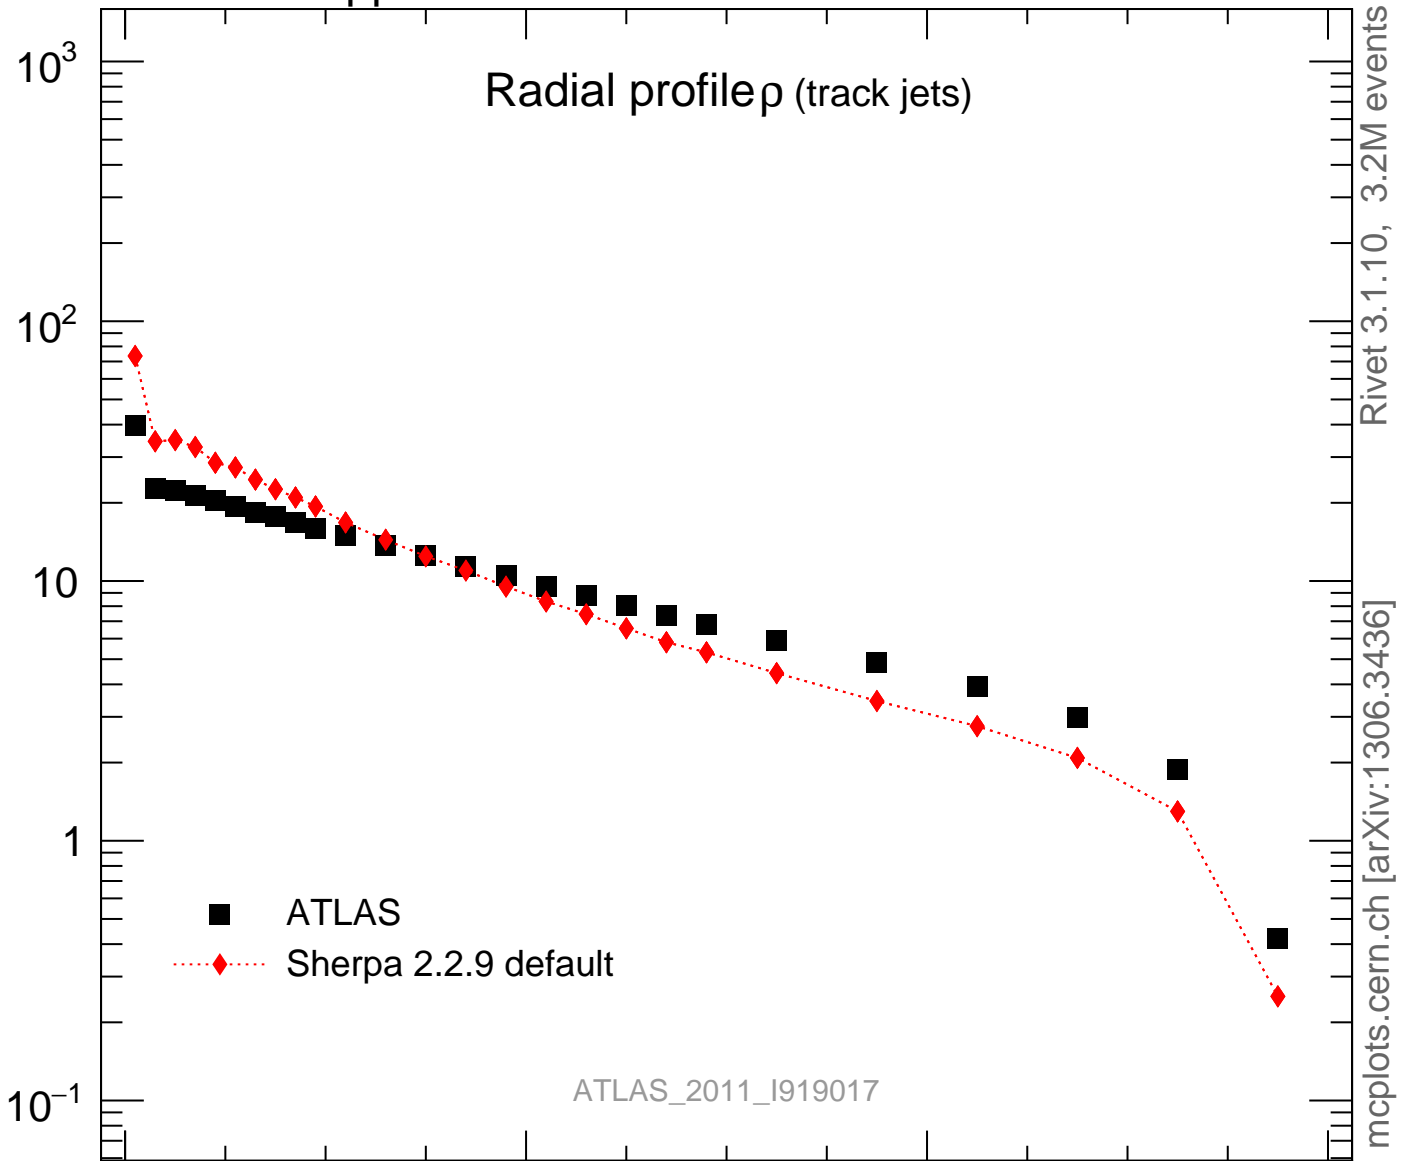

Radial profile ρ (track jets)

Rivet 3.1.10, 3.2M events
mcplots.cern.ch [arXiv:1306.3436]