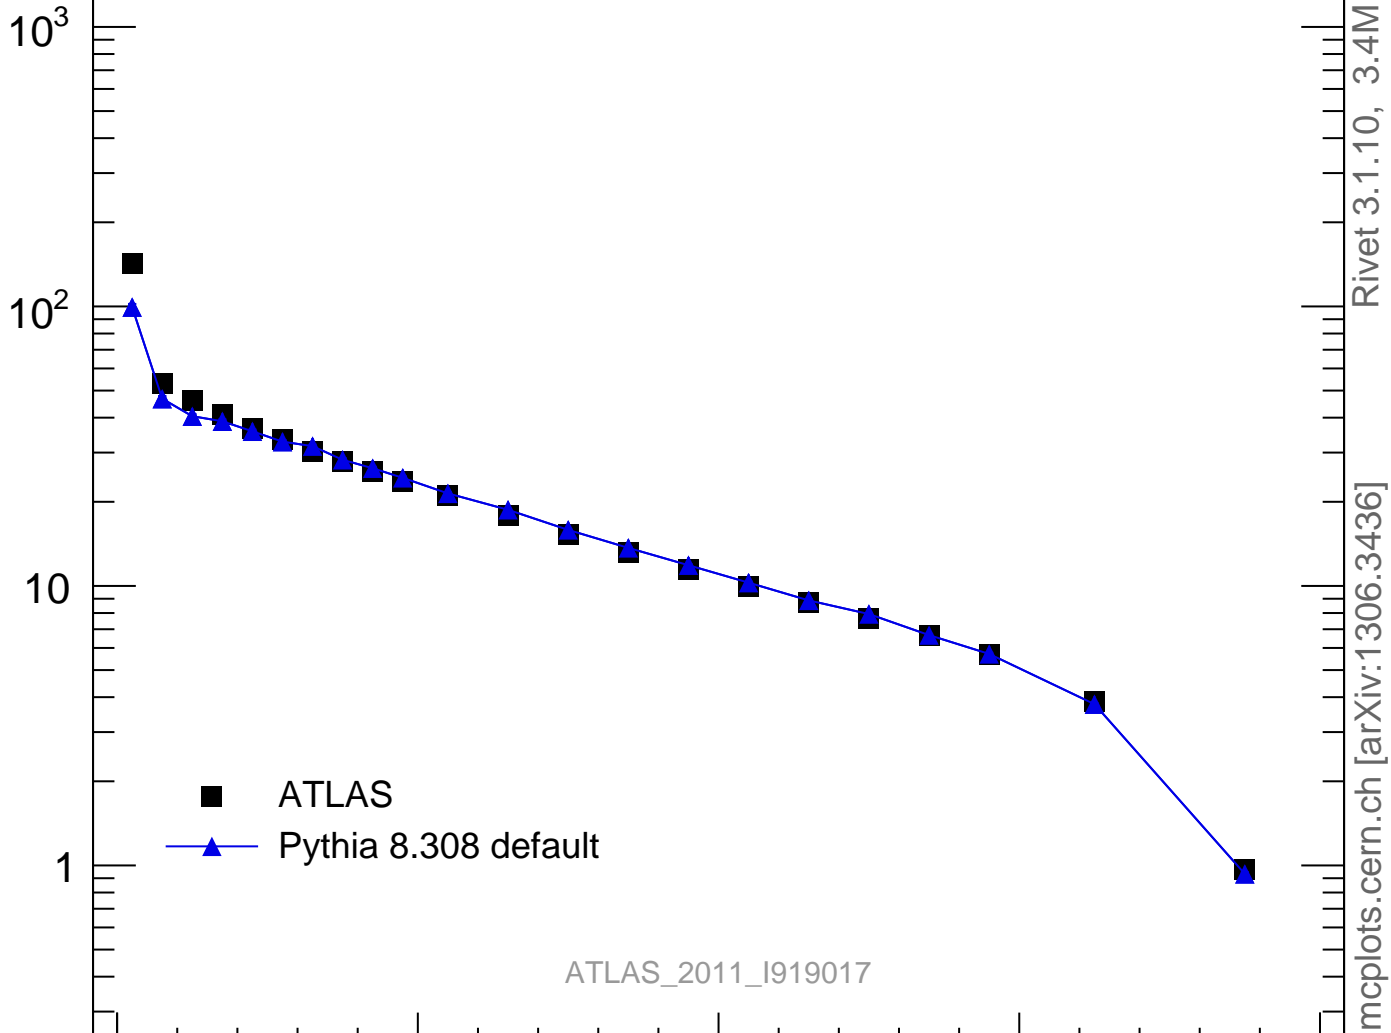

Radial profile ρ (track jets)

ATLAS_2011_I919017

Rivet 3.1.10, 3.4M events
mcplots.cern.ch [arXiv:1306.3436]