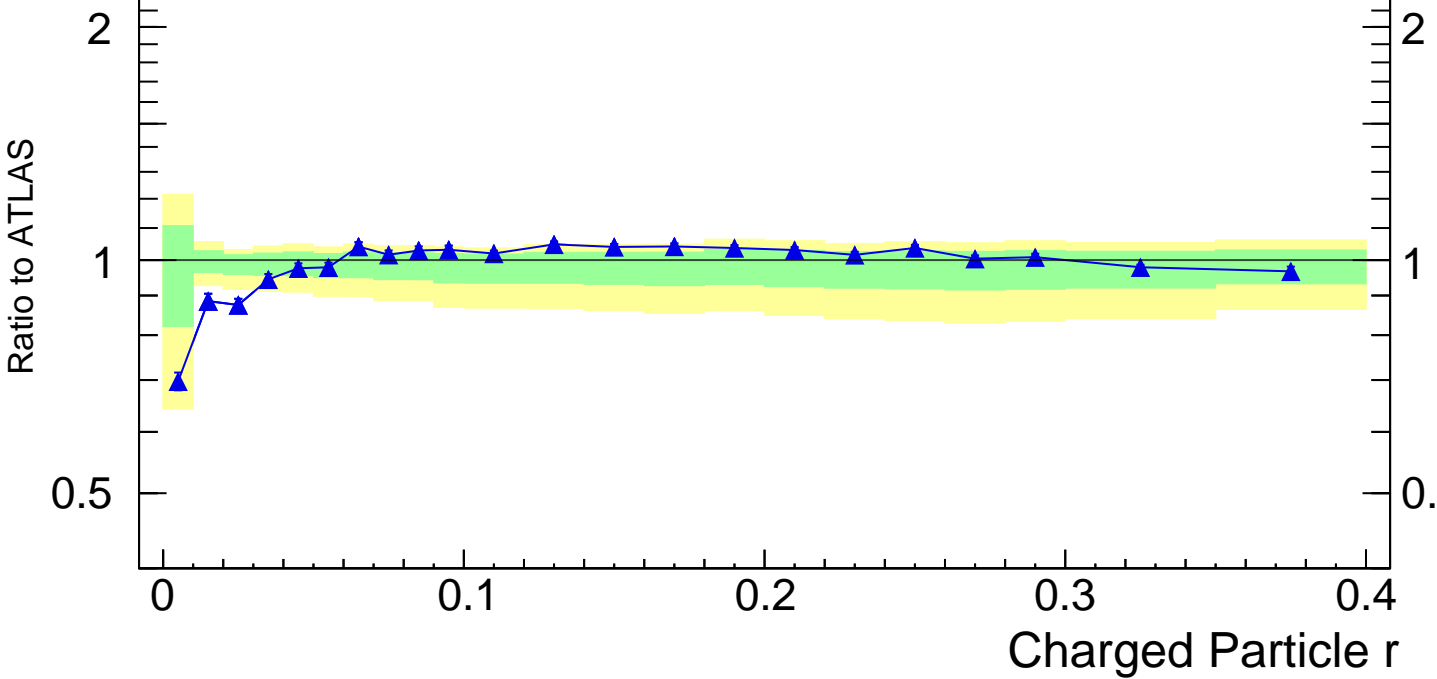

Radial profile ρ (track jets)

ATLAS_2011_I919017

Rivet 3.1.10, 3.4M events
mcplots.cern.ch [arXiv:1306.3436]