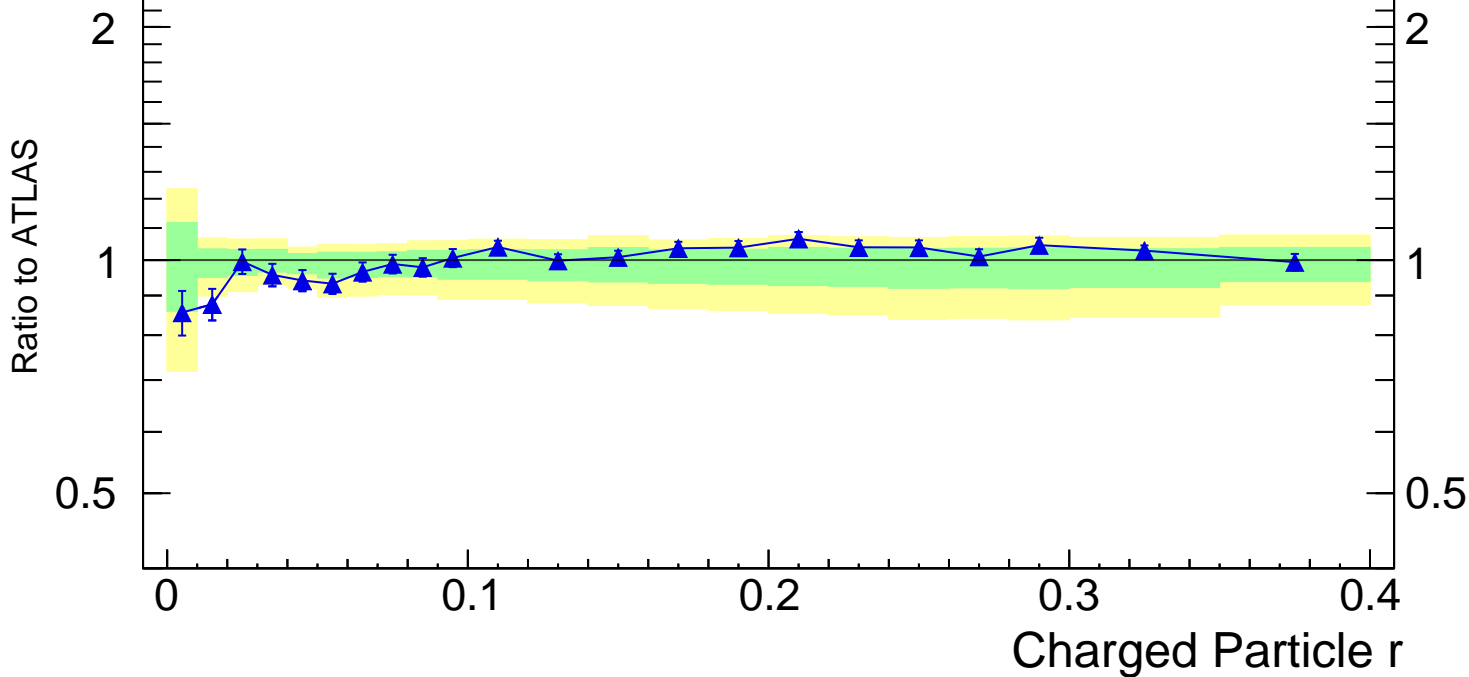

Radial profile  $\rho$  (track jets)

Rivet 3.1.10, 3.4M events  
mcplots.cern.ch [arXiv:1306.3436]