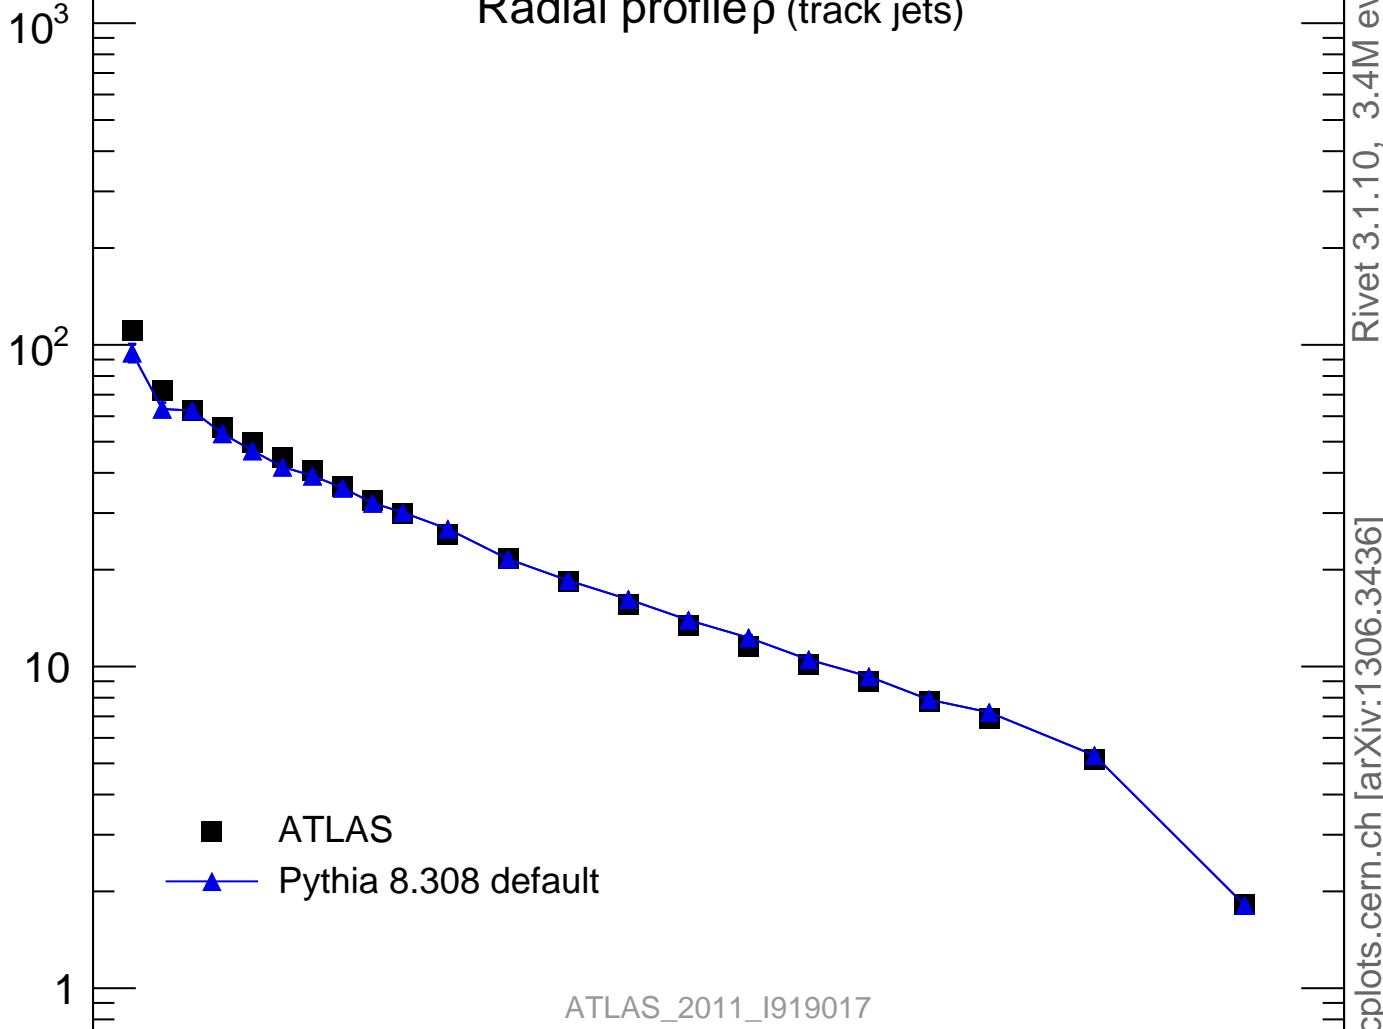

Radial profile  $\rho$  (track jets)

Rivet 3.1.10, 3.4M events  
mcplots.cern.ch [arXiv:1306.3436]