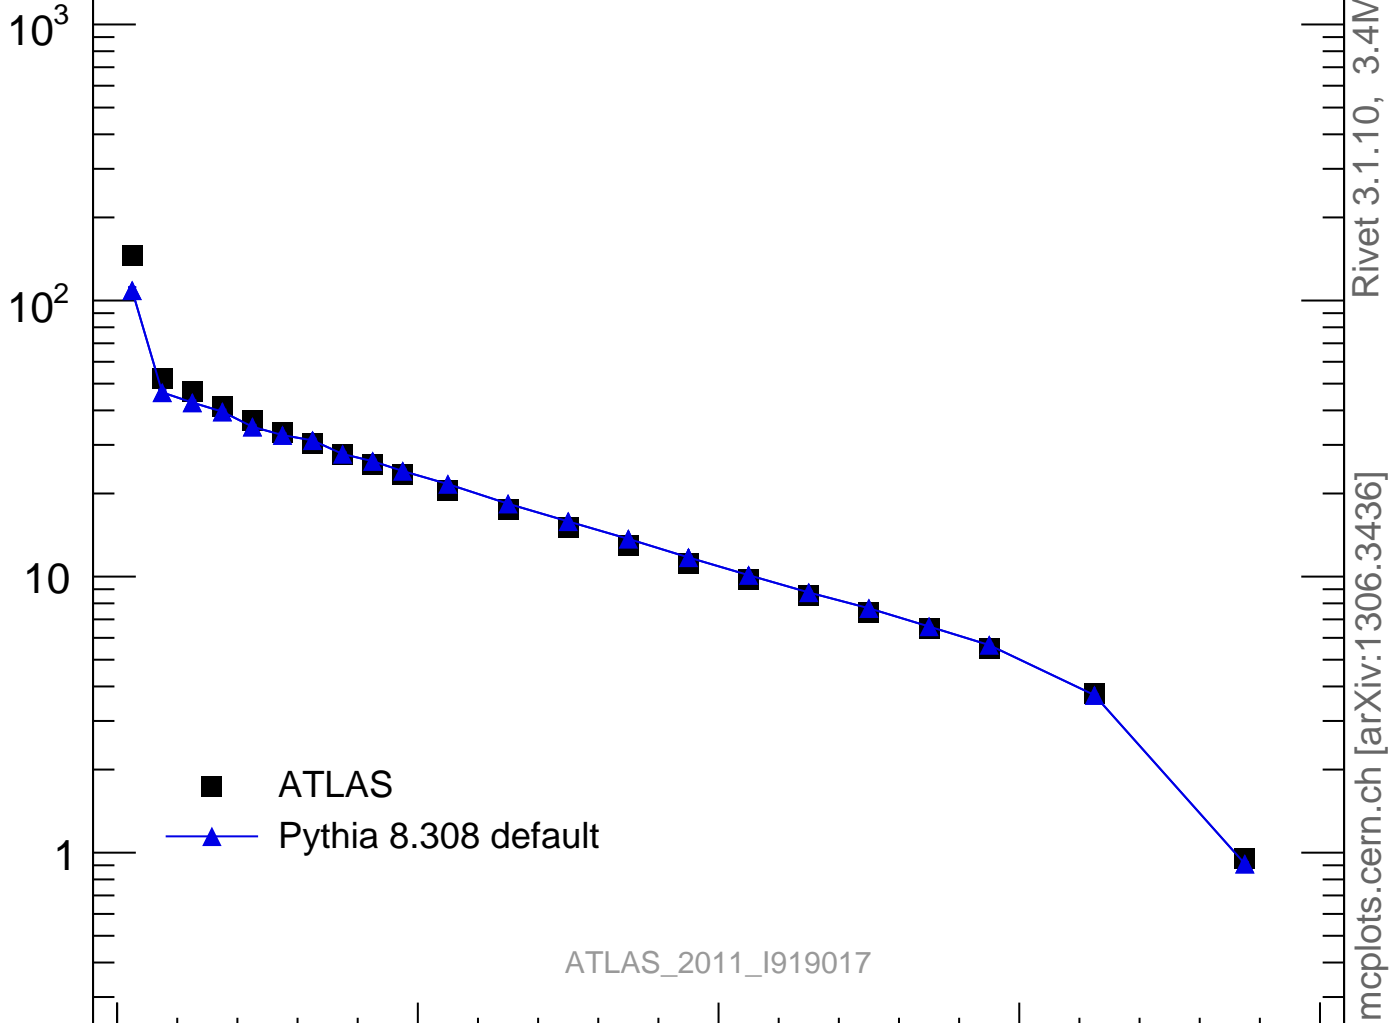

Radial profile ρ (track jets)

ATLAS_2011_I919017

Rivet 3.1.10, 3.4M events
mcplots.cern.ch [arXiv:1306.3436]