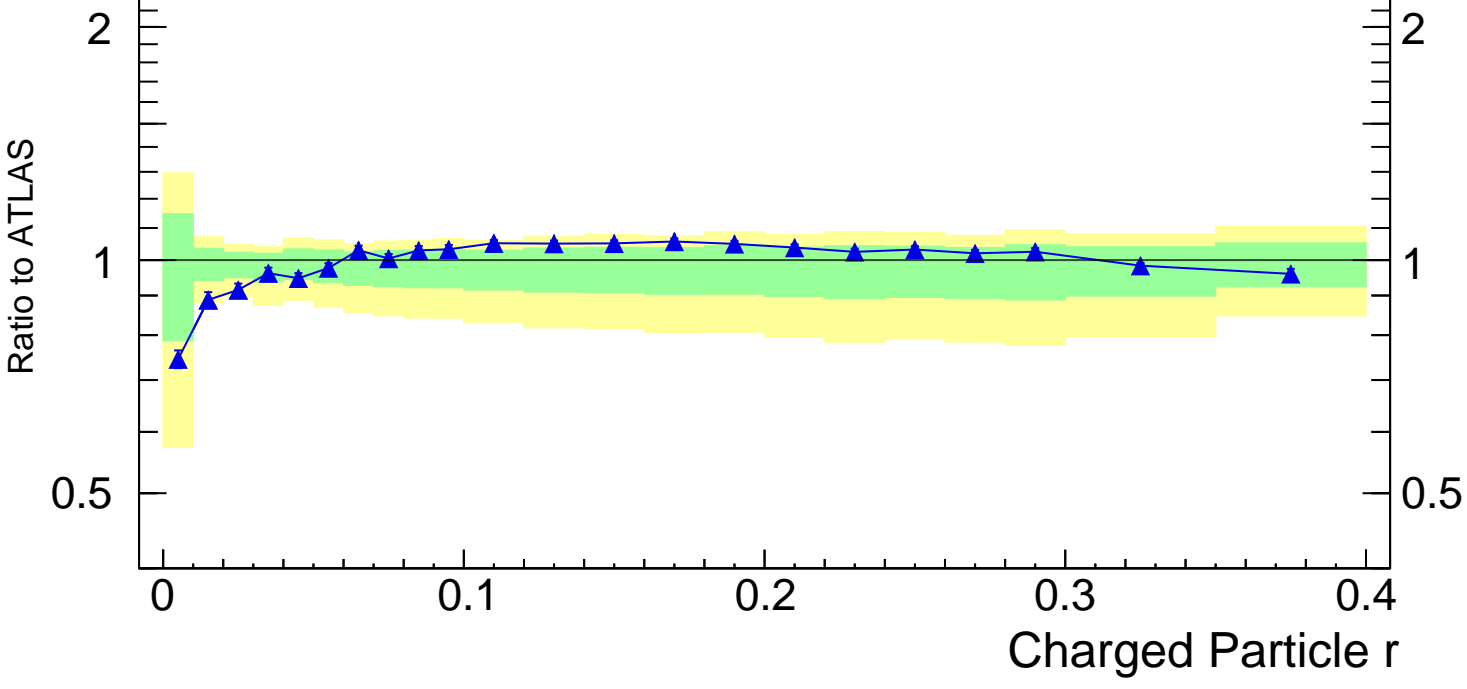

Radial profile ρ (track jets)

ATLAS_2011_I919017

Rivet 3.1.10, 3.4M events
mcplots.cern.ch [arXiv:1306.3436]