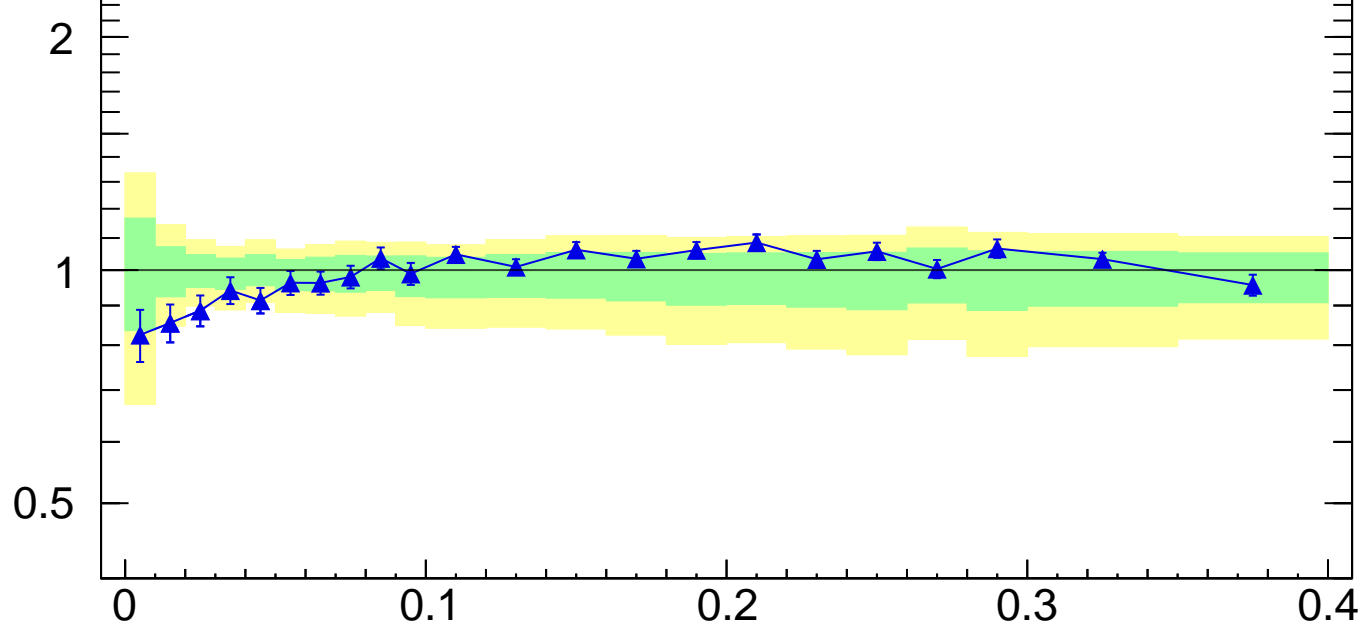

Radial profile ρ (track jets)

■ ATLAS
▲ Pythia 8.308 default

ATLAS_2011_I919017

Ratio to ATLAS

Rivet 3.1.10, 3.4M events
mcplots.cern.ch [arXiv:1306.3436]