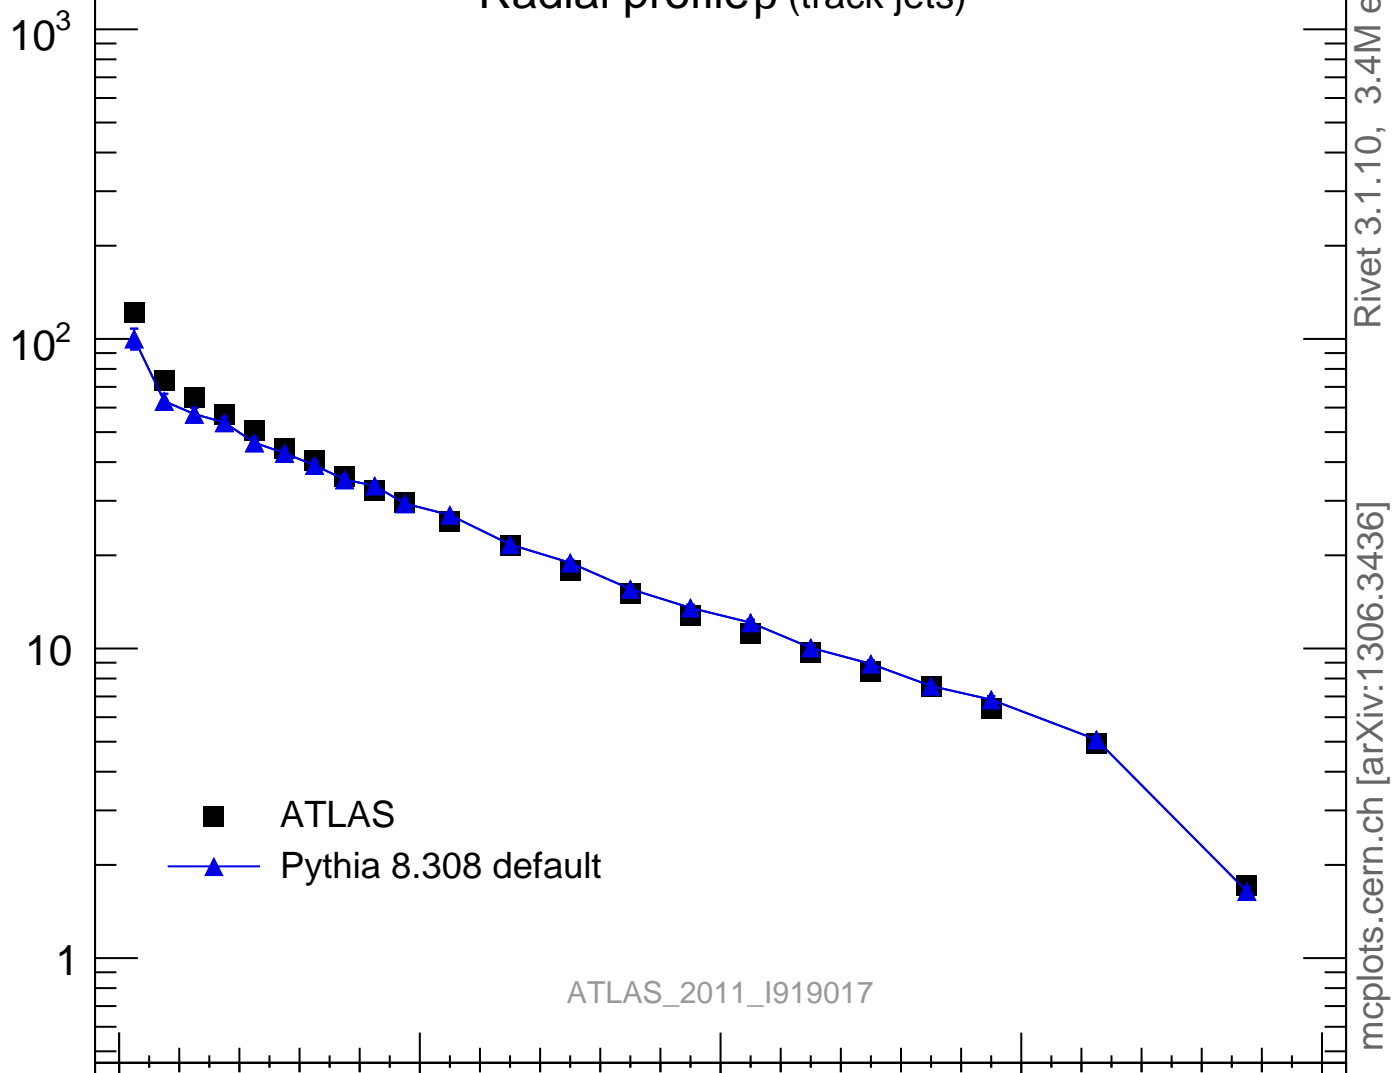

Radial profile ρ (track jets)

■ ATLAS
▲ Pythia 8.308 default

ATLAS_2011_I919017

Ratio to ATLAS

Rivet 3.1.10, 3.4M events
mcplots.cern.ch [arXiv:1306.3436]