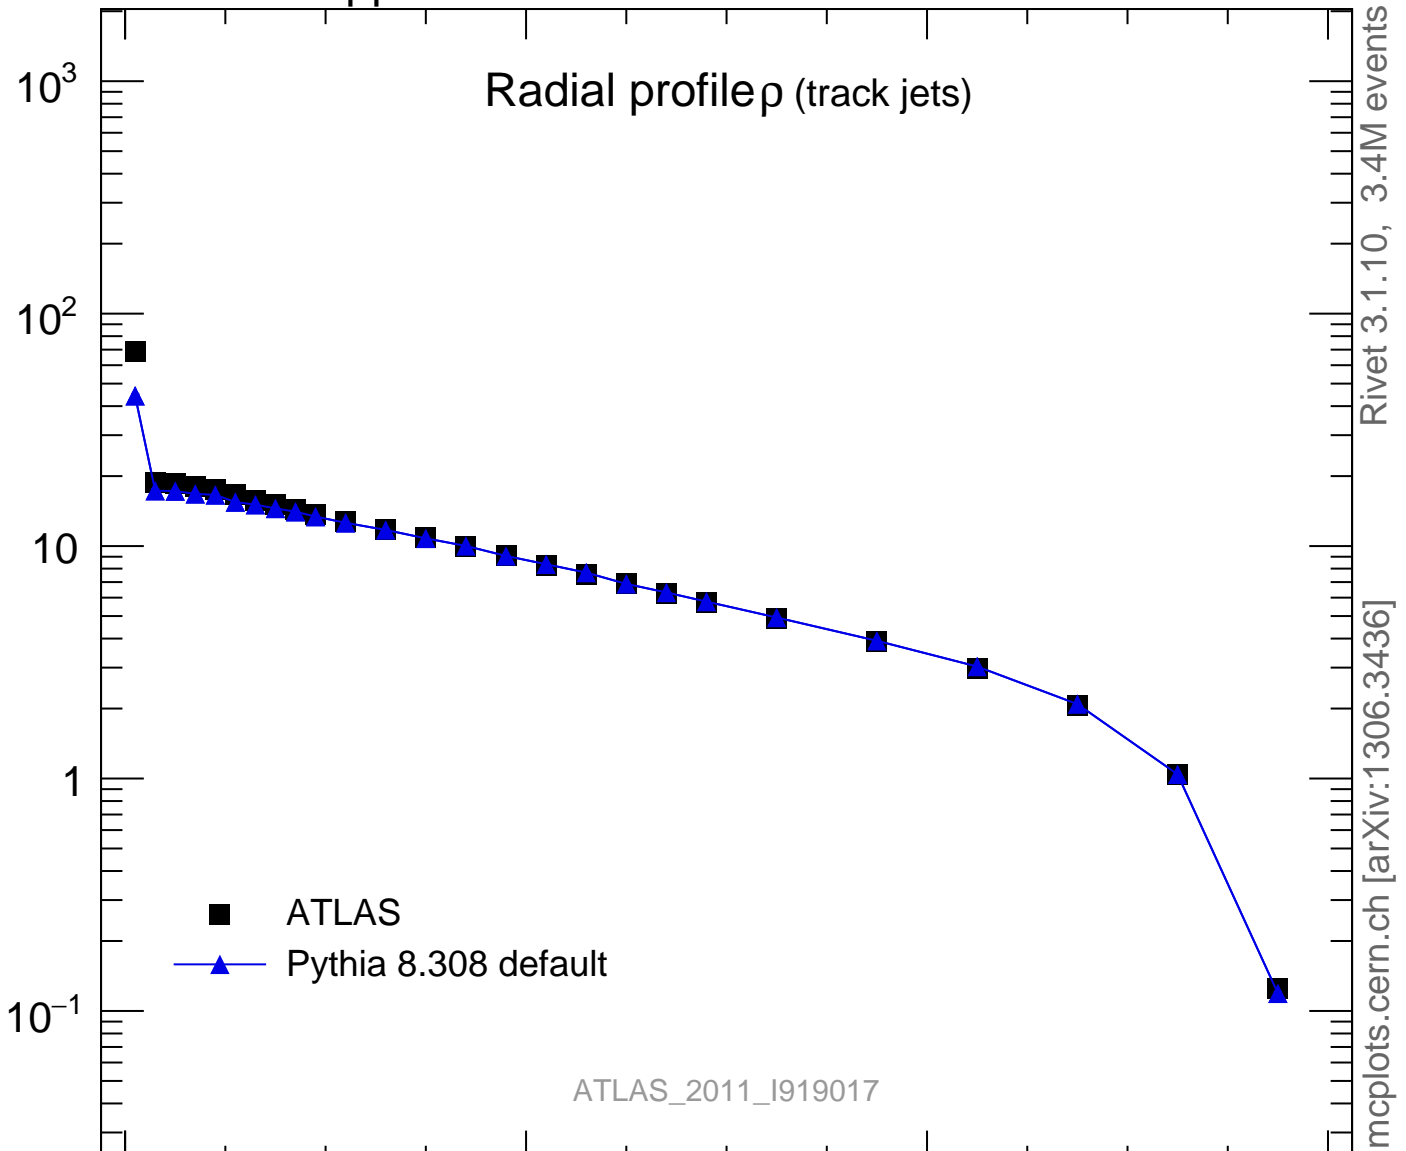

Radial profile ρ (track jets)

■ ATLAS
▲ Pythia 8.308 default

ATLAS_2011_I919017

Ratio to ATLAS

Rivet 3.1.10, 3.4M events
mcplots.cern.ch [arXiv:1306.3436]