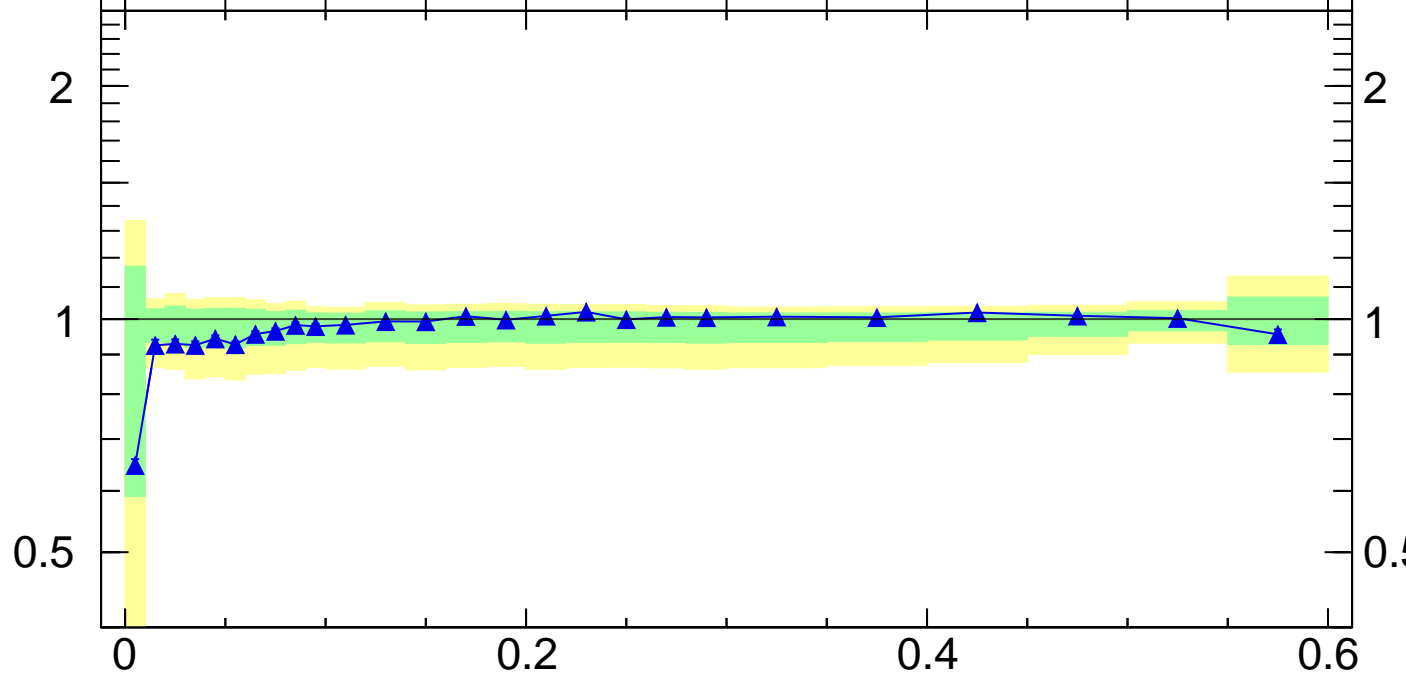

Radial profile ρ (track jets)

■ ATLAS
▲ Pythia 8.308 default

ATLAS_2011_I919017

Ratio to ATLAS

Rivet 3.1.10, 3.4M events
mcplots.cern.ch [arXiv:1306.3436]