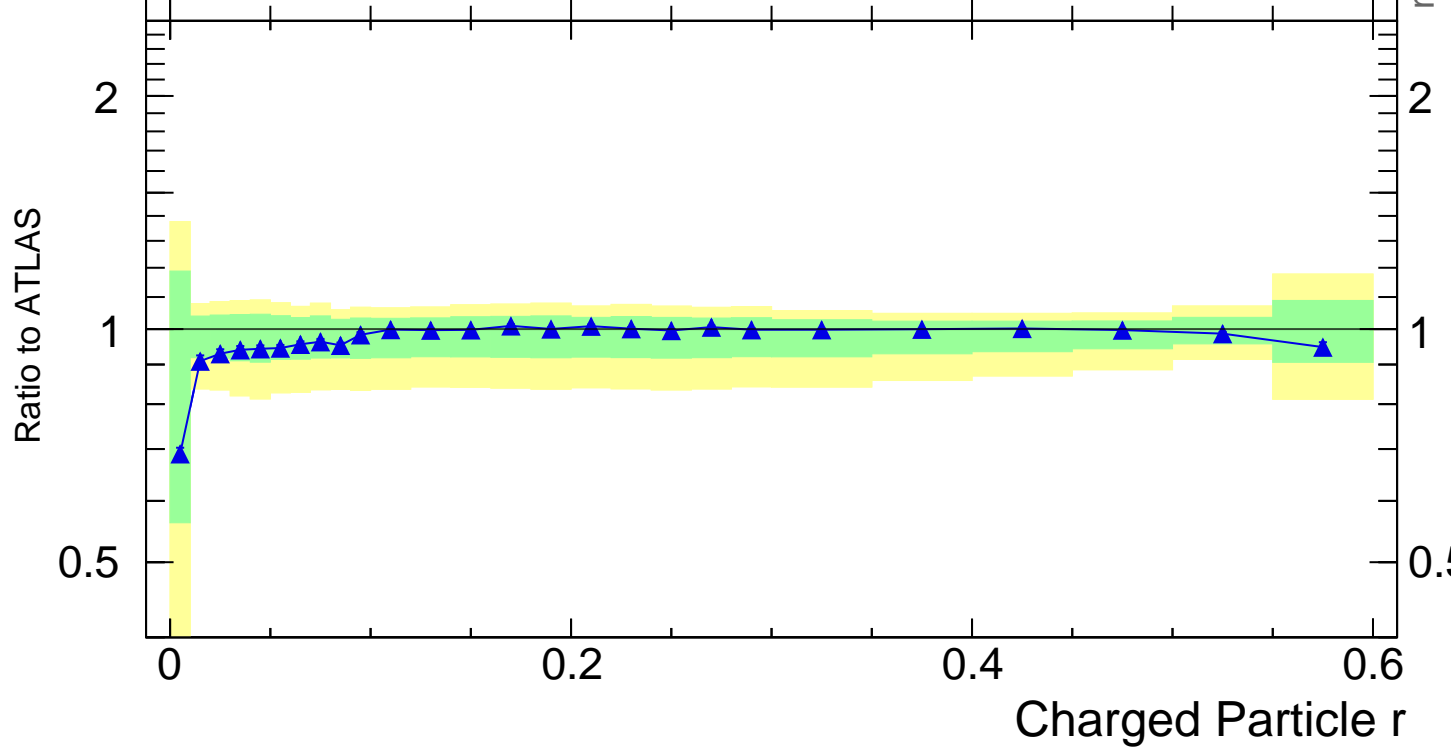

Radial profile ρ (track jets)

ATLAS_2011_I919017

Rivet 3.1.10, 3.4M events
mcplots.cern.ch [arXiv:1306.3436]