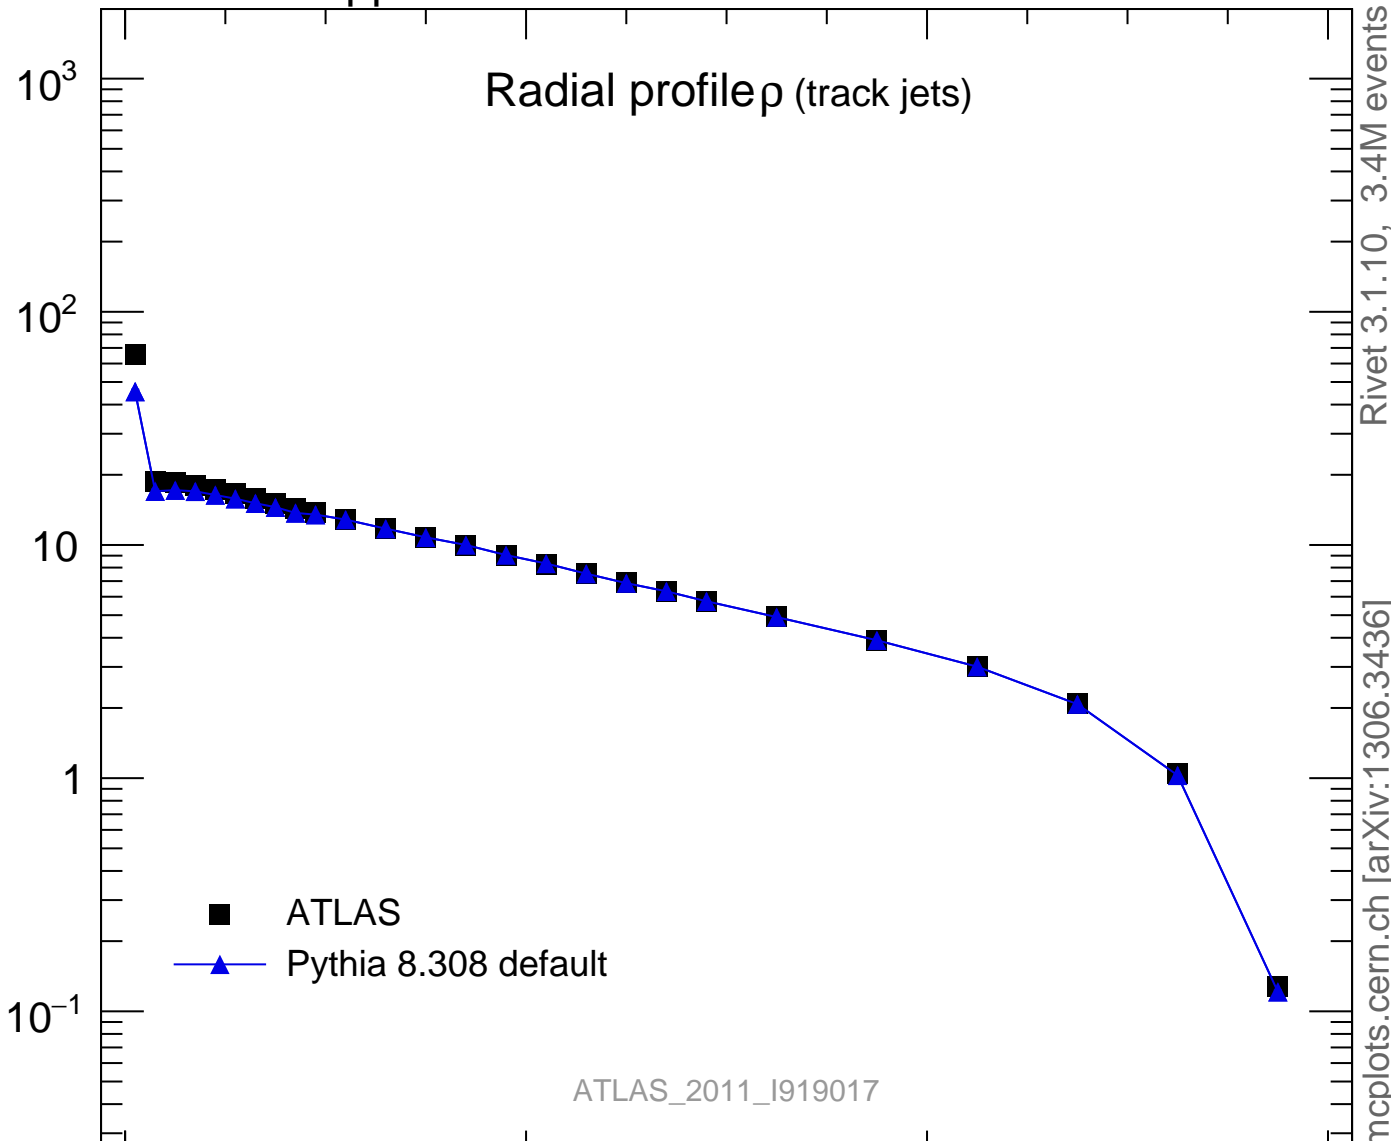

Radial profile ρ (track jets)

ATLAS_2011_I919017

Rivet 3.1.10, 3.4M events
mcplots.cern.ch [arXiv:1306.3436]