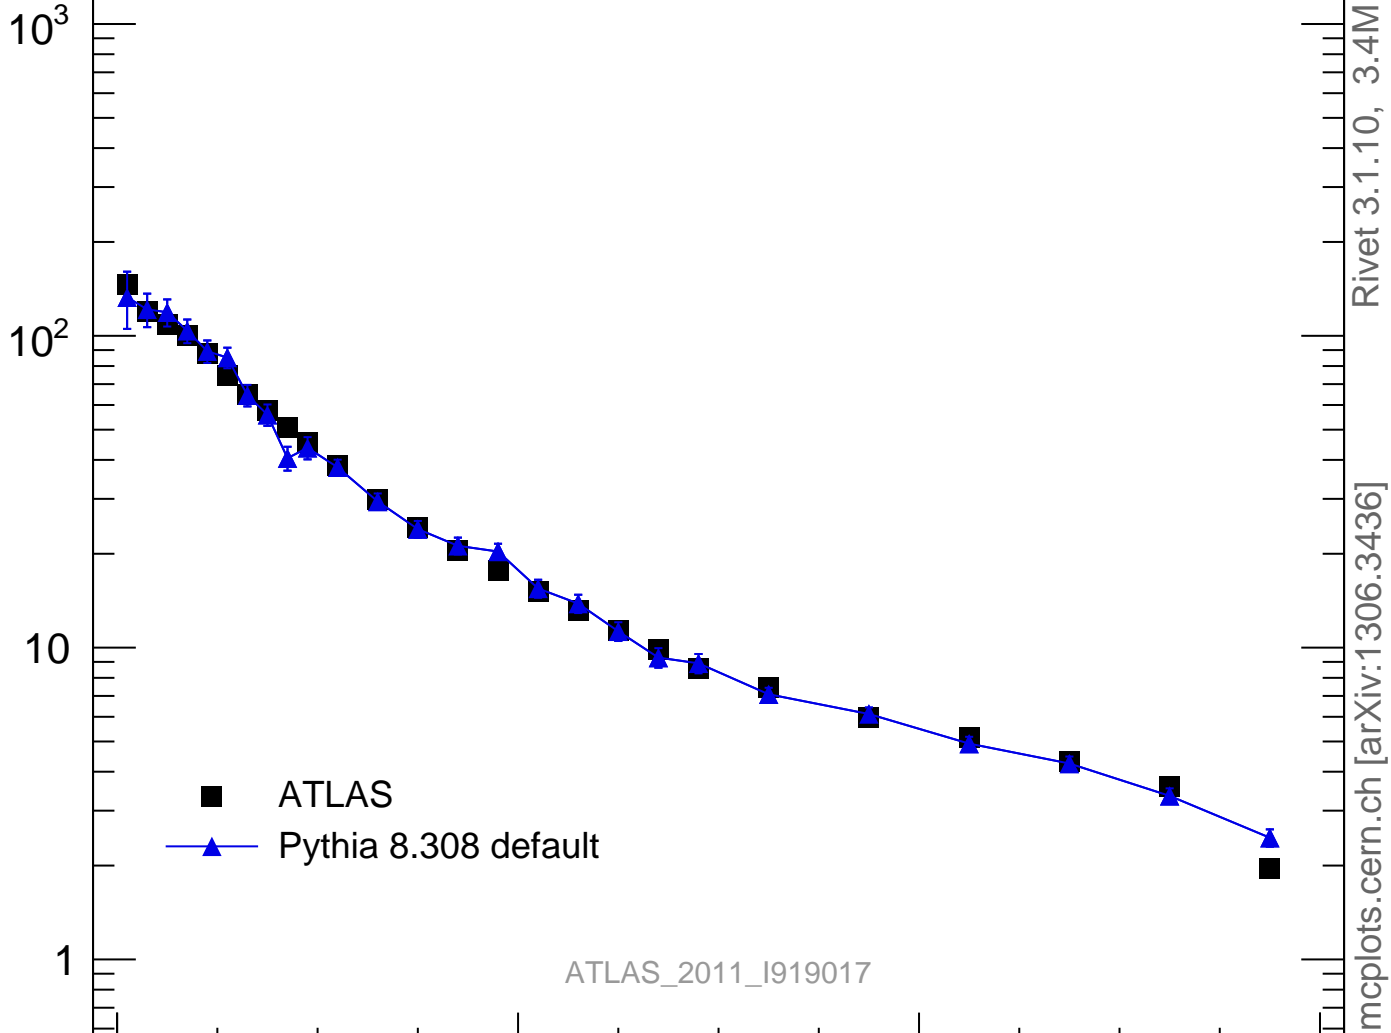

Radial profile ρ (track jets)

Rivet 3.1.10, 3.4M events
mcplots.cern.ch [arXiv:1306.3436]