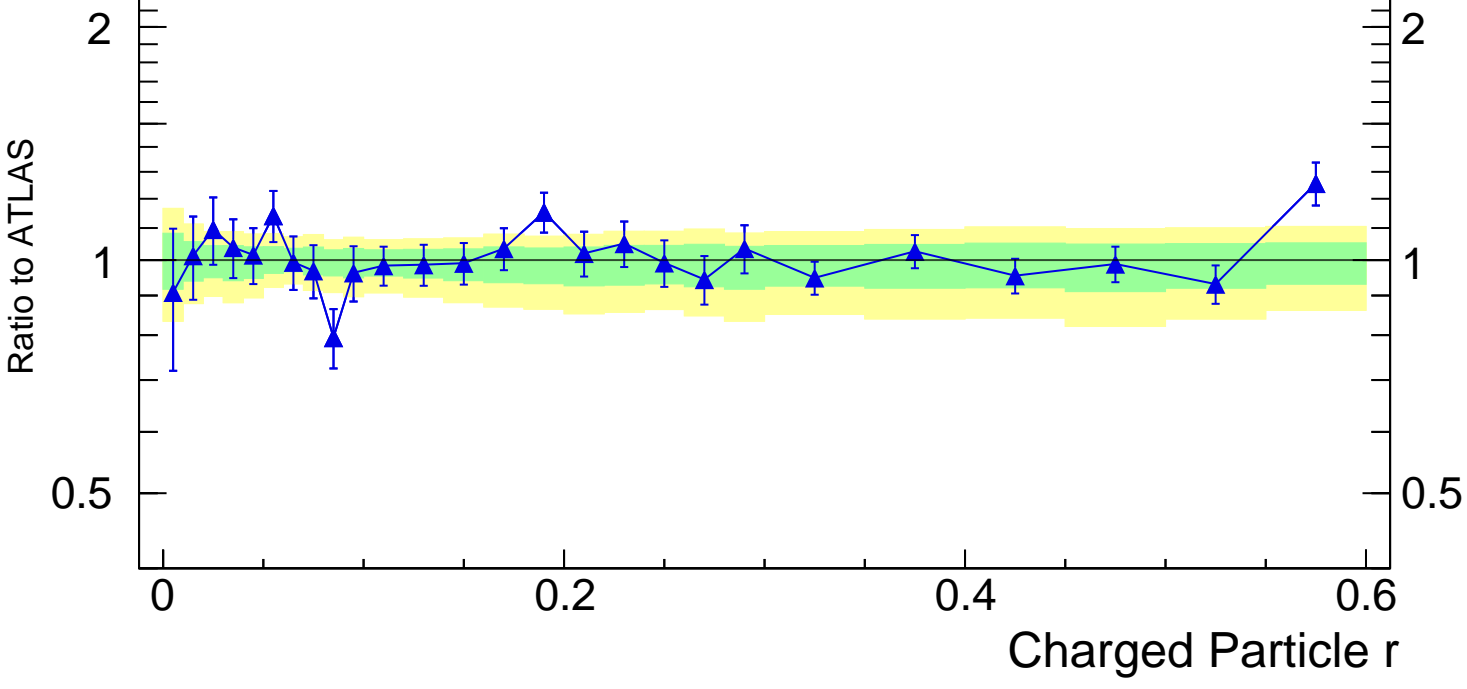

Radial profile ρ (track jets)

Rivet 3.1.10, 3.4M events
mcplots.cern.ch [arXiv:1306.3436]