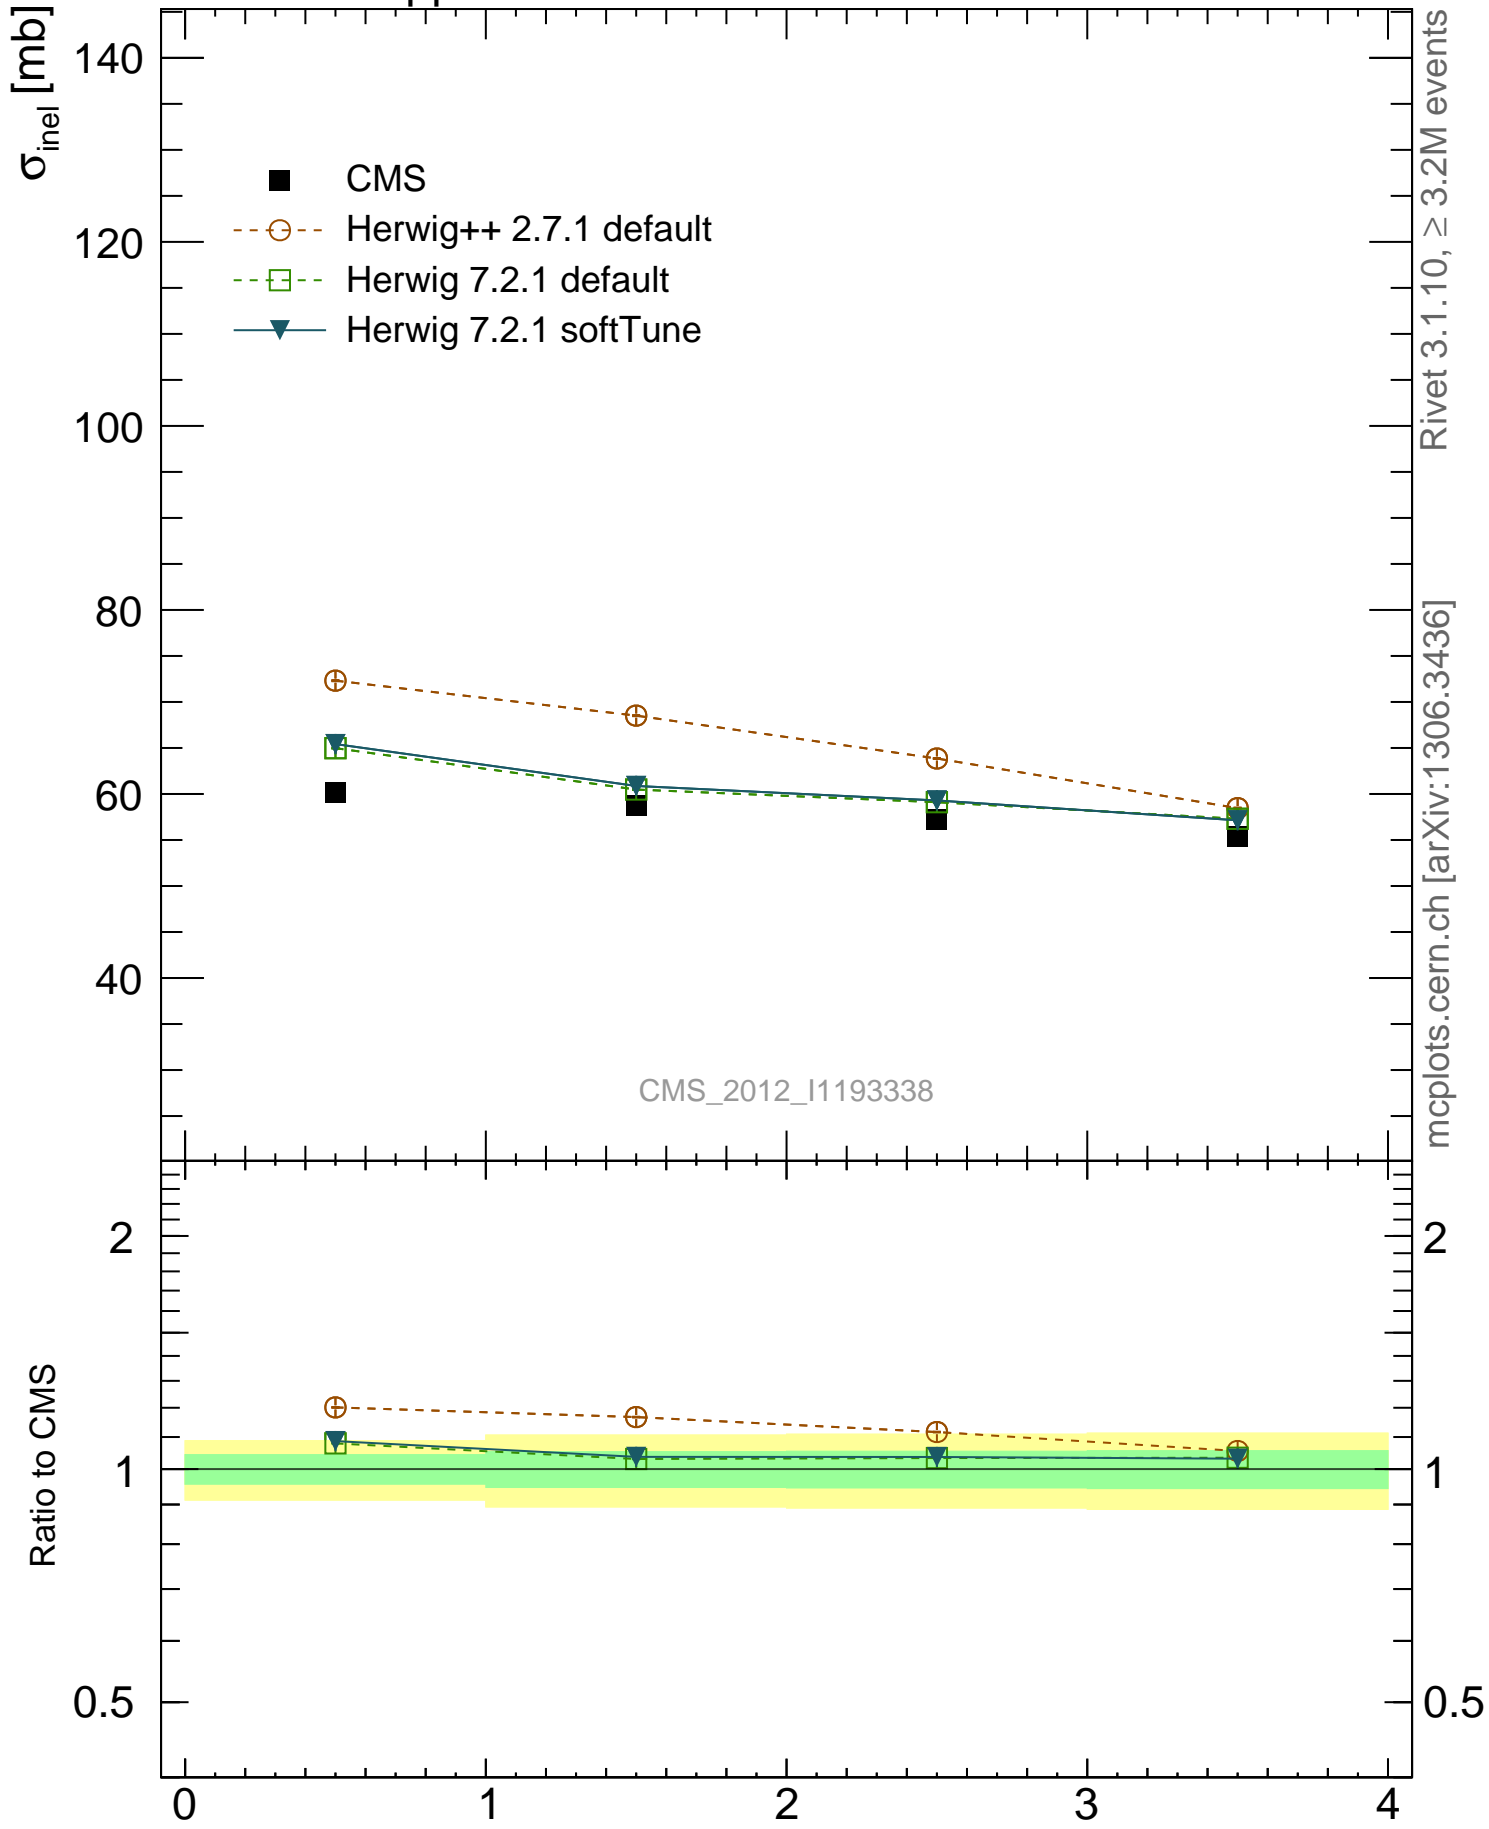

7000 GeV pp

Soft QCD

CMS\_2012\_I1193338

Rivet 3.1.10,  $\geq 3.2\text{M}$  events  
mcplots.cern.ch [arXiv:1306.3436]