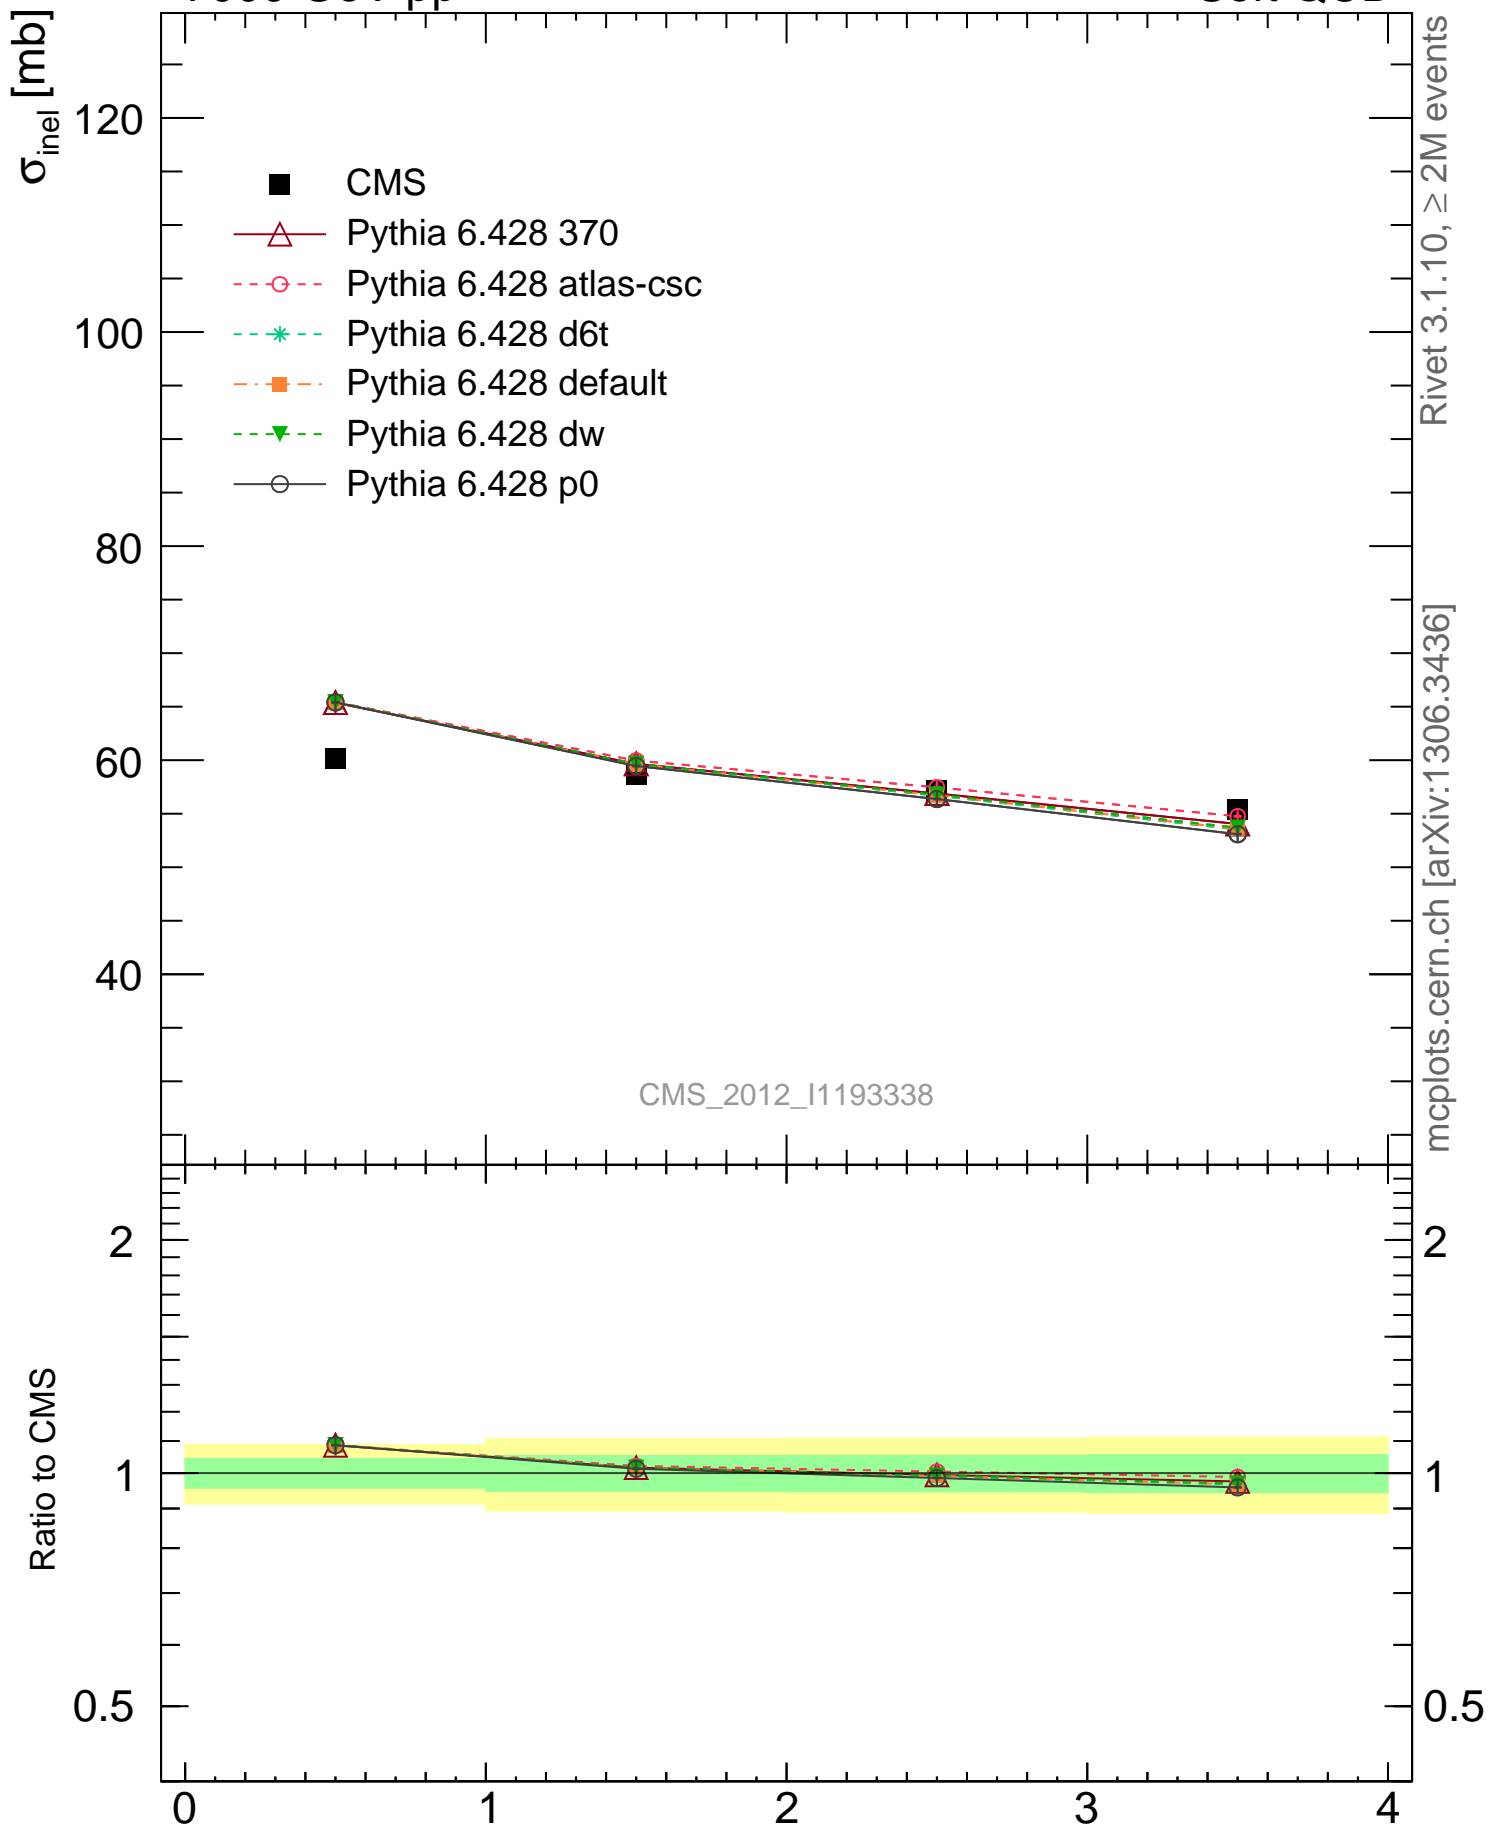

7000 GeV pp

Soft QCD

Rivet 3.1.10,  $\geq 2$ M events  
mcplots.cern.ch [arXiv:1306.3436]