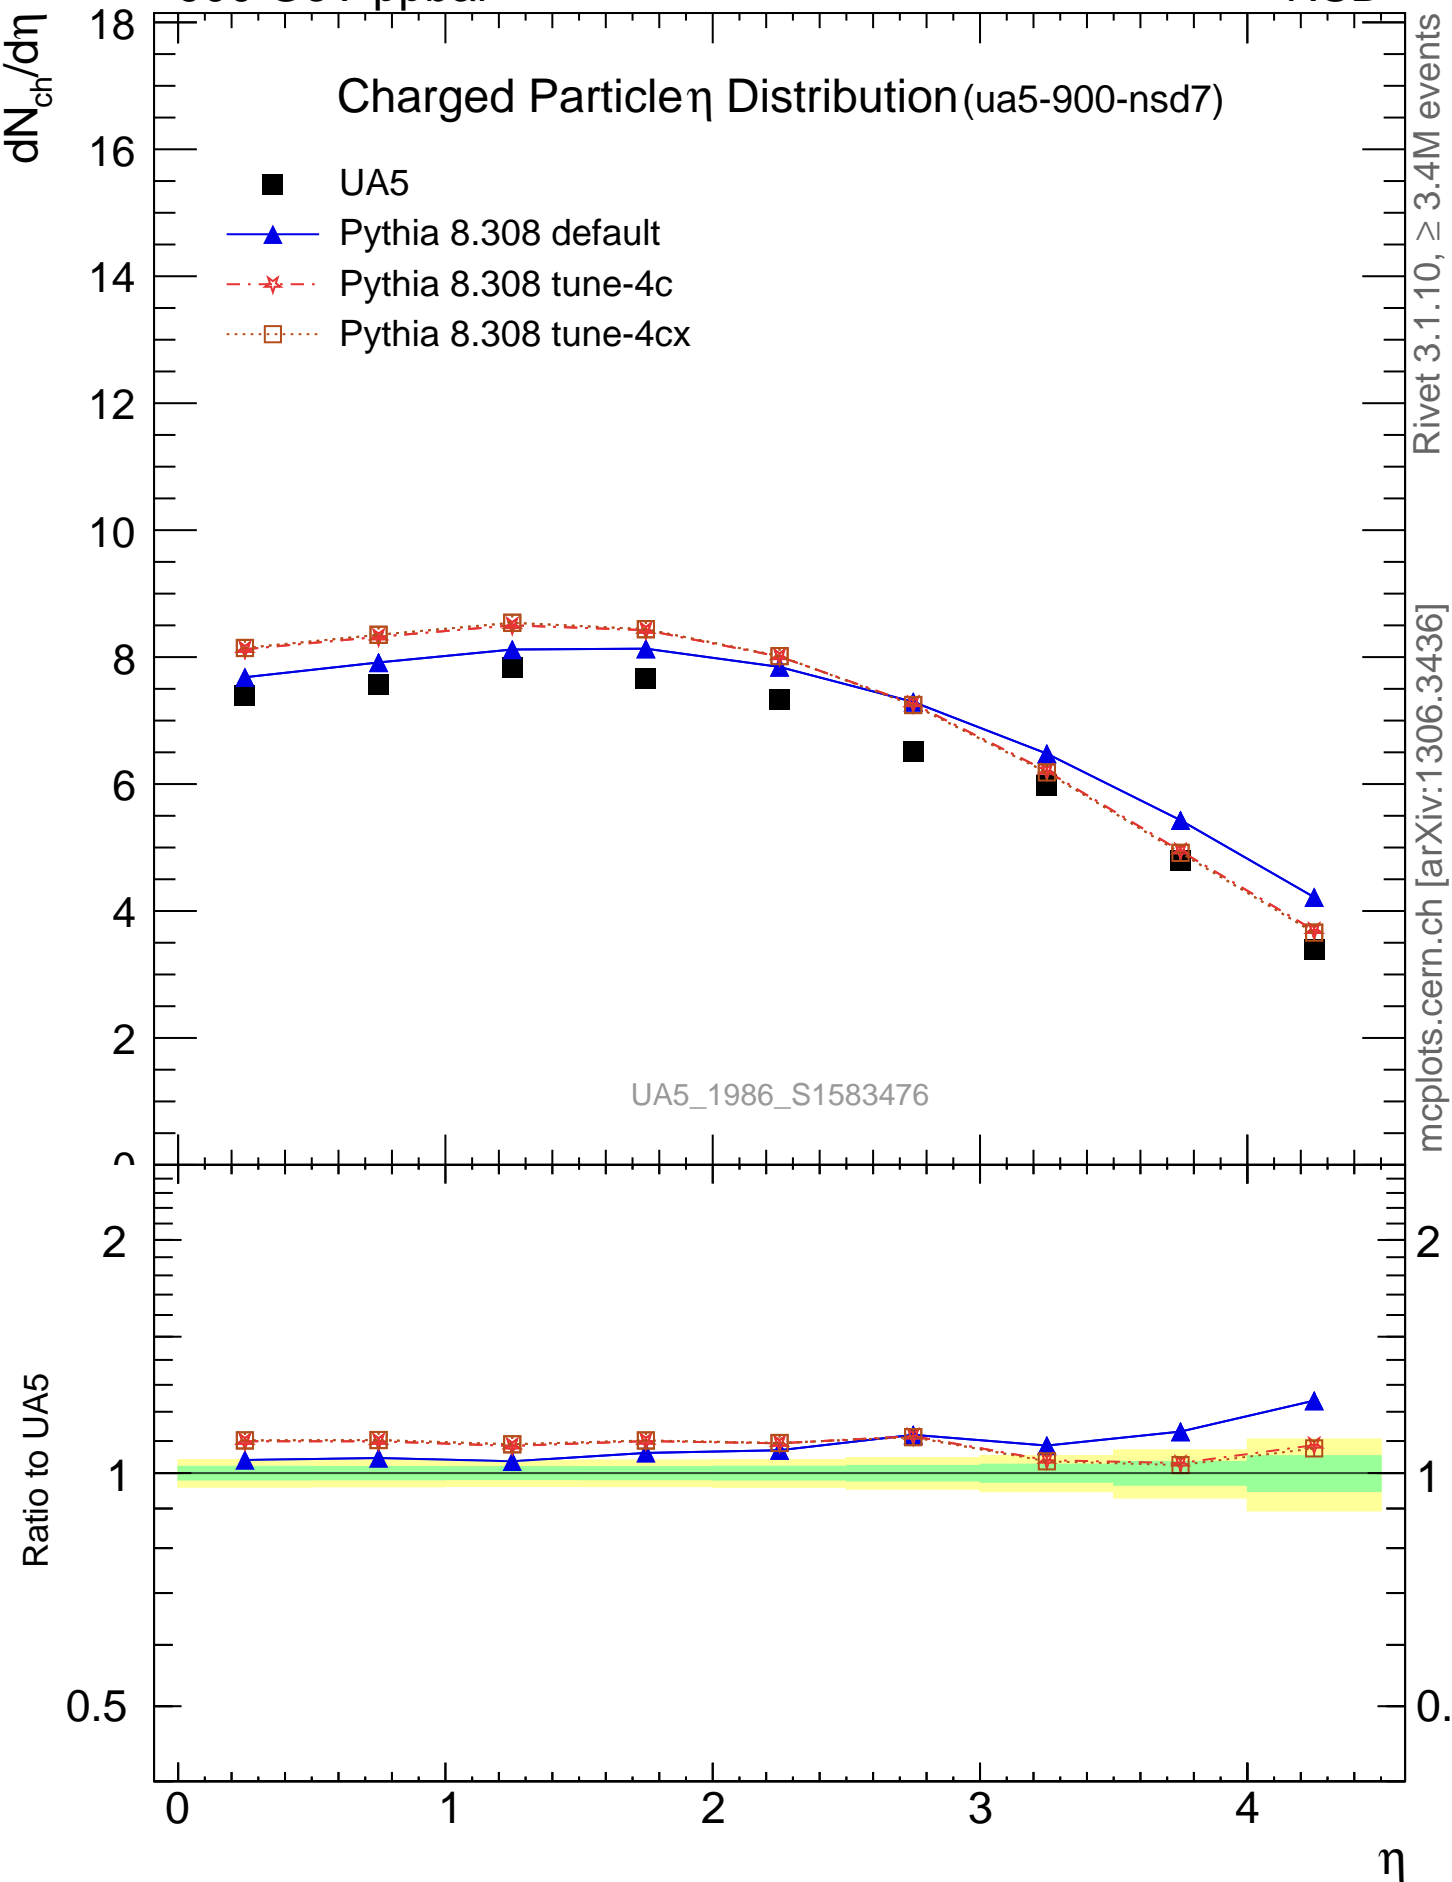

Charged Particle η Distribution (ua5-900-nsd7)

Rivet 3.1.10, ≥ 3.4 M events

mcplots.cern.ch [arXiv:1306.3436]

UA5_1986_S1583476