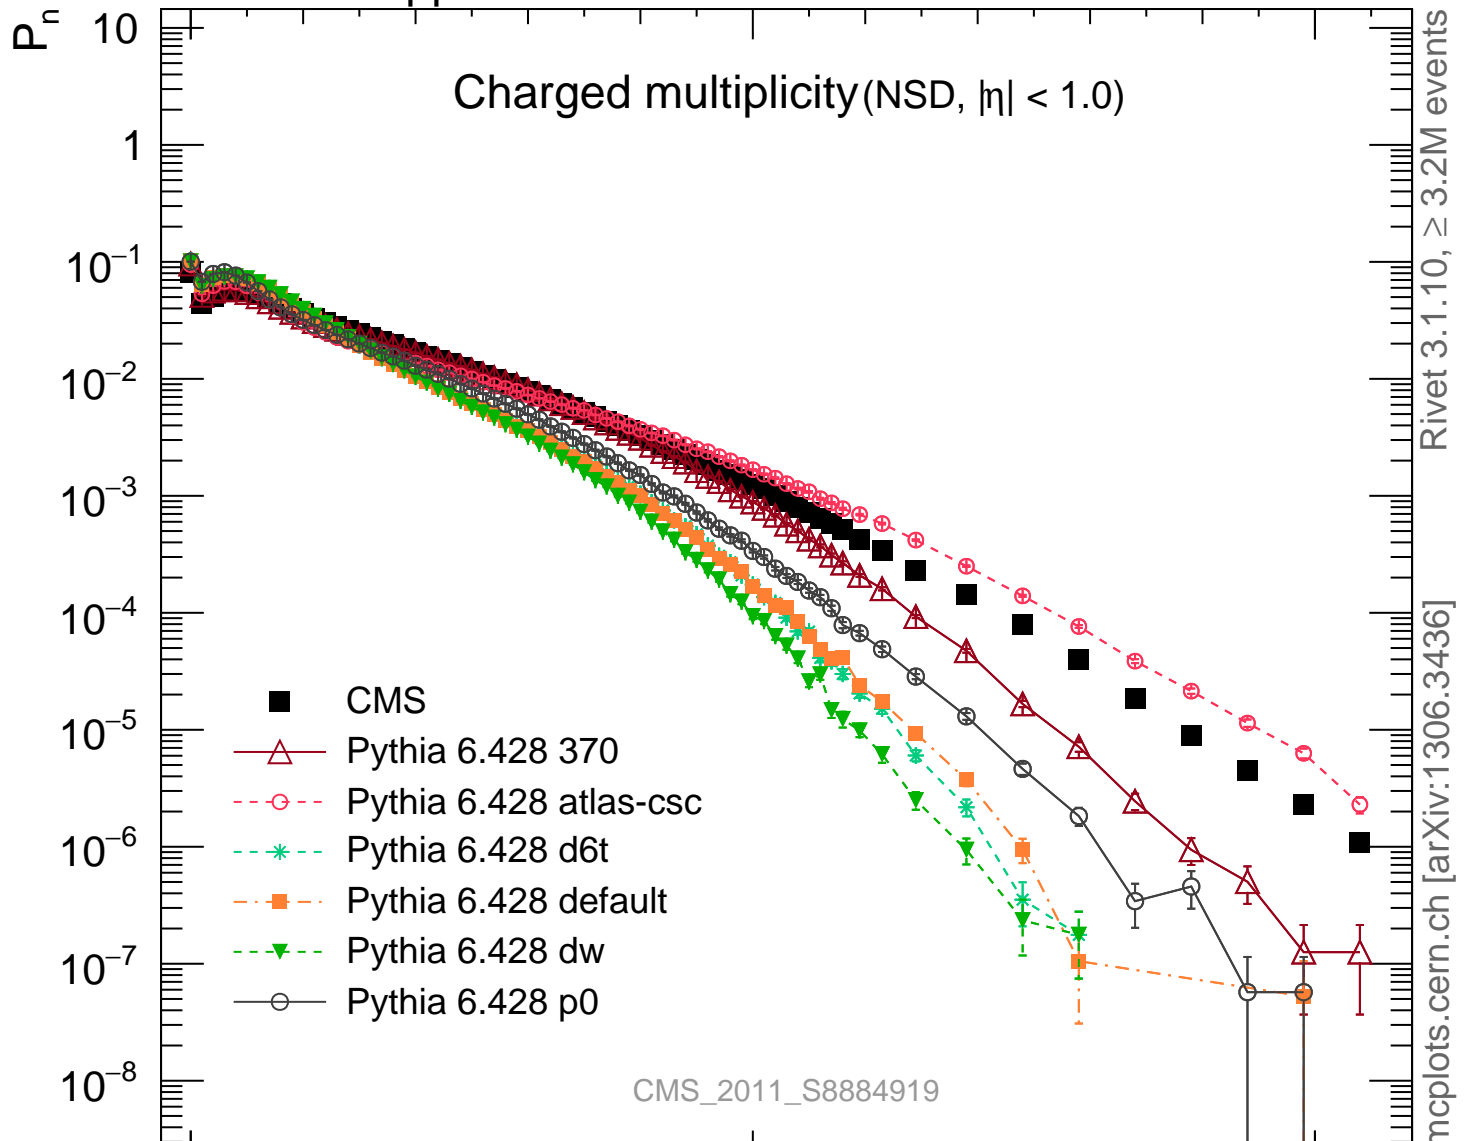

7000 GeV pp

NSD

Rivet 3.1.10,  $\geq 3.2$ M events  
mcplots.cern.ch [arXiv:1306.3436]