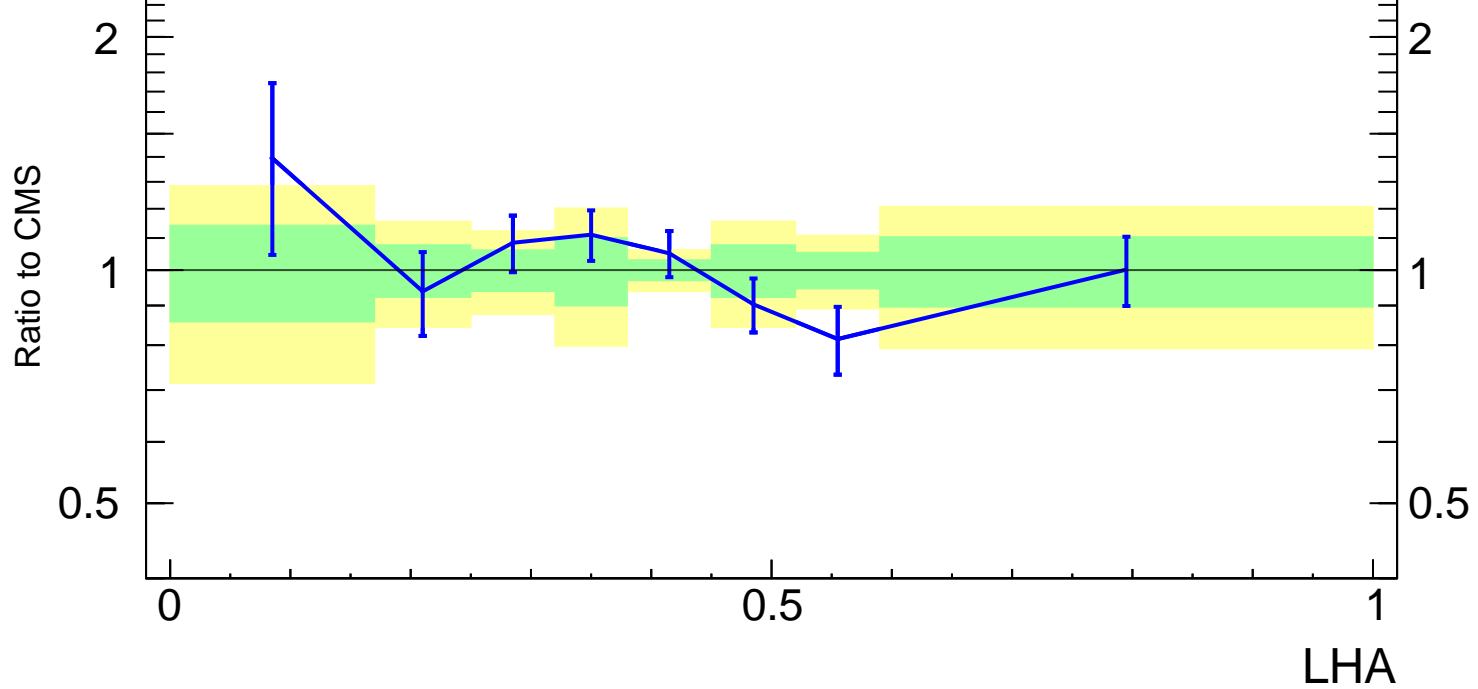

13000 GeV pp

Jets

CMS, 13 TeV, AK8 jets, central dijet region,  $65 < p_T^{\text{jets}} < 88$  GeV

(CMS\_2021\_I1920187)

mcplots.cern.ch [arXiv:2401.10621]

Rivet 4.1.0, 100k events