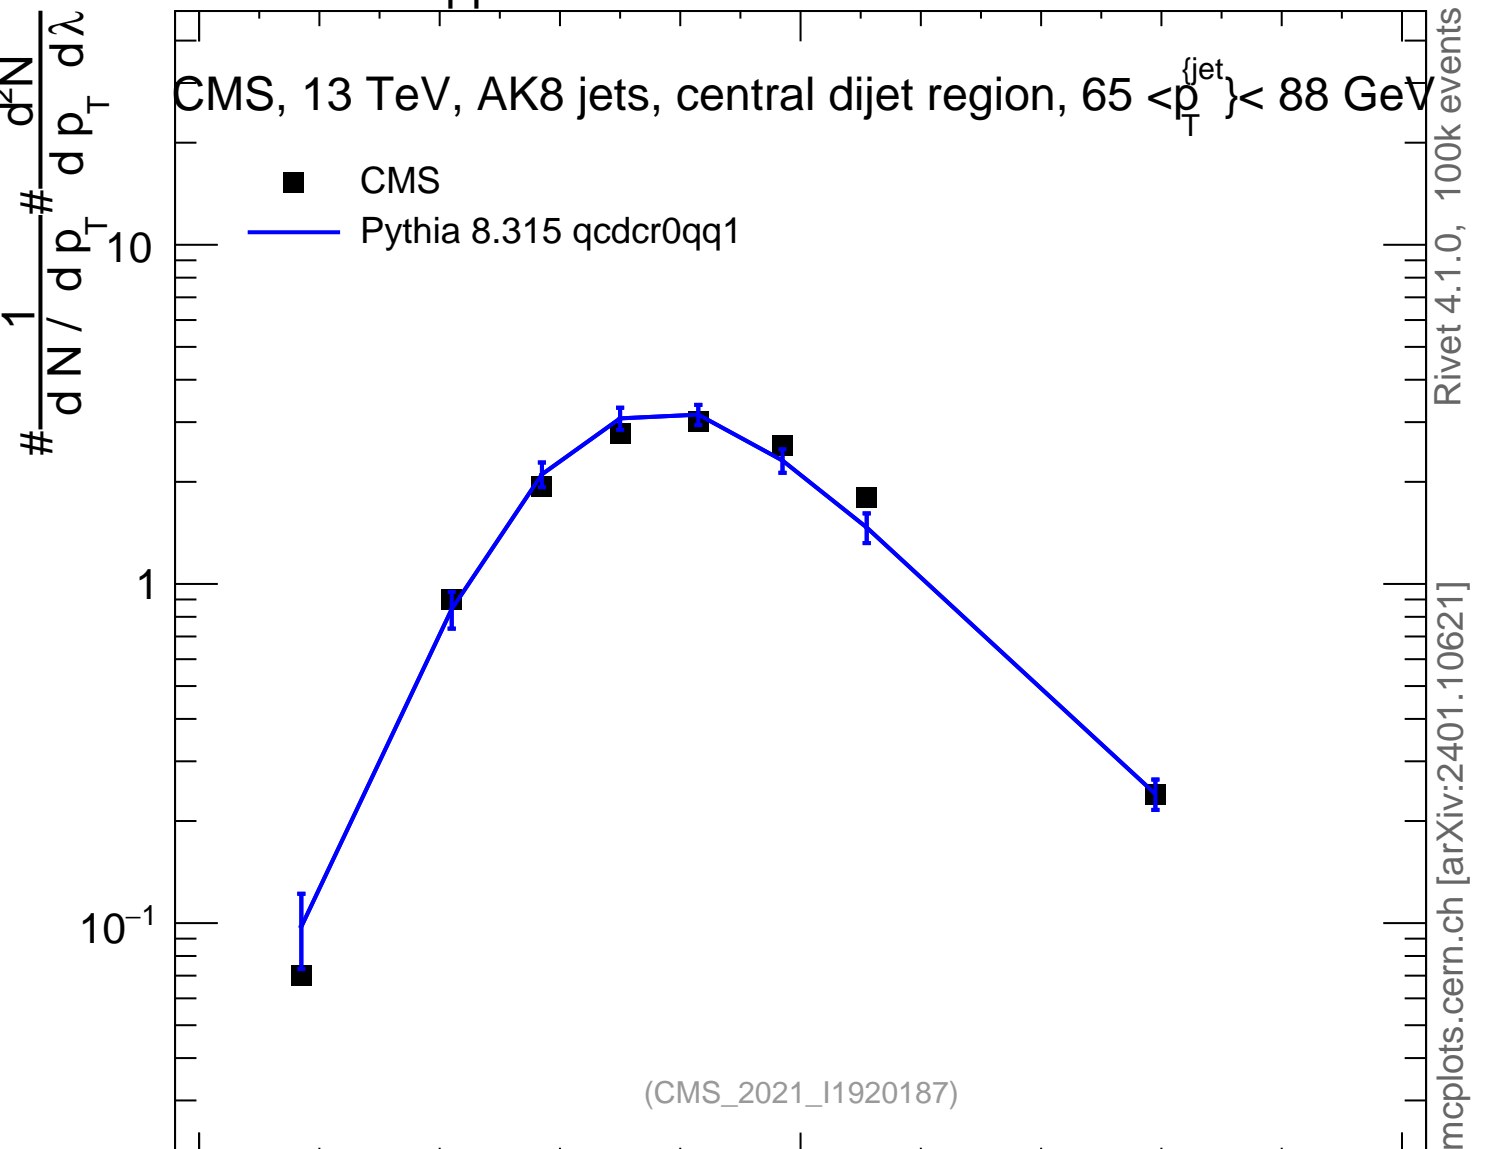

13000 GeV pp

Jets

CMS, 13 TeV, AK8 jets, central dijet region,  $65 < p_T^{\text{jets}} < 88$  GeV

(CMS\_2021\_I1920187)

mcplots.cern.ch [arXiv:2401.10621]

Rivet 4.1.0, 100k events