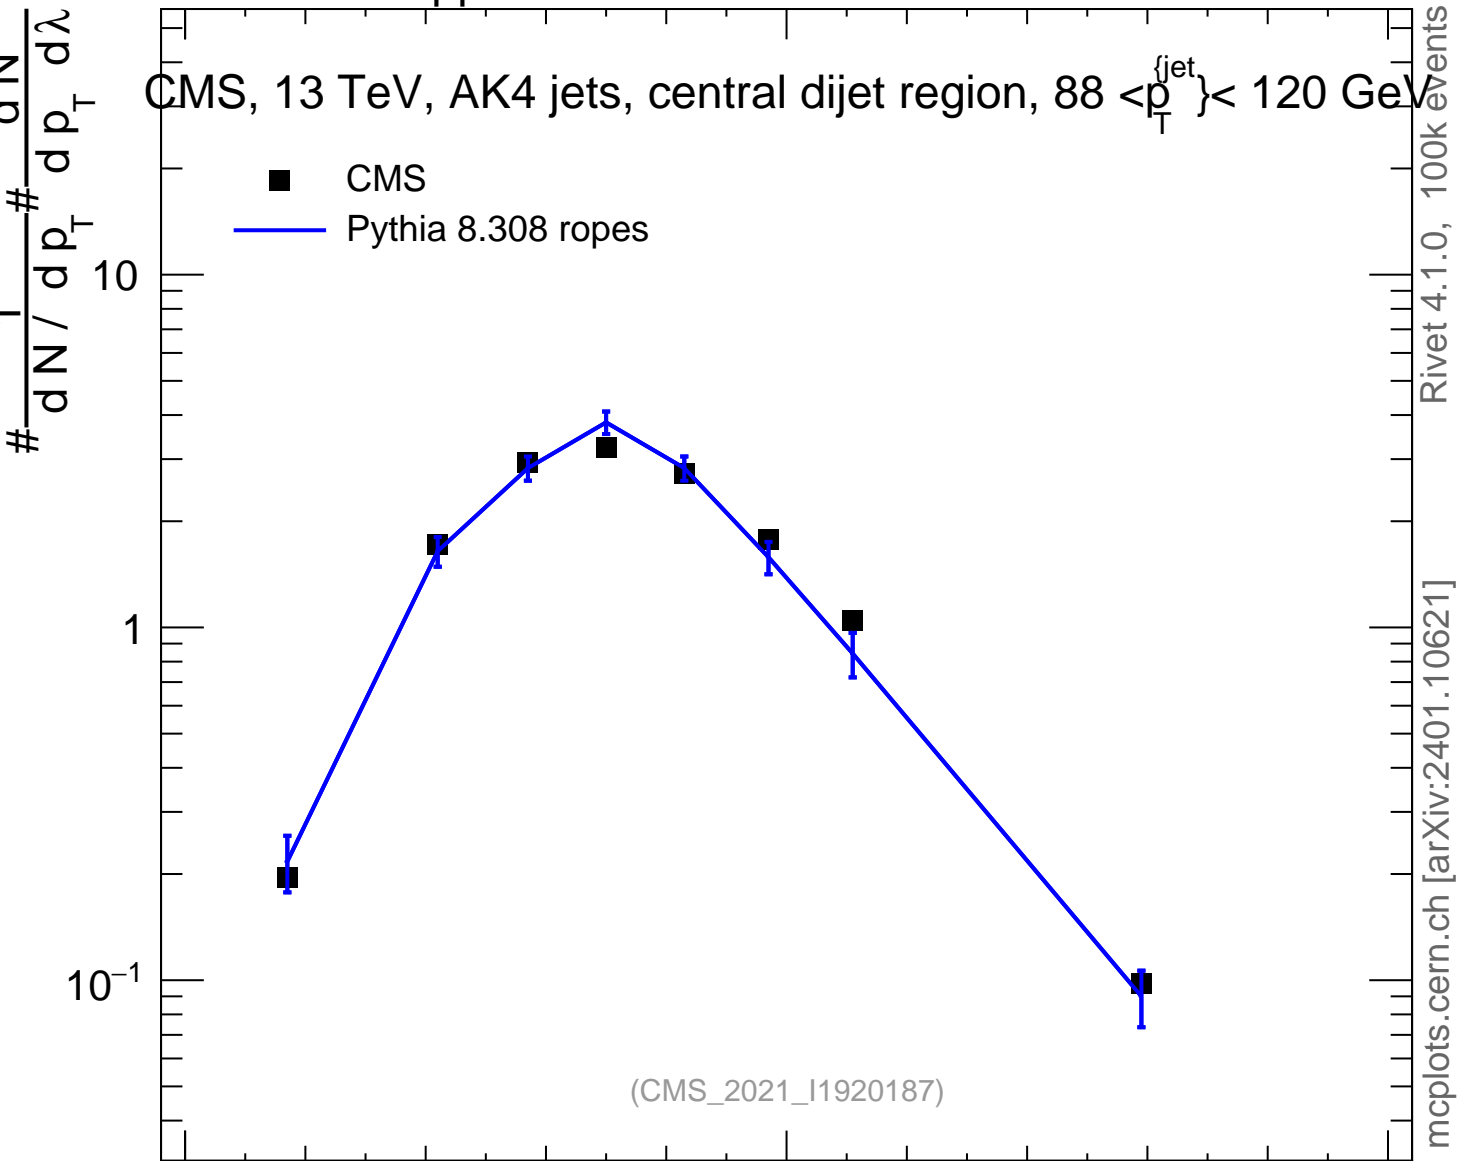

13000 GeV pp

Jets

CMS, 13 TeV, AK4 jets, central dijet region, $88 < p_T^{jet} < 120$ GeV

Rivet 4.1.0, 100k events
mcplots.cern.ch [arXiv:2401.10621]