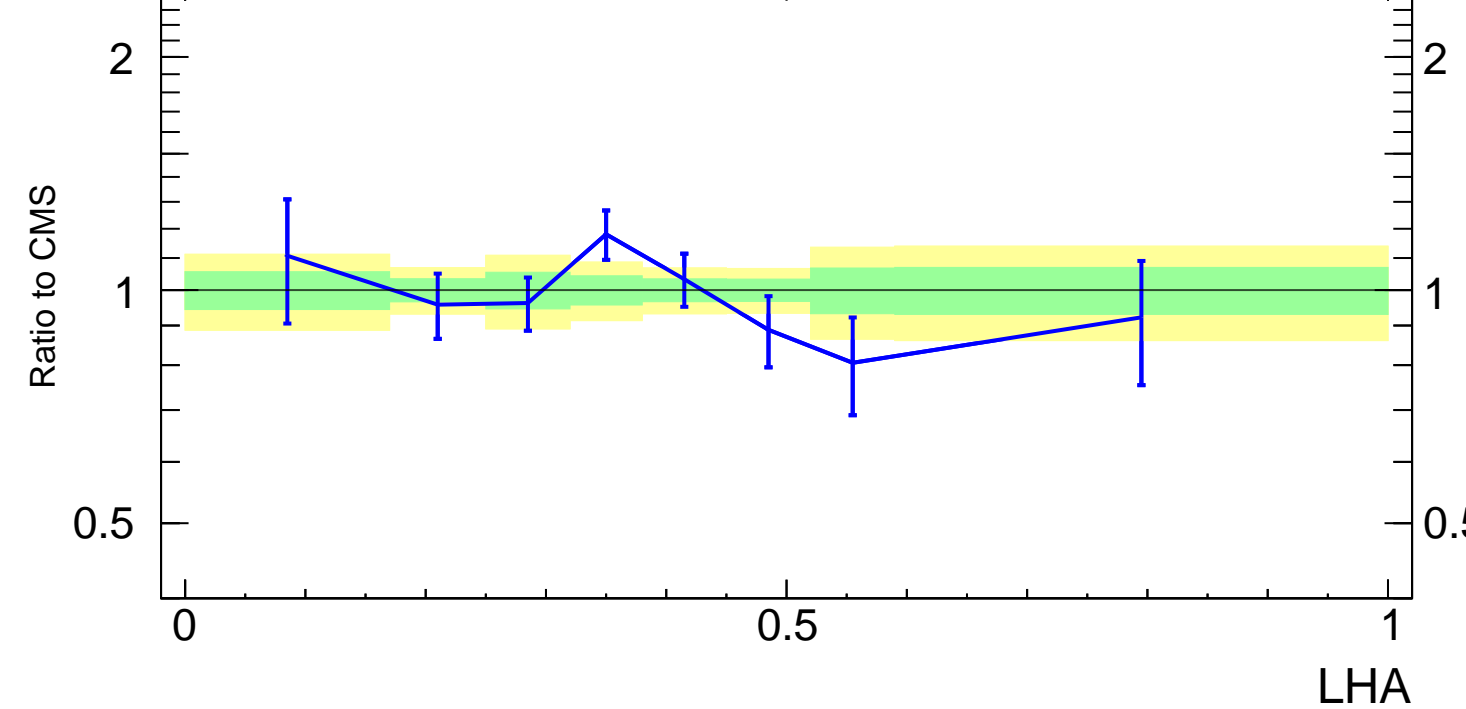

13000 GeV pp

Jets

CMS, 13 TeV, AK4 jets, central dijet region, $88 < p_T^{jet} < 120$ GeV

Rivet 4.1.0, 100k events
mcplots.cern.ch [arXiv:2401.10621]