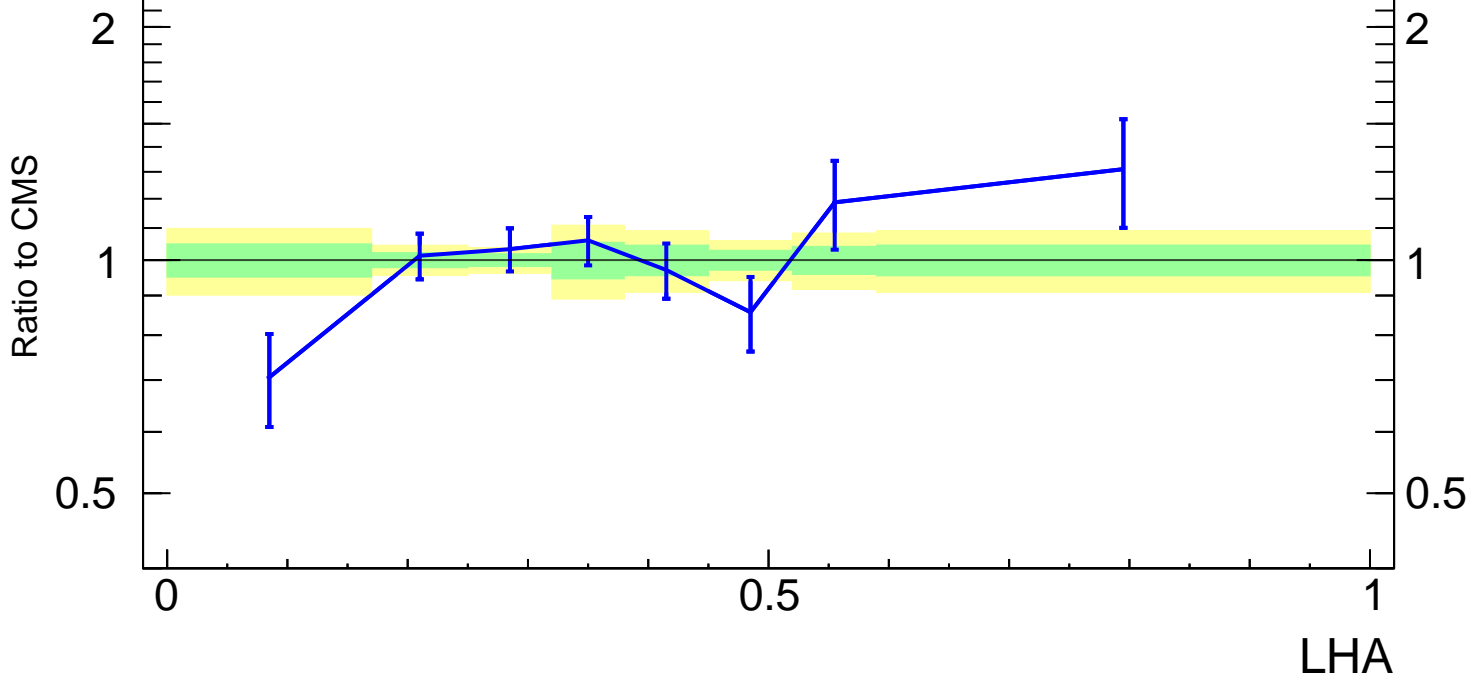

13000 GeV pp

Jets

CMS, 13 TeV, AK4 jets, central dijet region, $150 < p_T^{\text{jets}} < 186$ GeV

Rivet 4.1.0, 100k Events
mcplots.cern.ch [arXiv:2401.10621]