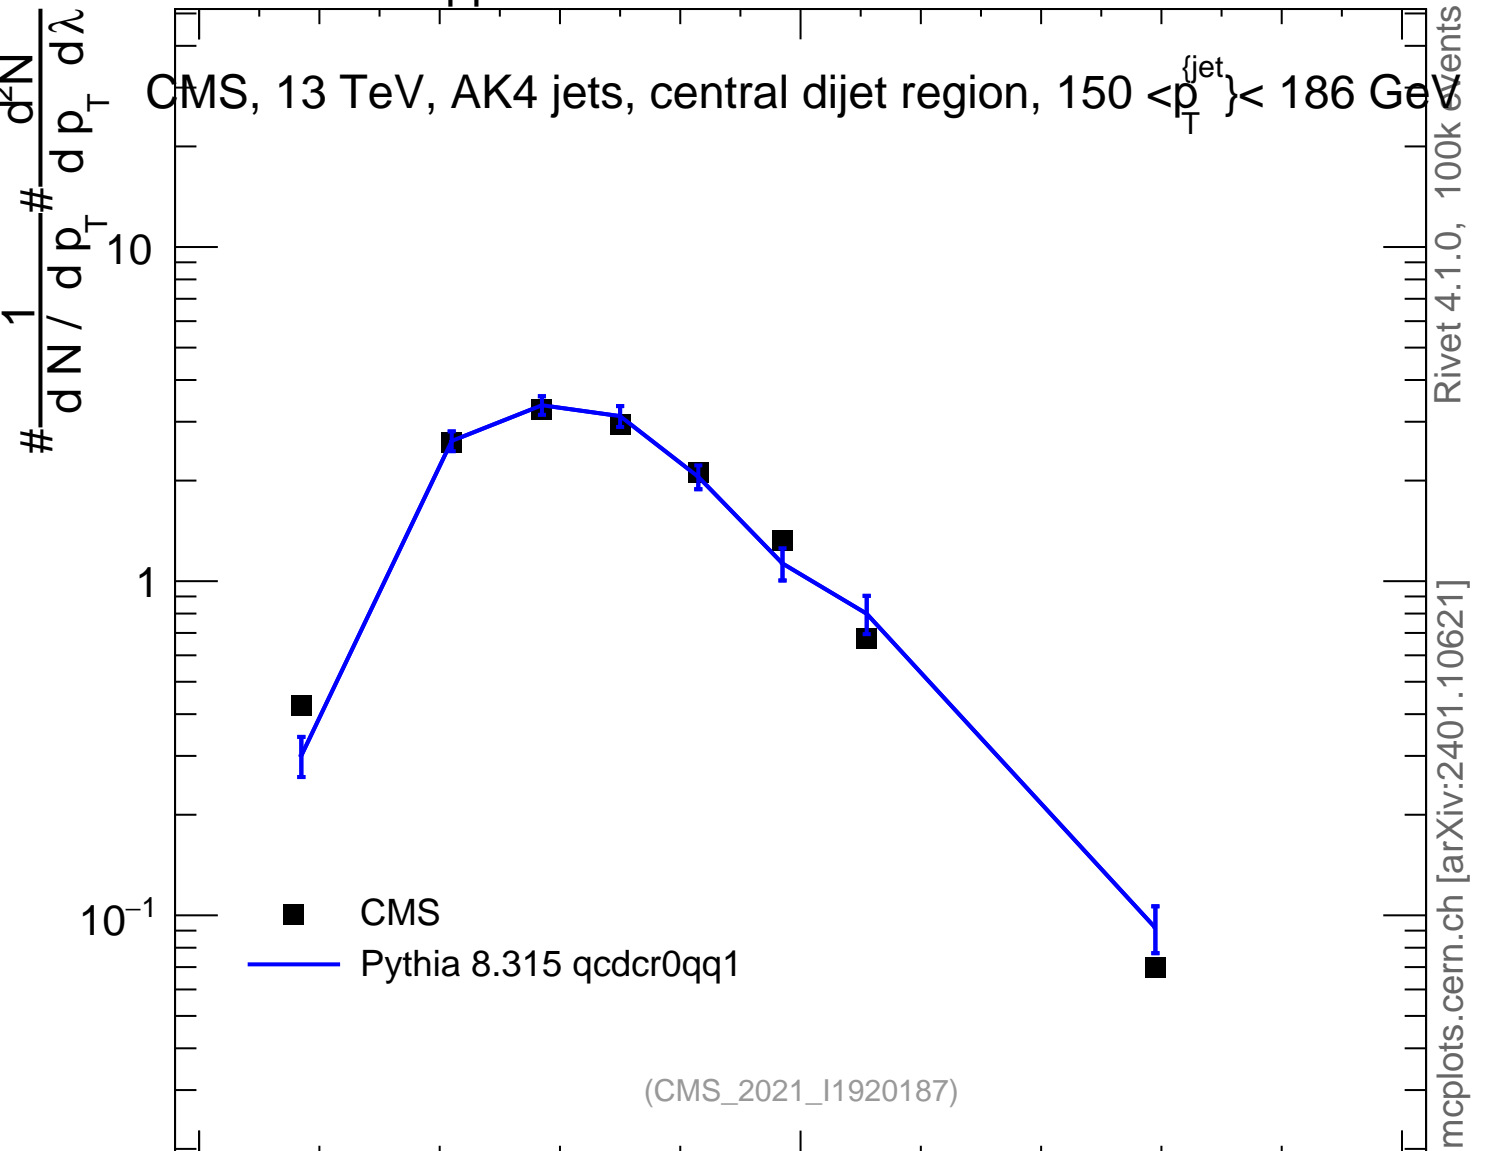

13000 GeV pp

Jets

CMS, 13 TeV, AK4 jets, central dijet region, $150 < p_T^{\text{jets}} < 186$ GeV

Rivet 4.1.0, 100k Events
mcplots.cern.ch [arXiv:2401.10621]