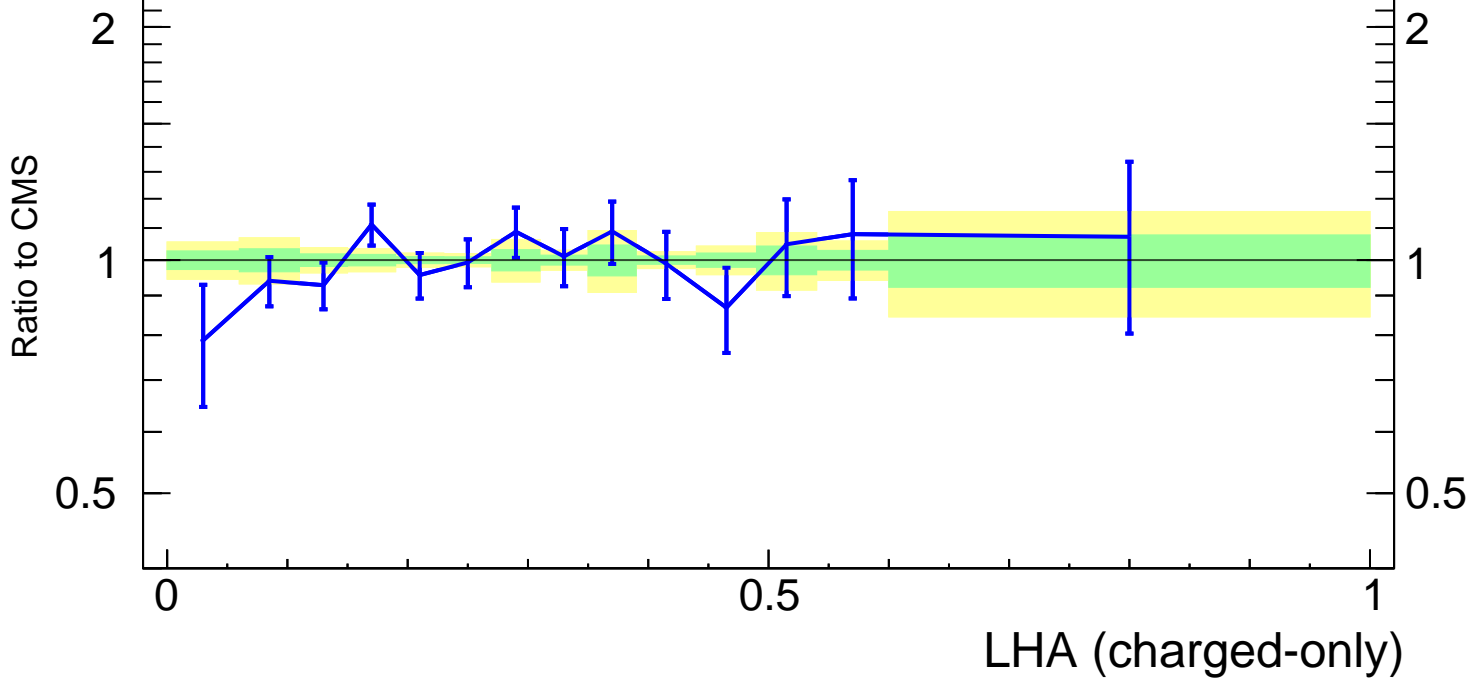

13000 GeV pp

Jets

CMS, 13 TeV, AK8 jets, central dijet region, $408 < p_T^{\text{jets}} < 481$ GeV

Rivet 4.1.0, 100k Events
mcplots.cern.ch [arXiv:2401.10621]