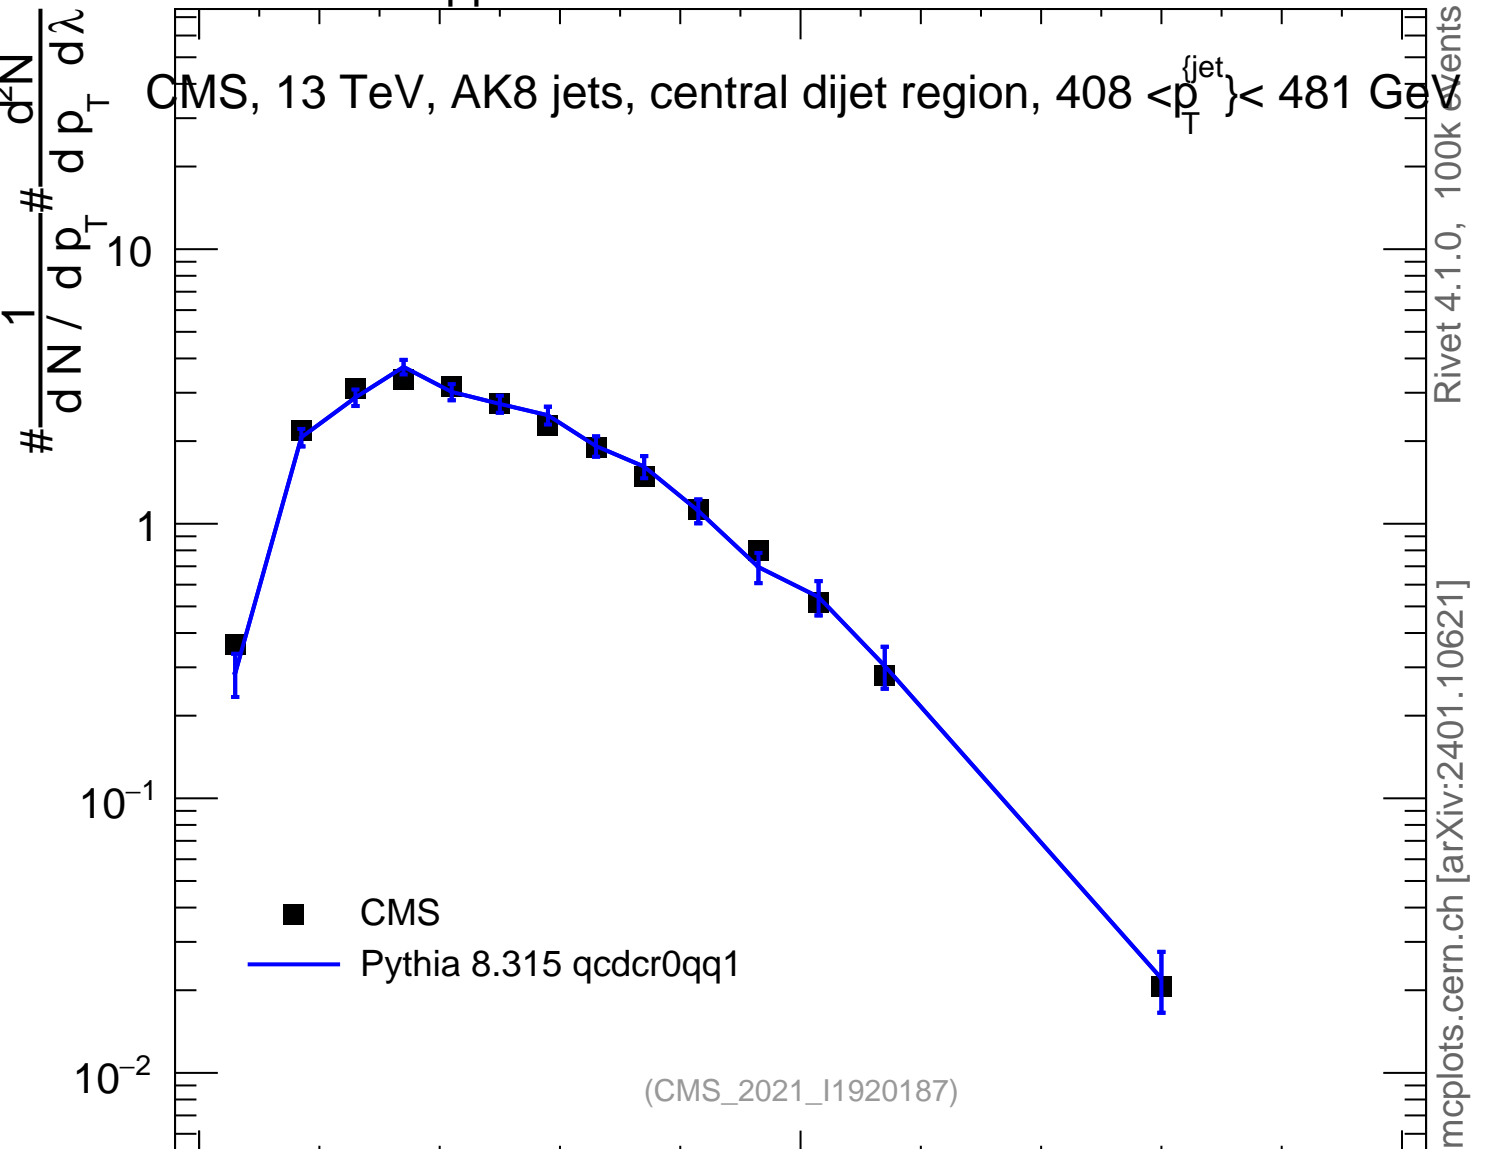

13000 GeV pp

Jets

CMS, 13 TeV, AK8 jets, central dijet region, $408 < p_T^{\text{jets}} < 481$ GeV

Rivet 4.1.0, 100k Events
mcplots.cern.ch [arXiv:2401.10621]