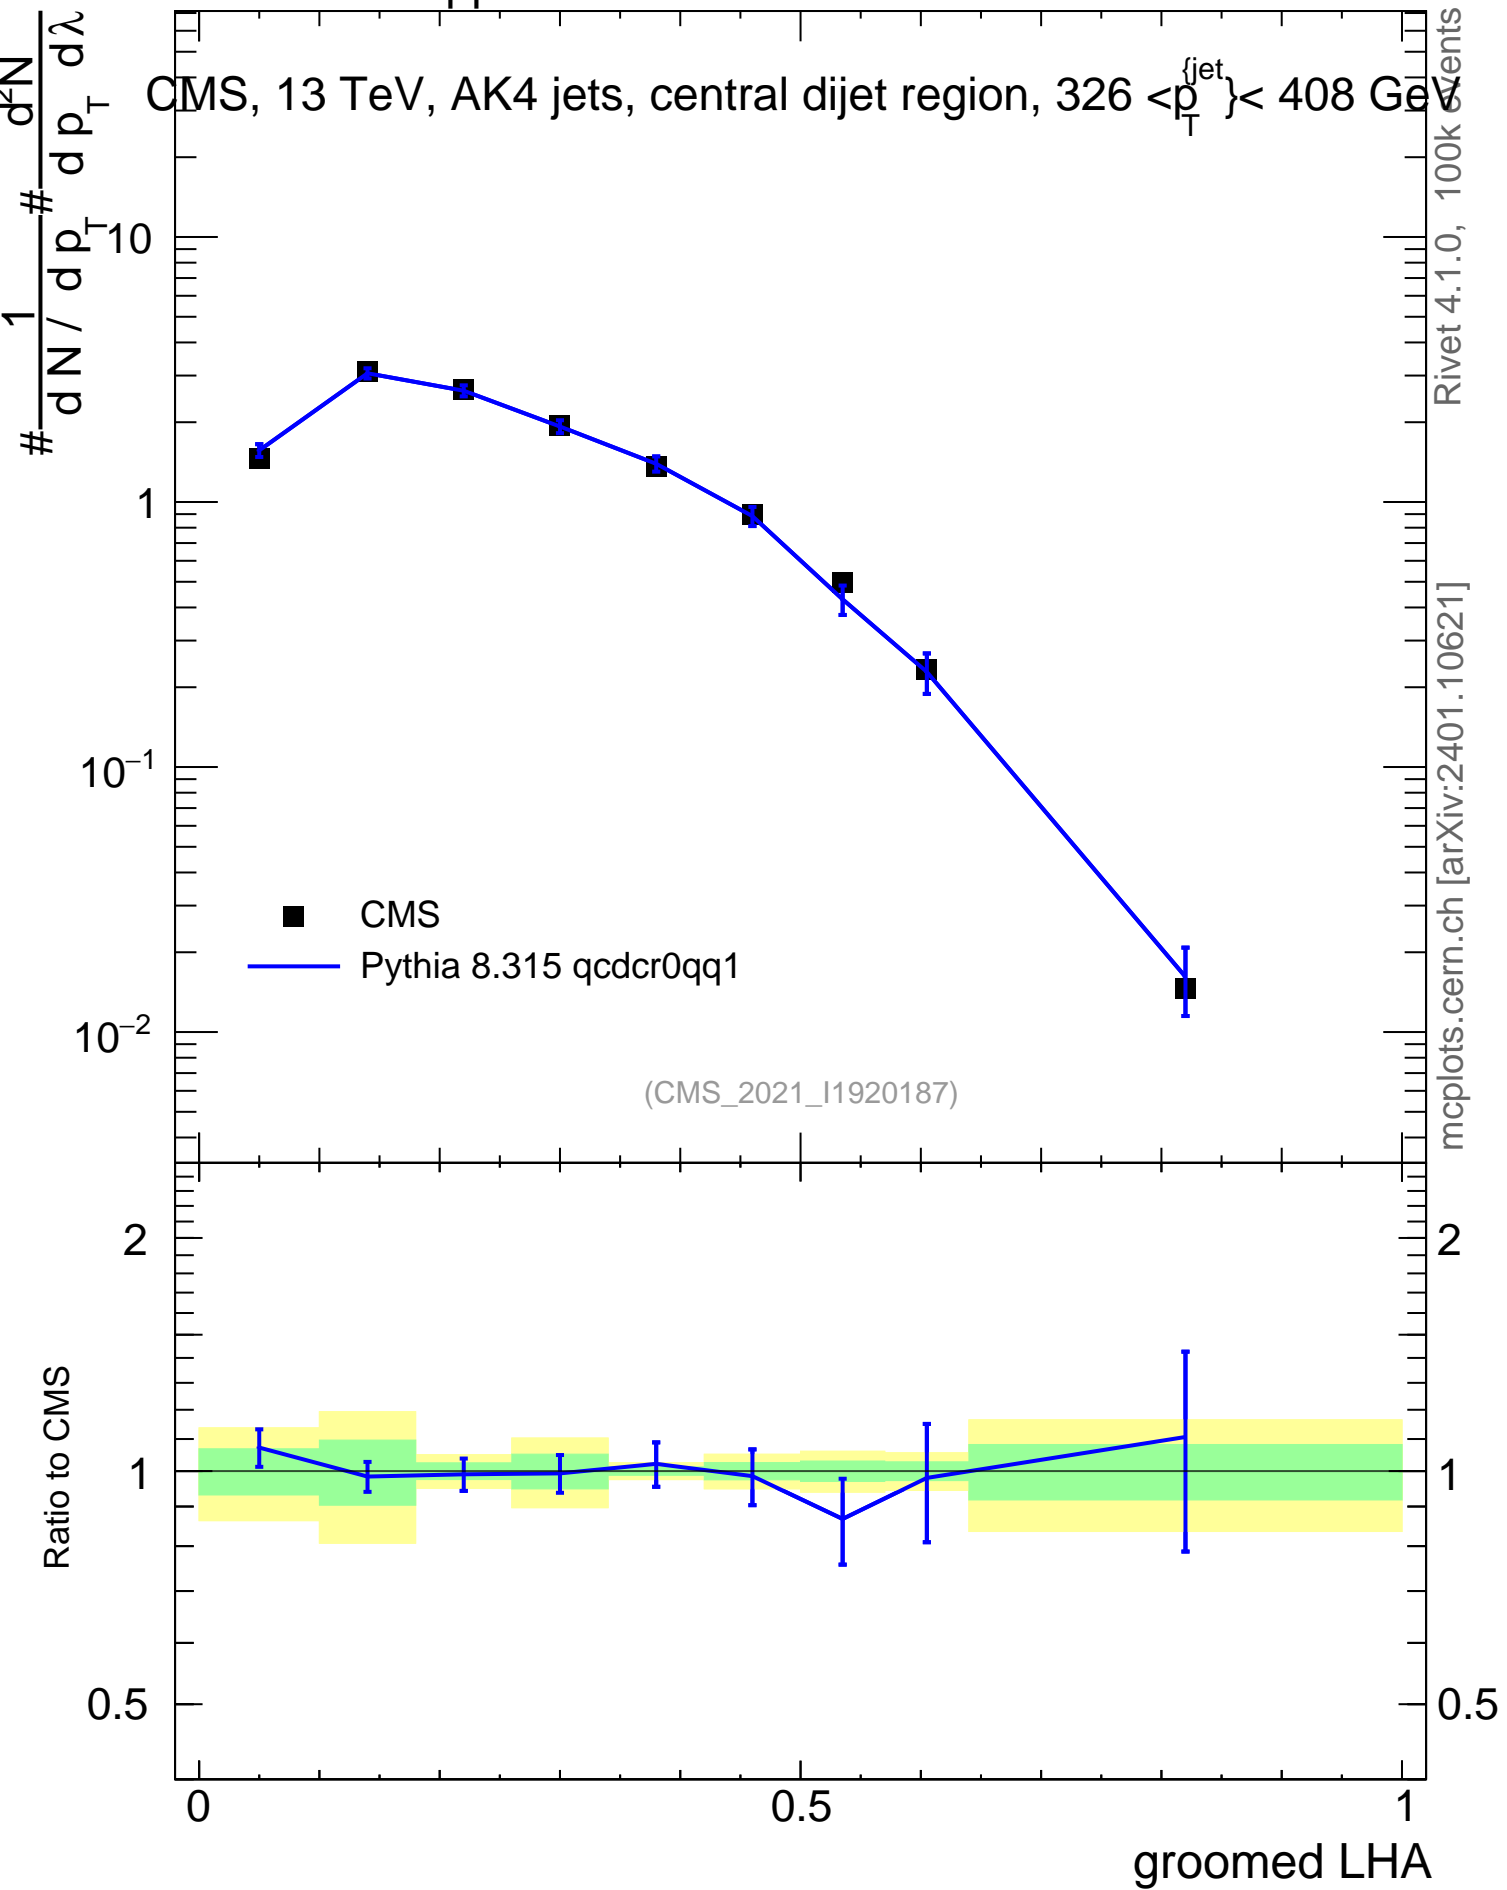

13000 GeV pp

Jets

CMS, 13 TeV, AK4 jets, central dijet region, $326 < p_T^{\text{jets}} < 408$ GeV

mcplots.cern.ch [arXiv:2401.10621]

Rivet 4.1.0, 100k events