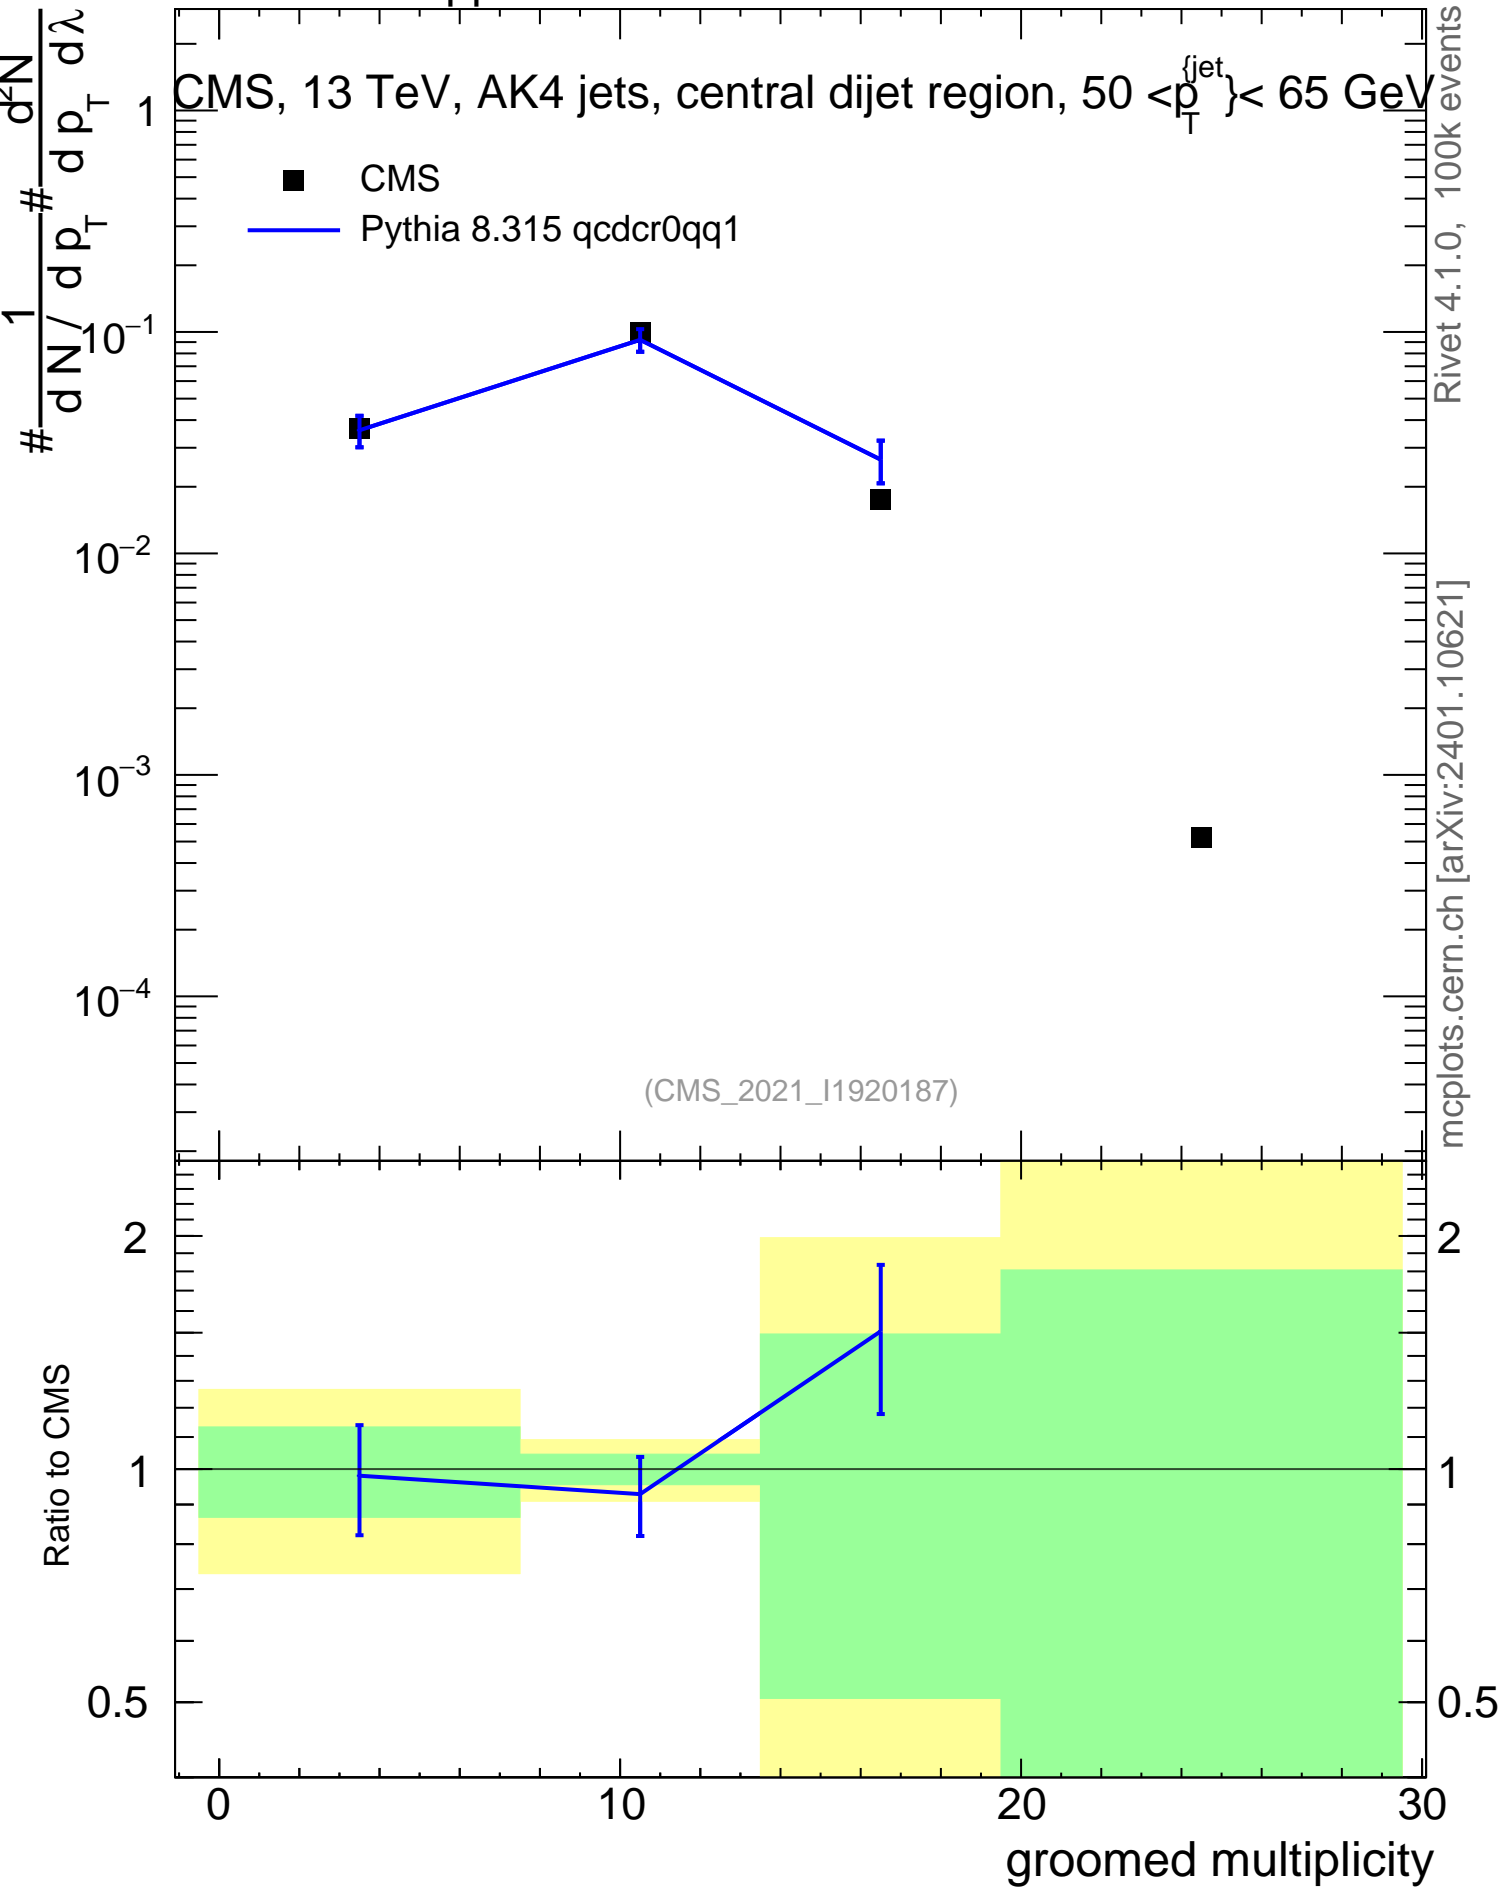

13000 GeV pp

Jets

CMS, 13 TeV, AK4 jets, central dijet region, $50 < p_T^{\text{jets}} < 65$ GeV

■ CMS
— Pythia 8.315 qcdcr0qq1

(CMS_2021_I1920187)

Rivet 4.1.0, 100k events
mcplots.cern.ch [arXiv:2401.10621]