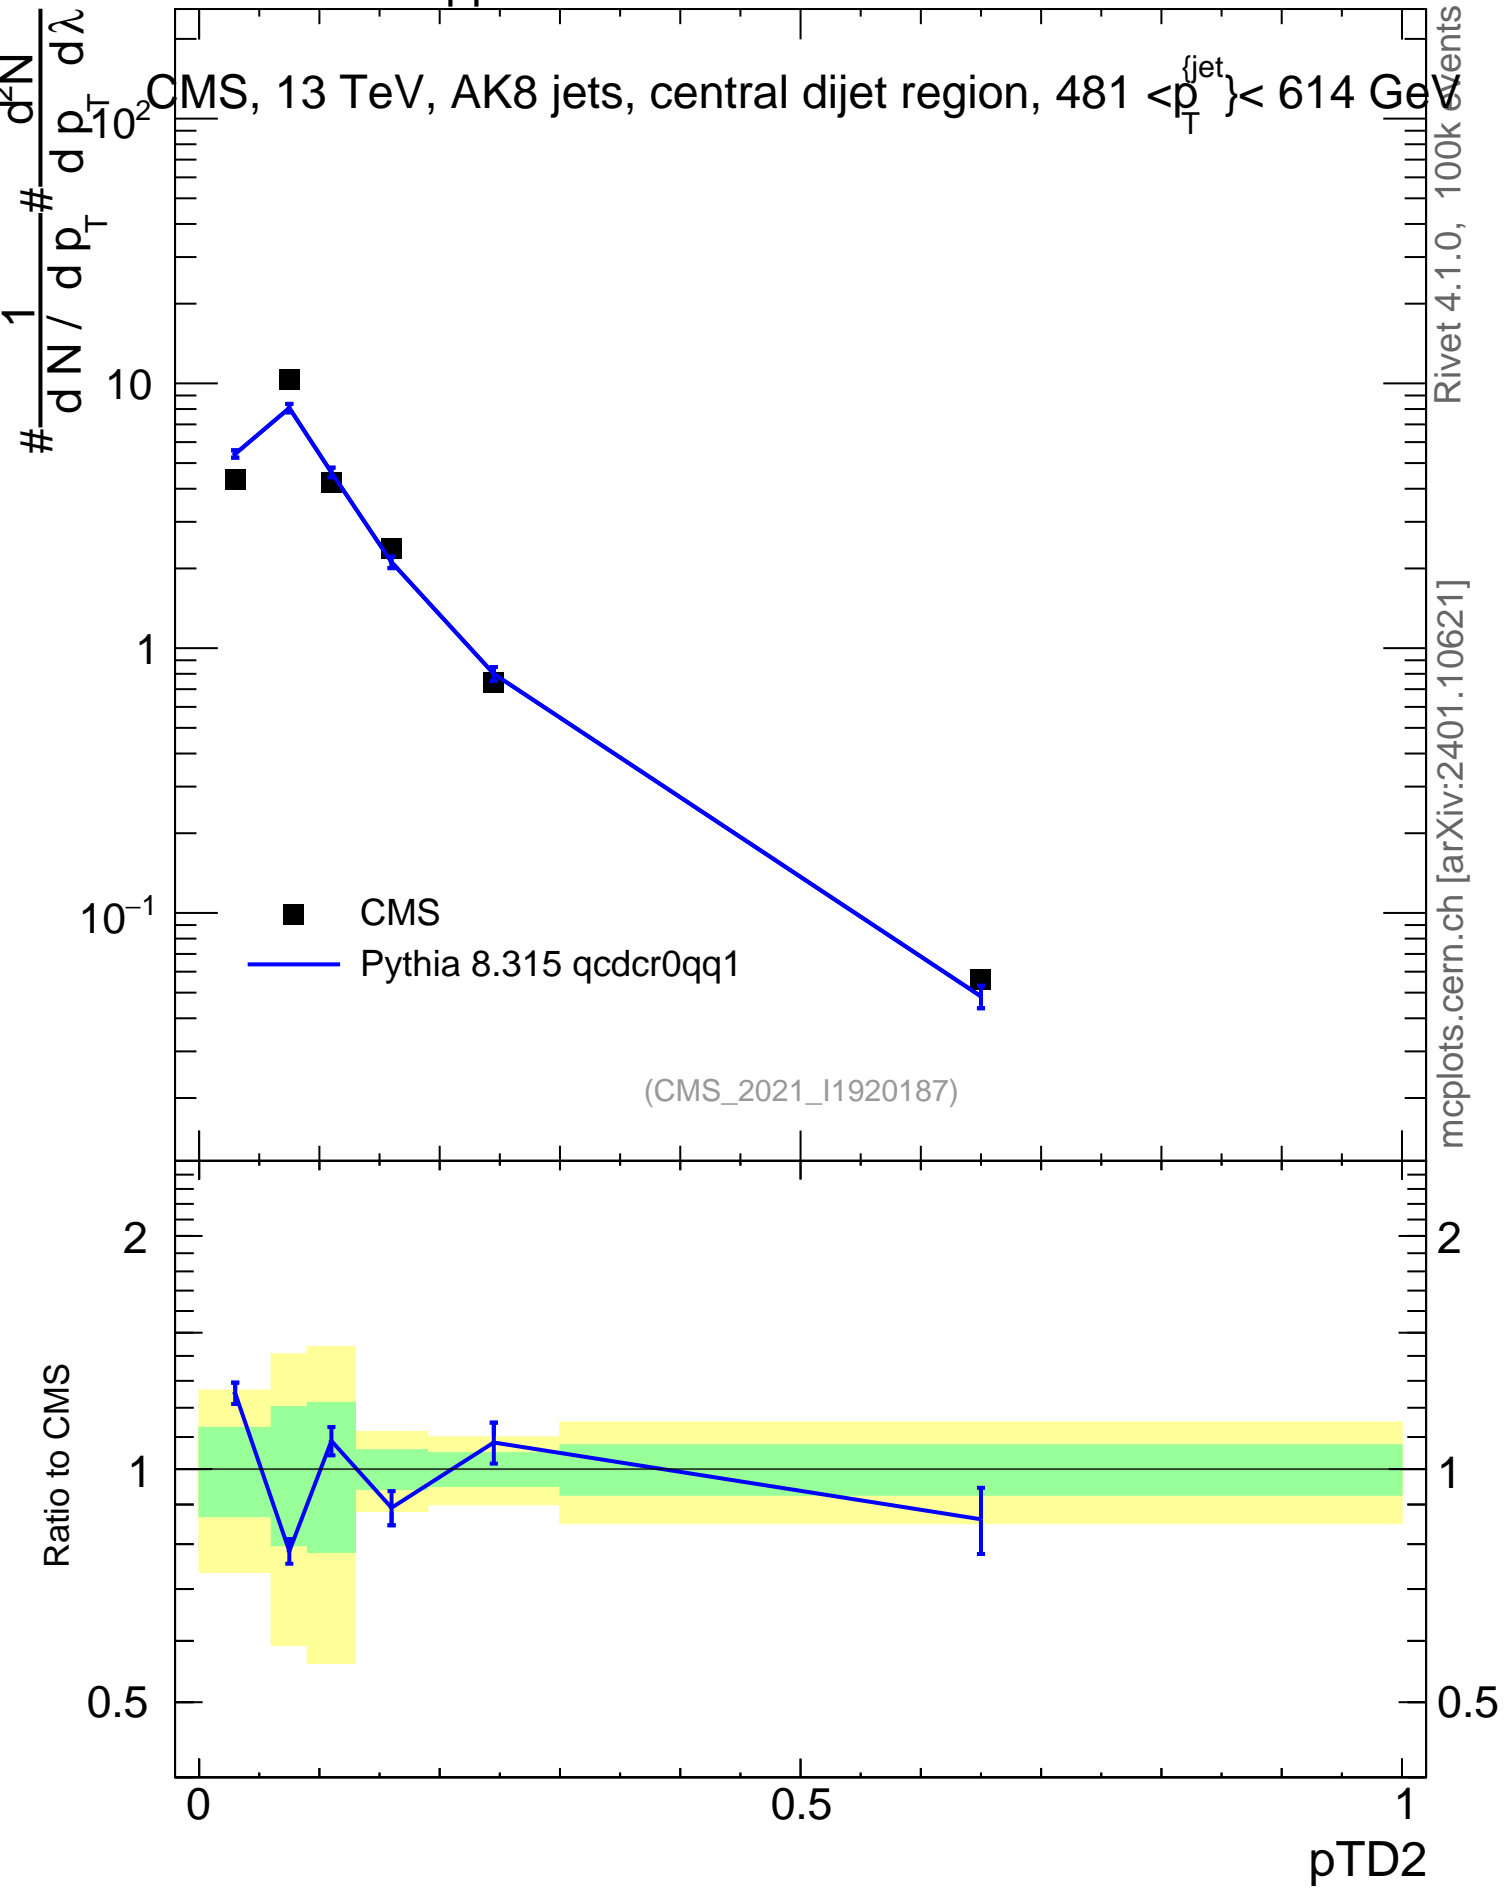

13000 GeV pp

Jets

CMS, 13 TeV, AK8 jets, central dijet region, $481 < p_T^{\text{jets}} < 614 \text{ GeV}$

mcplots.cern.ch [arXiv:2401.10621]

Rivet 4.1.0, 100k Events

(CMS_2021_I1920187)