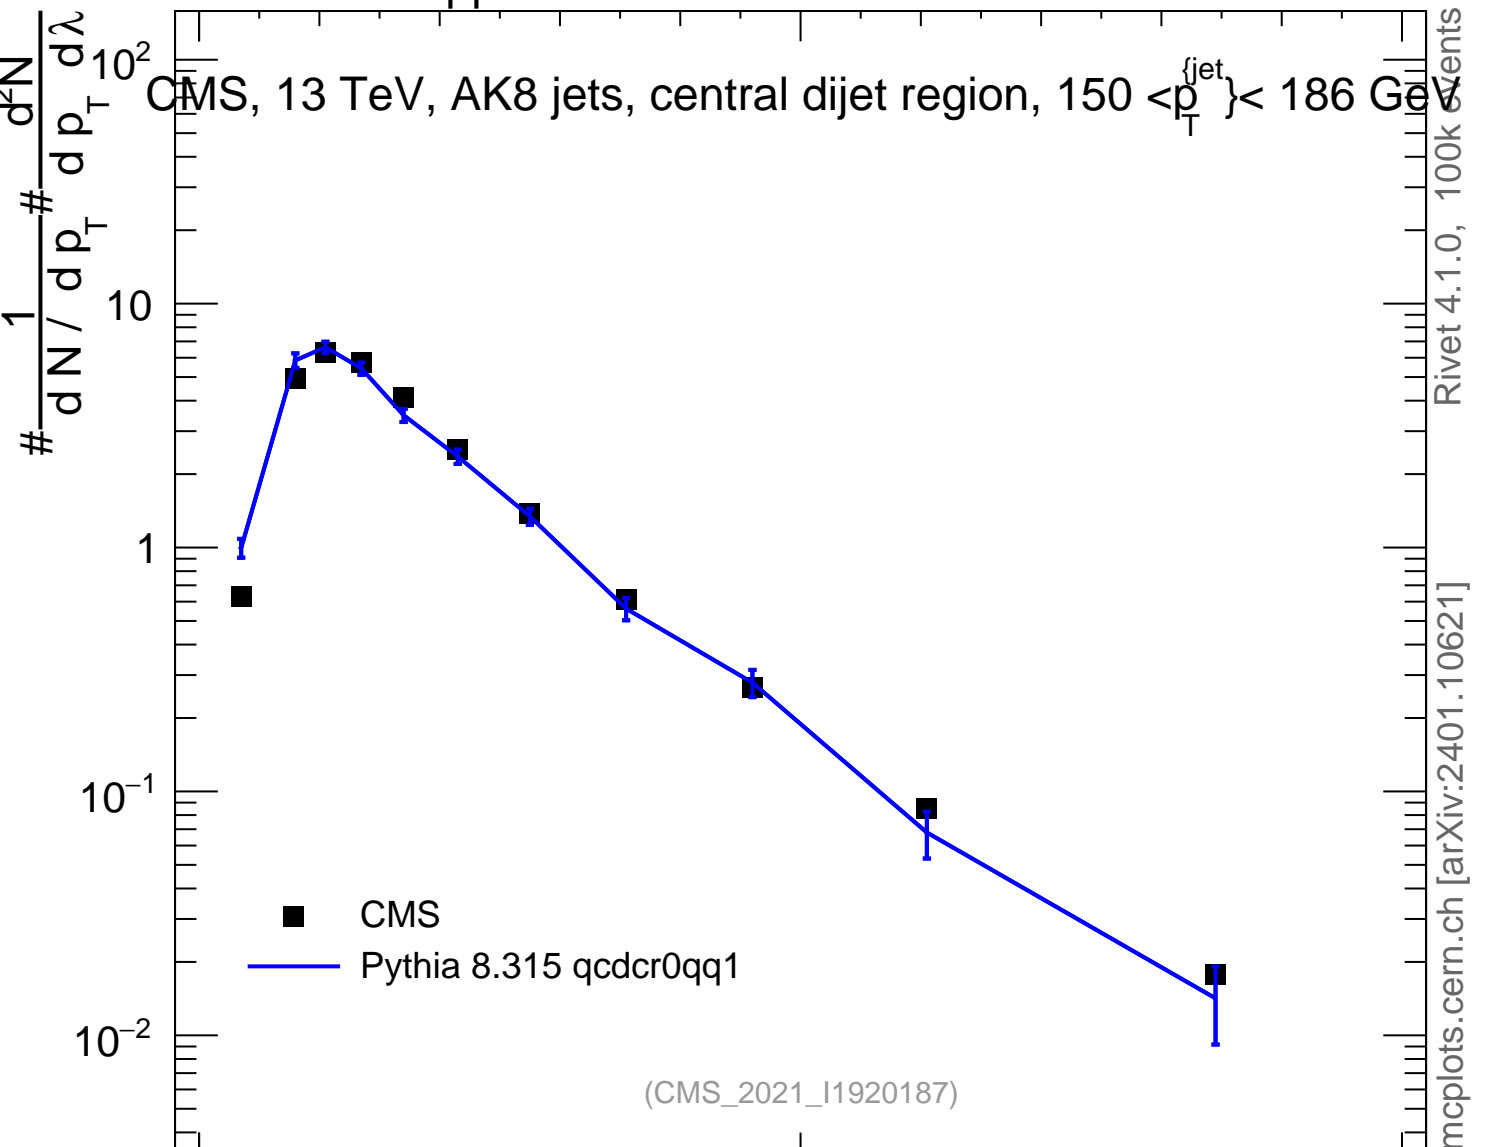

13000 GeV pp

Jets

CMS, 13 TeV, AK8 jets, central dijet region, $150 < p_T^{\text{jets}} < 186$ GeV

(CMS_2021_I1920187)

mcplots.cern.ch [arXiv:2401.10621]

Rivet 4.1.0, 100k events