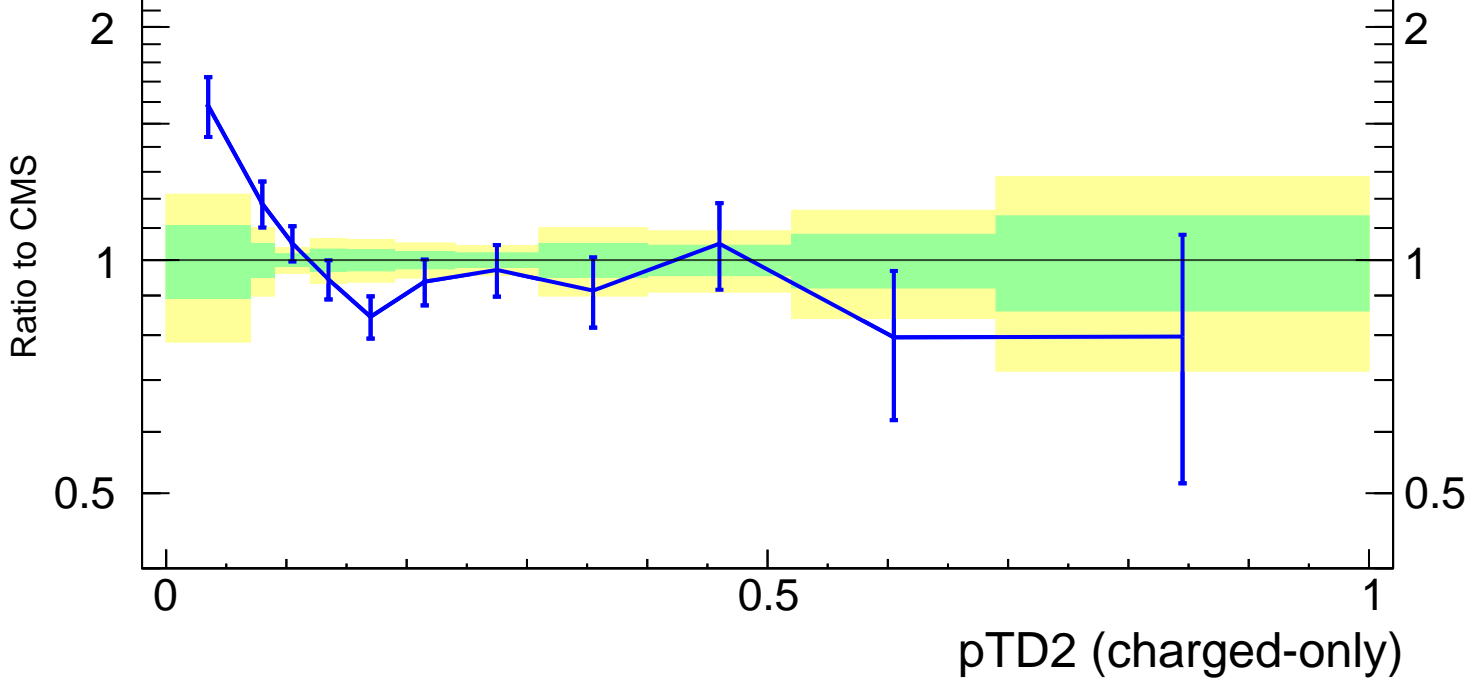

13000 GeV pp

Jets

CMS, 13 TeV, AK8 jets, central dijet region, $150 < p_T^{\text{jets}} < 186$ GeV

(CMS_2021_I1920187)

mcplots.cern.ch [arXiv:2401.10621]

Rivet 4.1.0, 100k events