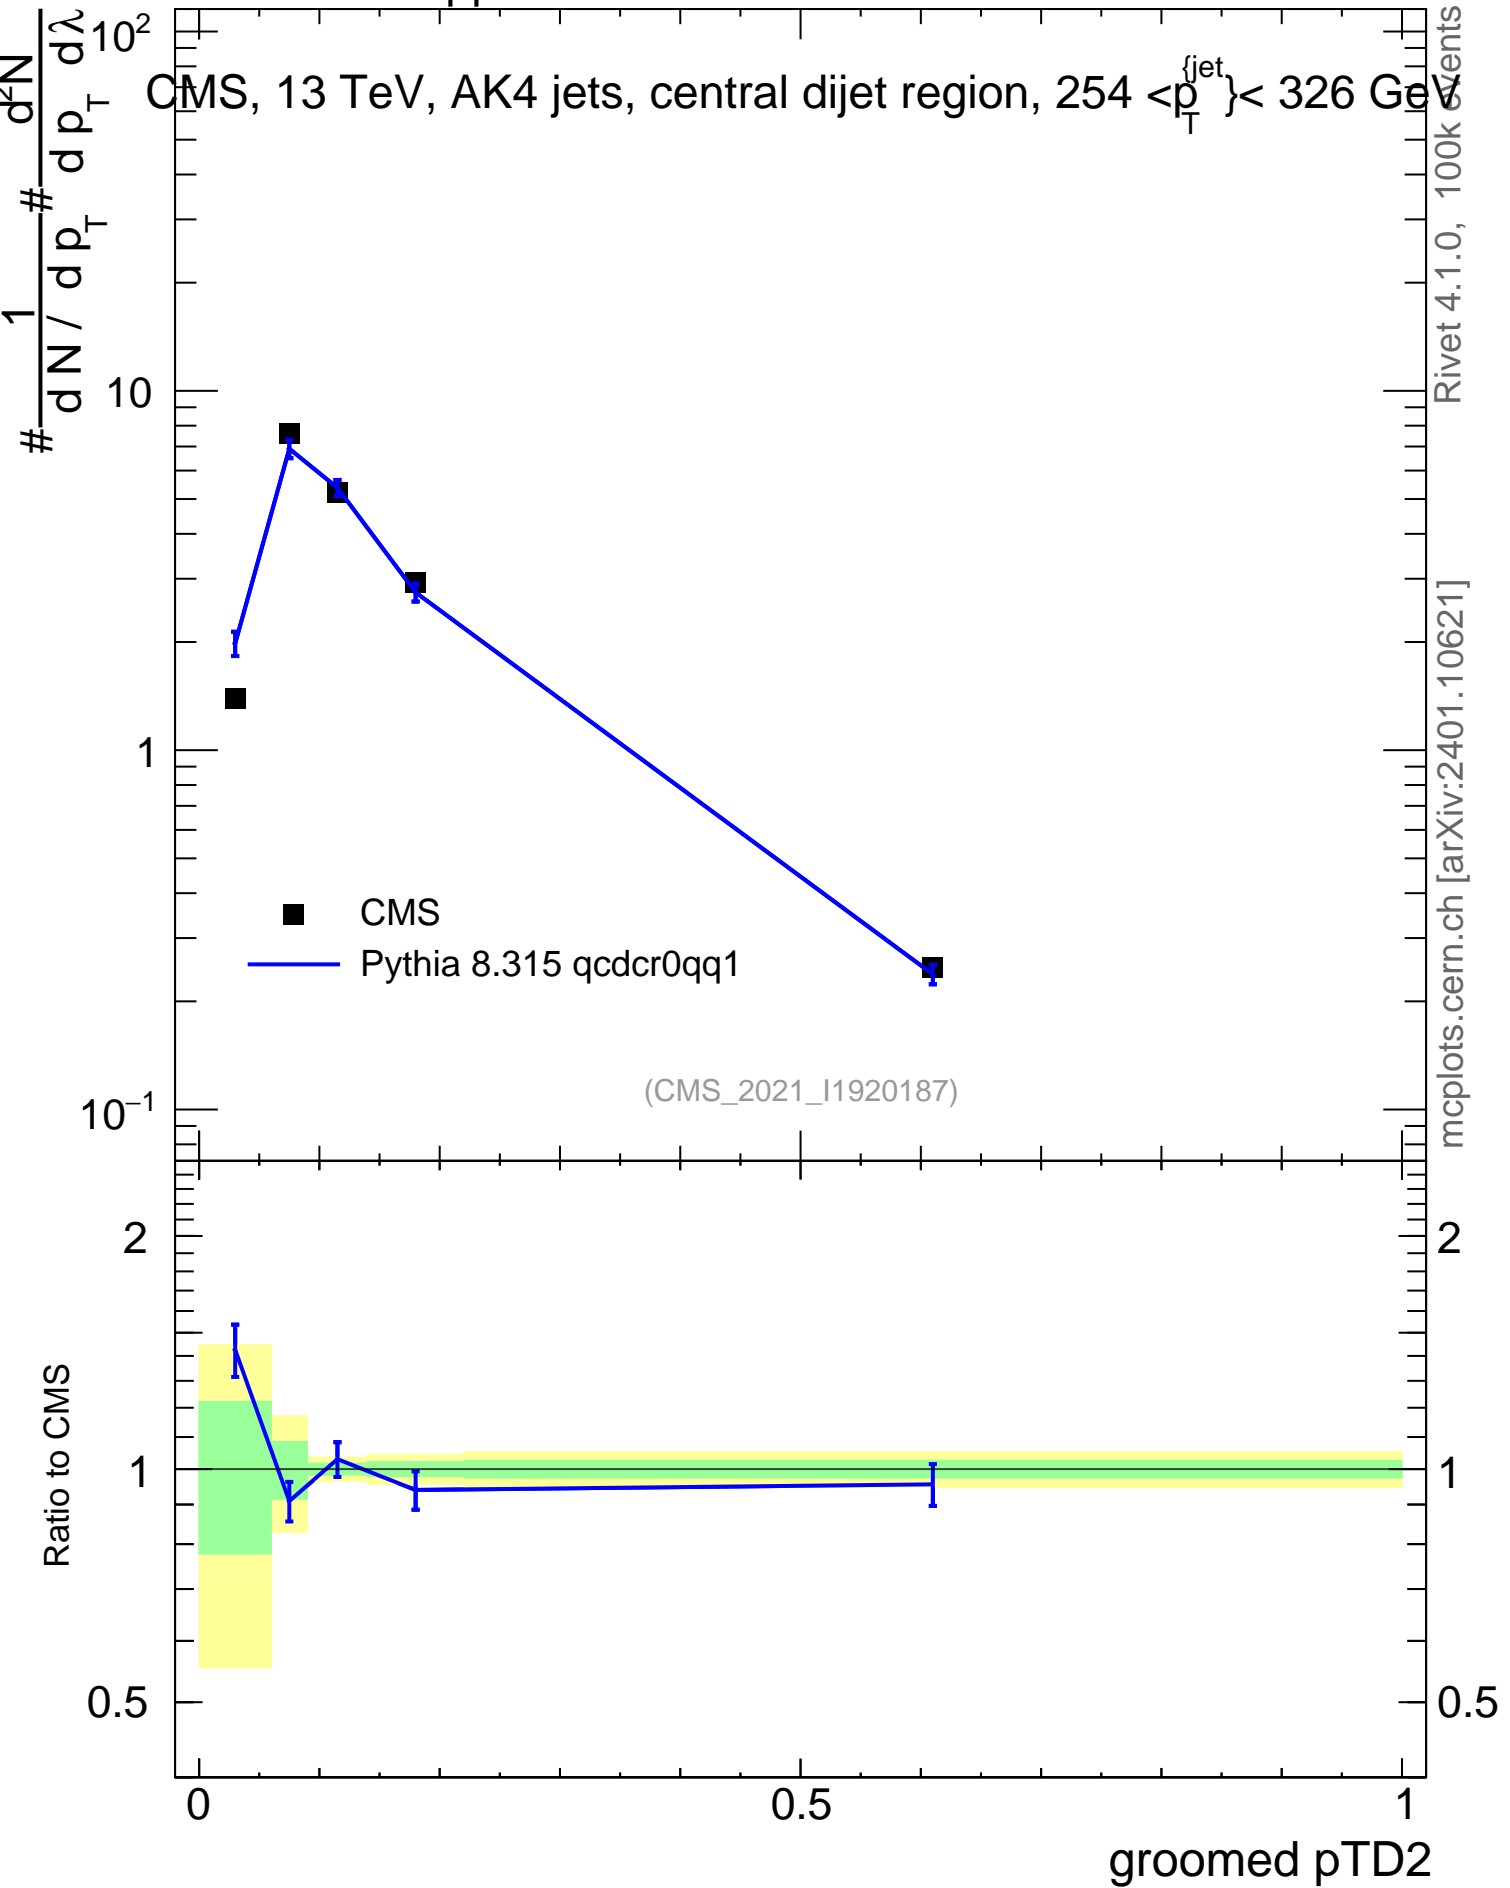

13000 GeV pp

Jets

CMS, 13 TeV, AK4 jets, central dijet region, $254 < p_{T}^{\text{jets}} < 326$ GeV

Rivet 4.1.0, 100k events
mcplots.cern.ch [arXiv:2401.10621]

(CMS_2021_I1920187)