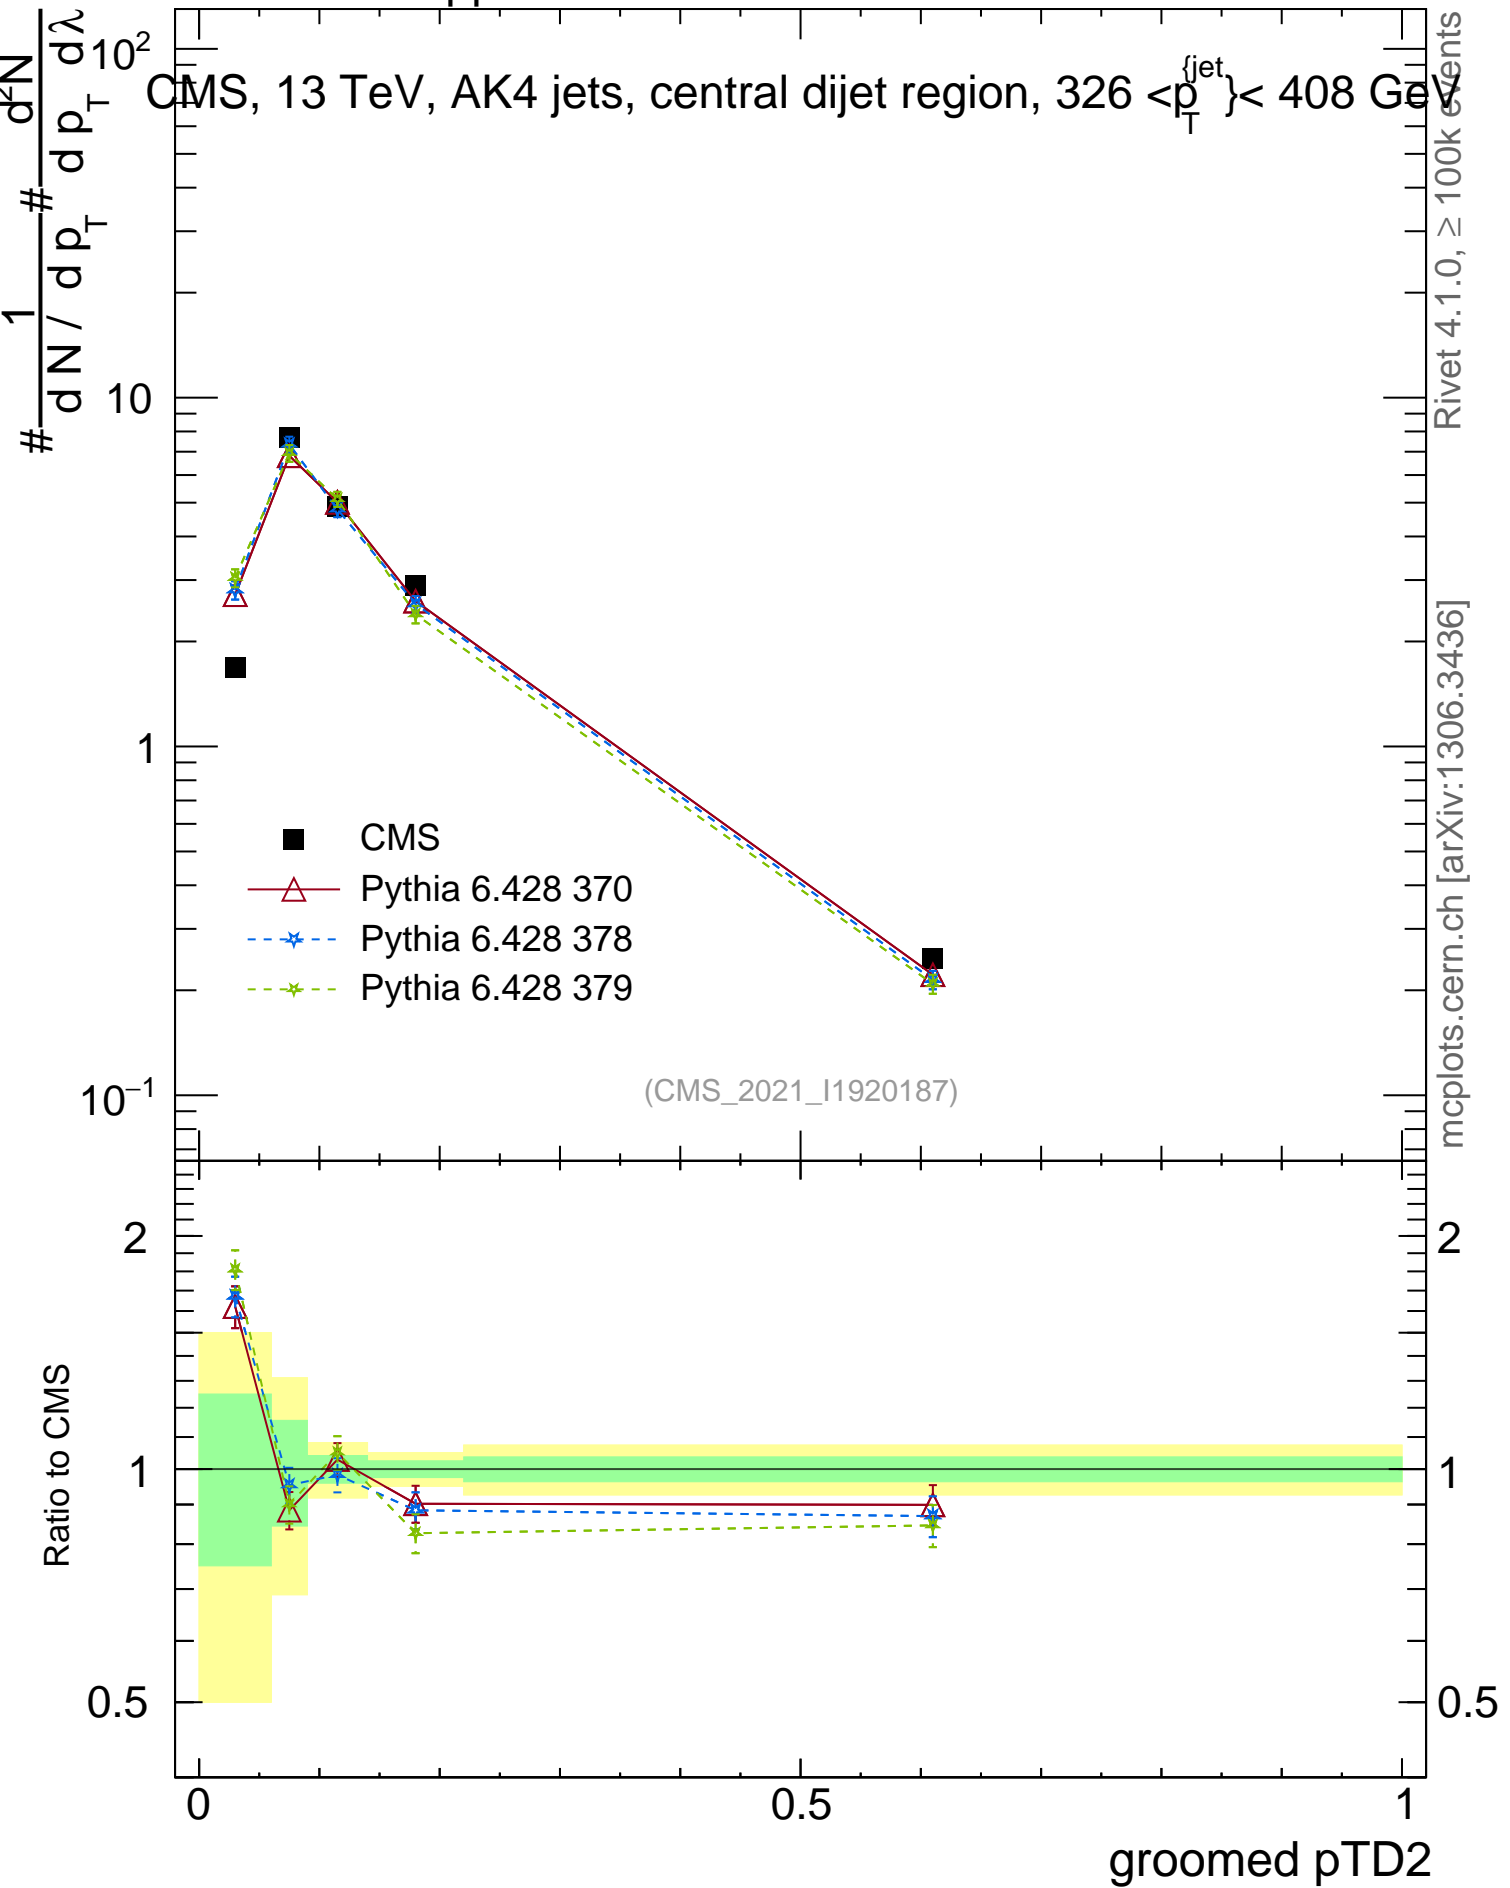

13000 GeV pp

Jets

CMS, 13 TeV, AK4 jets, central dijet region, $326 < p_T^{\text{jets}} < 408$ GeV

mcplots.cern.ch [arXiv:1306.3436]

Rivet 4.1.0, $\geq 100k$ events