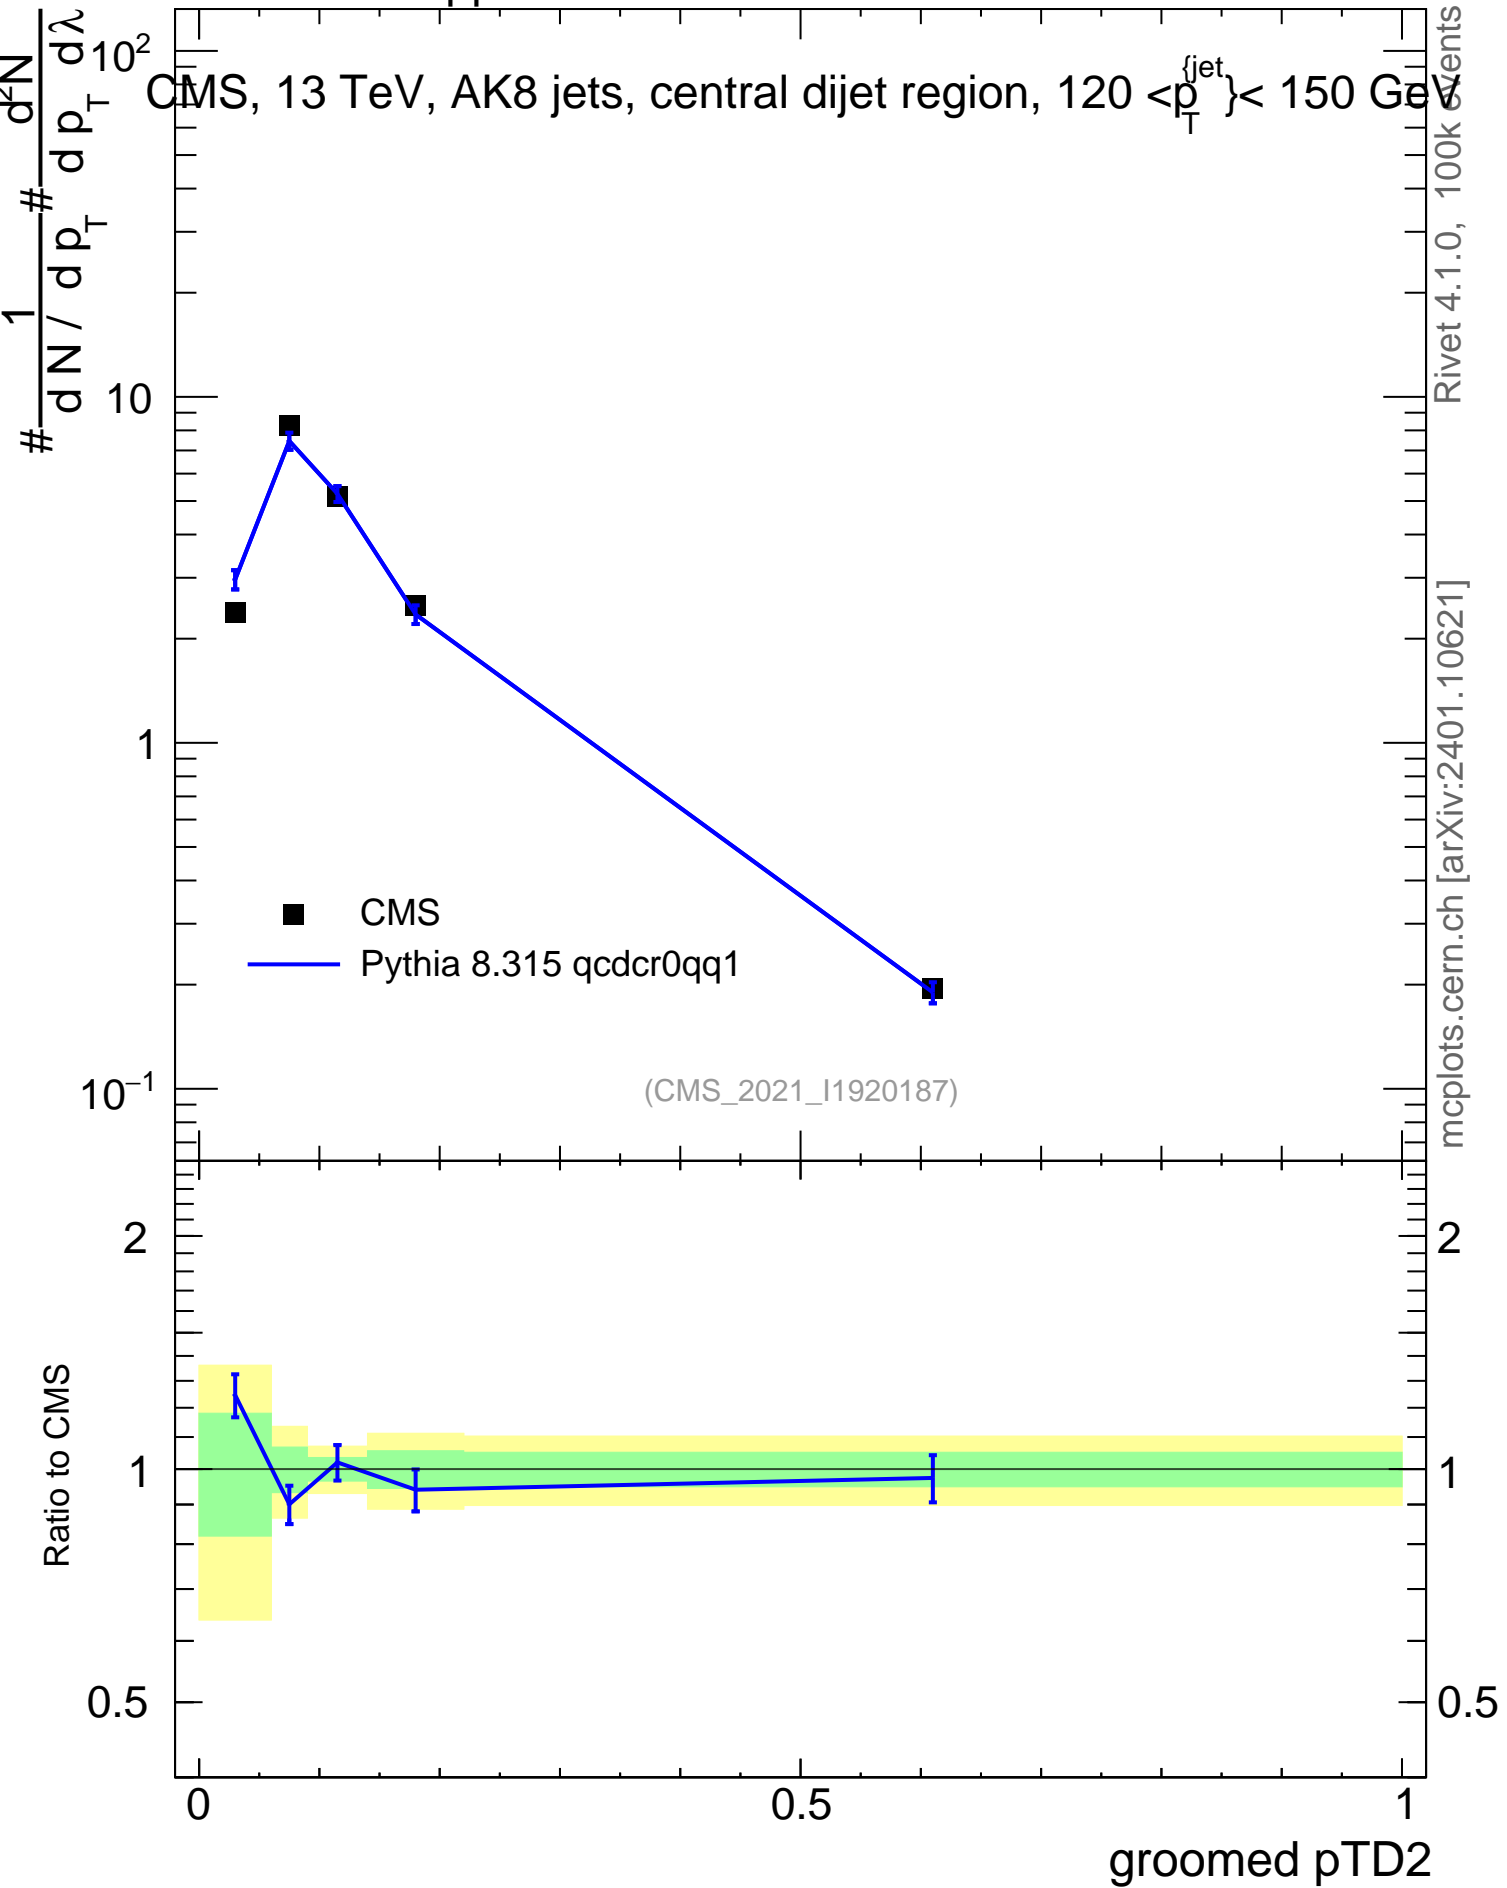

13000 GeV pp

Jets

CMS, 13 TeV, AK8 jets, central dijet region, $120 < p_{T}^{\{jet\}} < 150$ GeV

Rivet 4.1.0, 100k events
mcplots.cern.ch [arXiv:2401.10621]