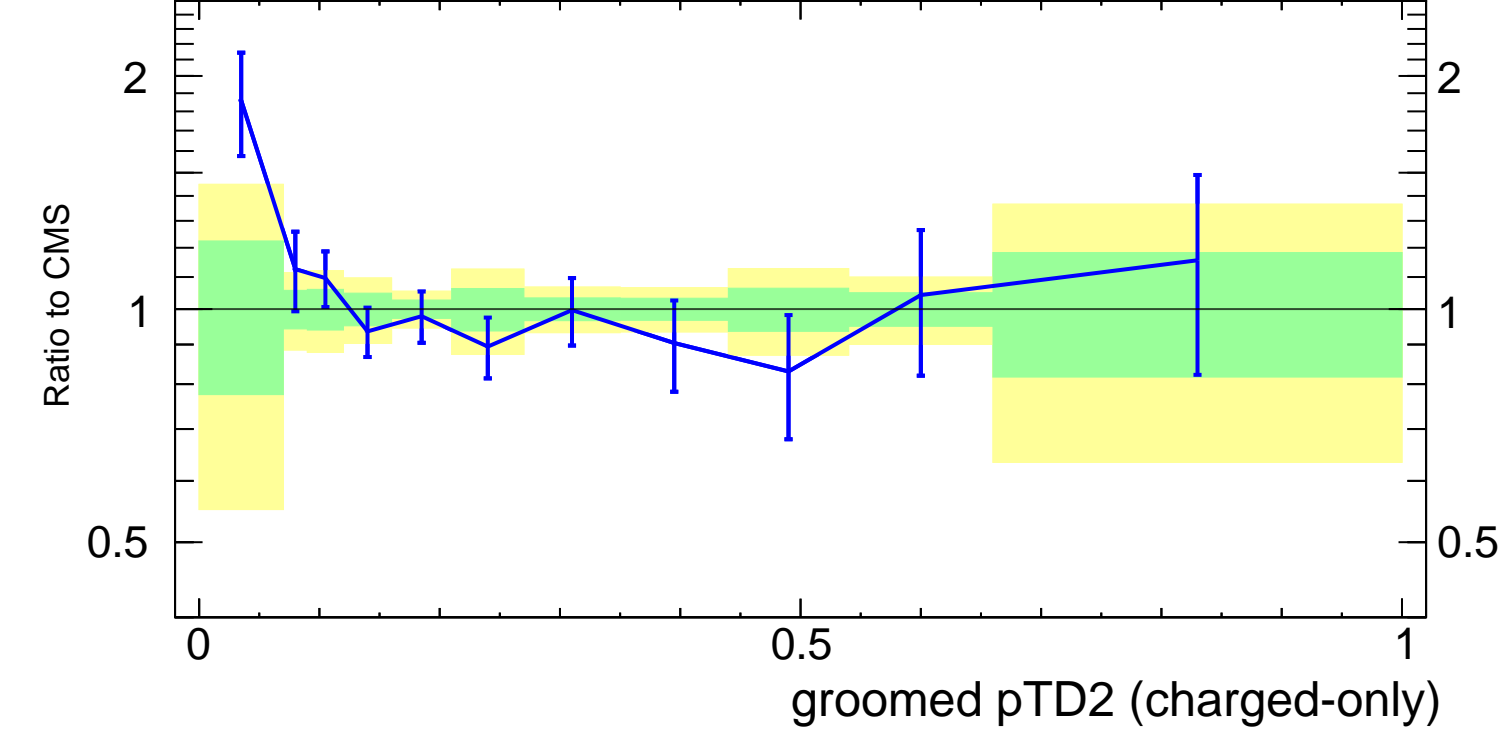

13000 GeV pp

Jets

CMS, 13 TeV, AK8 jets, central dijet region,  $65 < p_T^{\text{jets}} < 88$  GeV

Rivet 4.1.0, 100k events  
mcplots.cern.ch [arXiv:2401.10621]