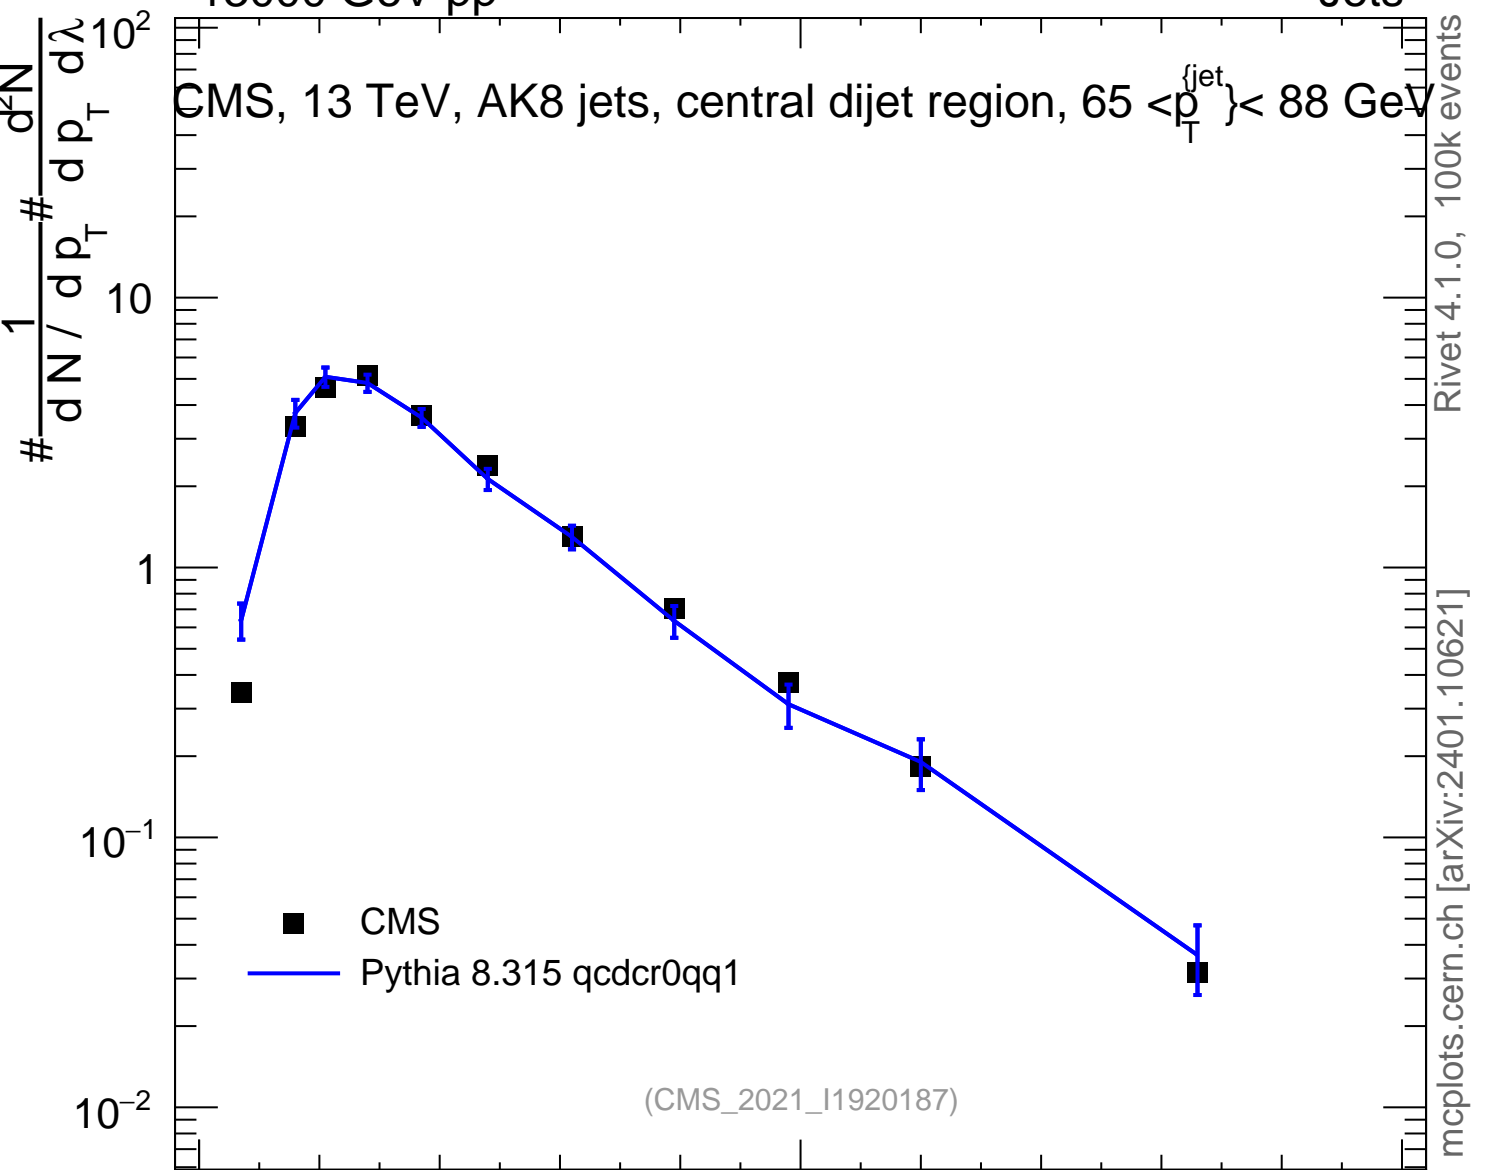

13000 GeV pp

Jets

CMS, 13 TeV, AK8 jets, central dijet region,  $65 < p_T^{\text{jets}} < 88$  GeV

Rivet 4.1.0, 100k events  
mcplots.cern.ch [arXiv:2401.10621]