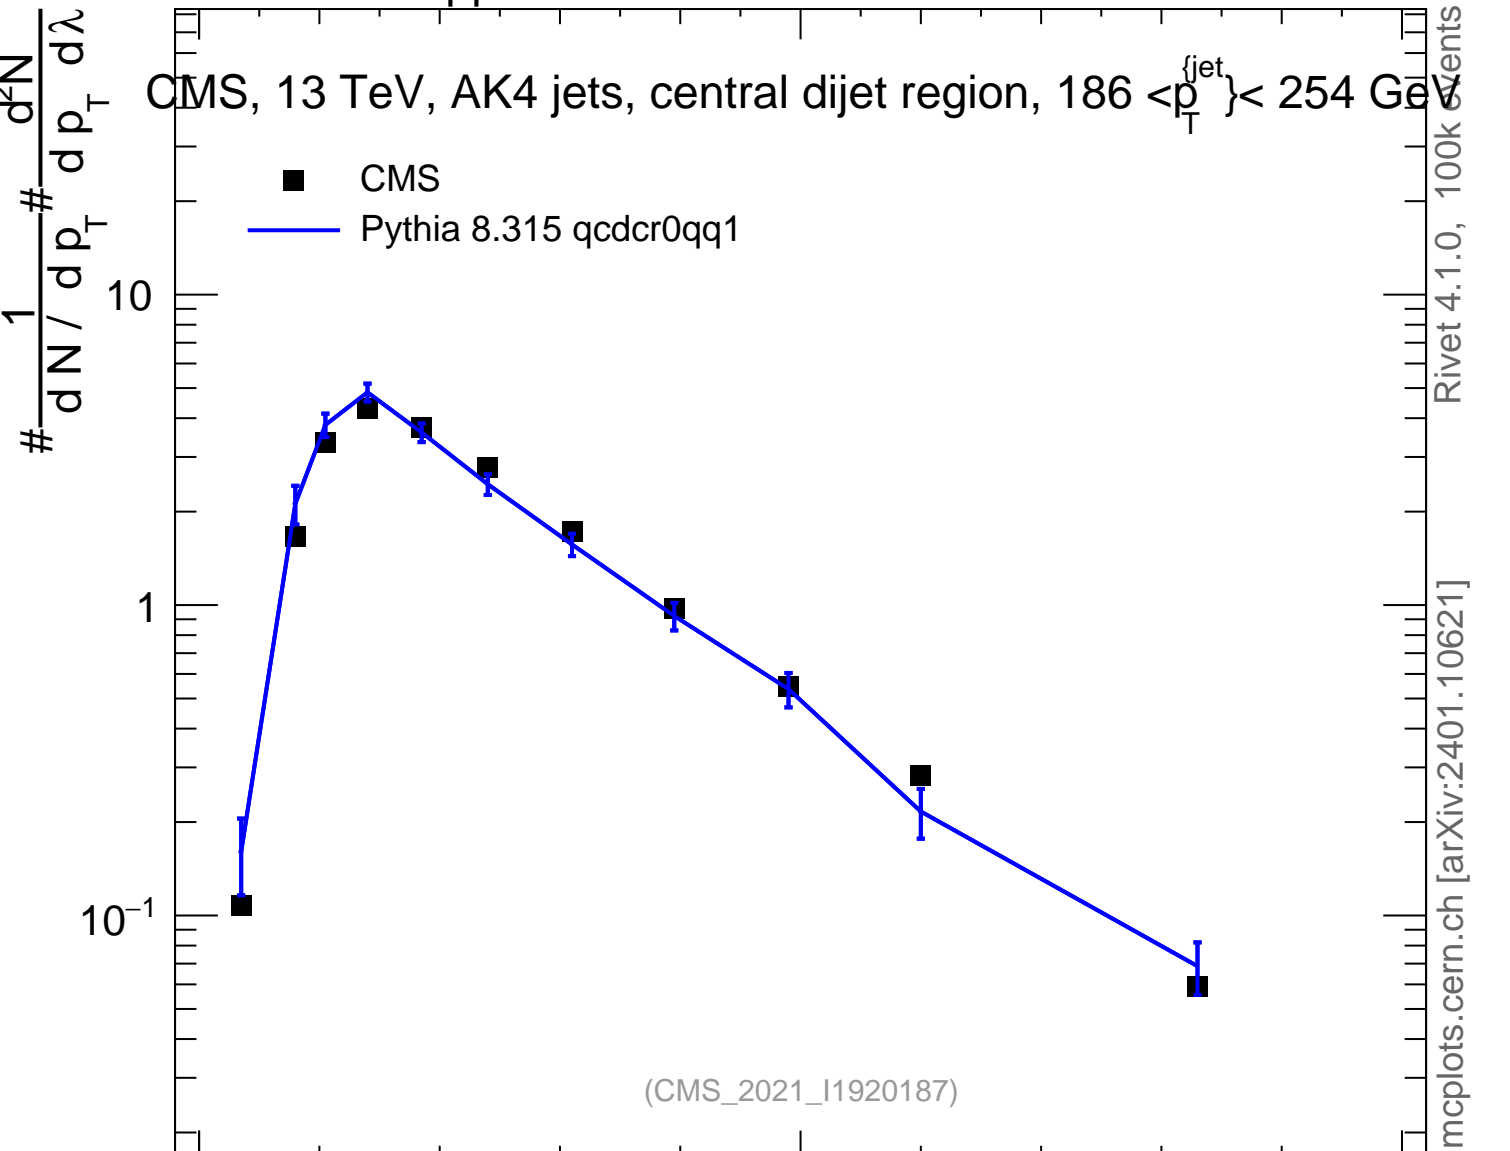

13000 GeV pp

Jets

CMS, 13 TeV, AK4 jets, central dijet region, $186 < p_T^{\text{jets}} < 254$ GeV

Rivet 4.1.0, 100k events
mcplots.cern.ch [arXiv:2401.10621]