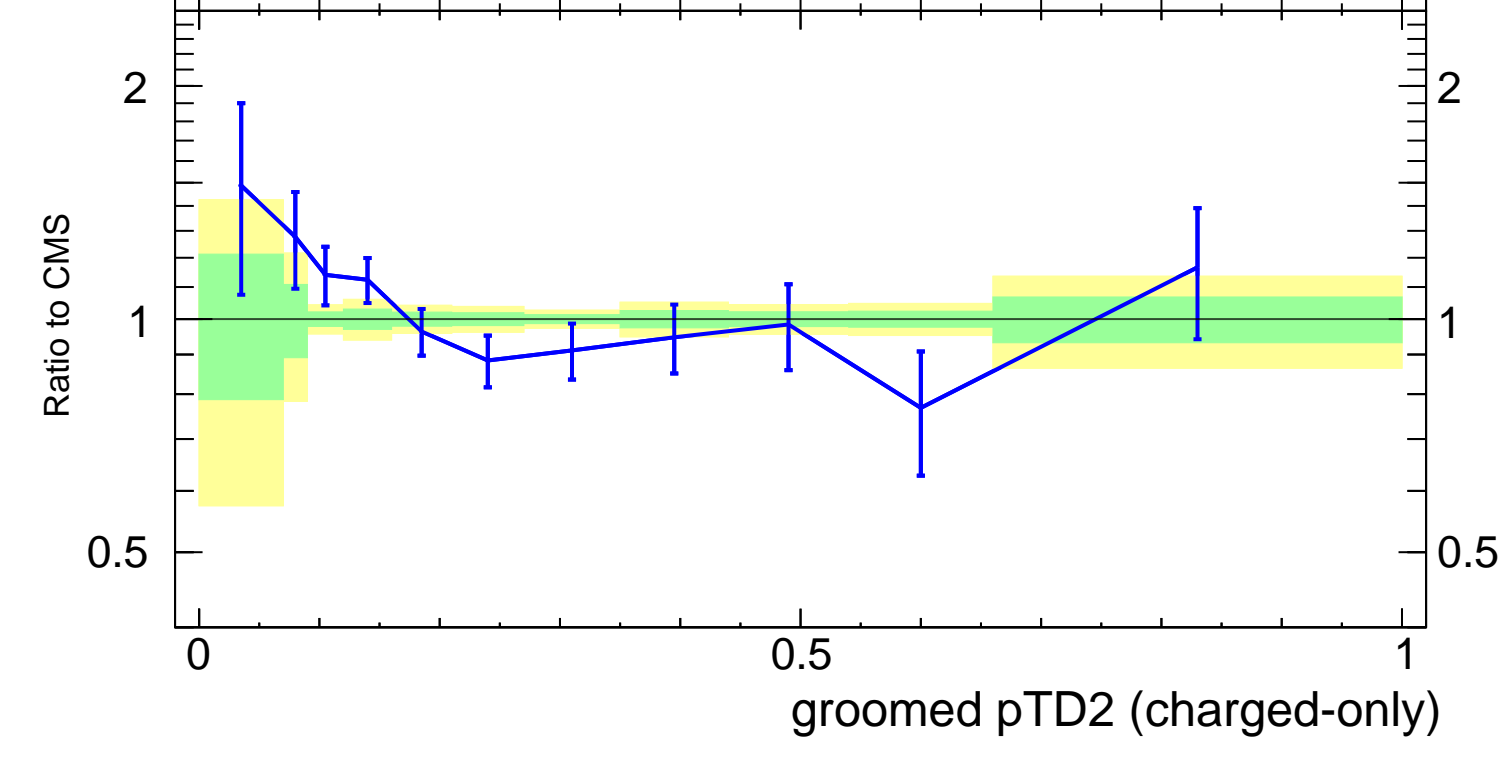

13000 GeV pp

Jets

CMS, 13 TeV, AK4 jets, central dijet region, $186 < p_T^{\text{jets}} < 254$ GeV

Rivet 4.1.0, 100k events
mcplots.cern.ch [arXiv:2401.10621]