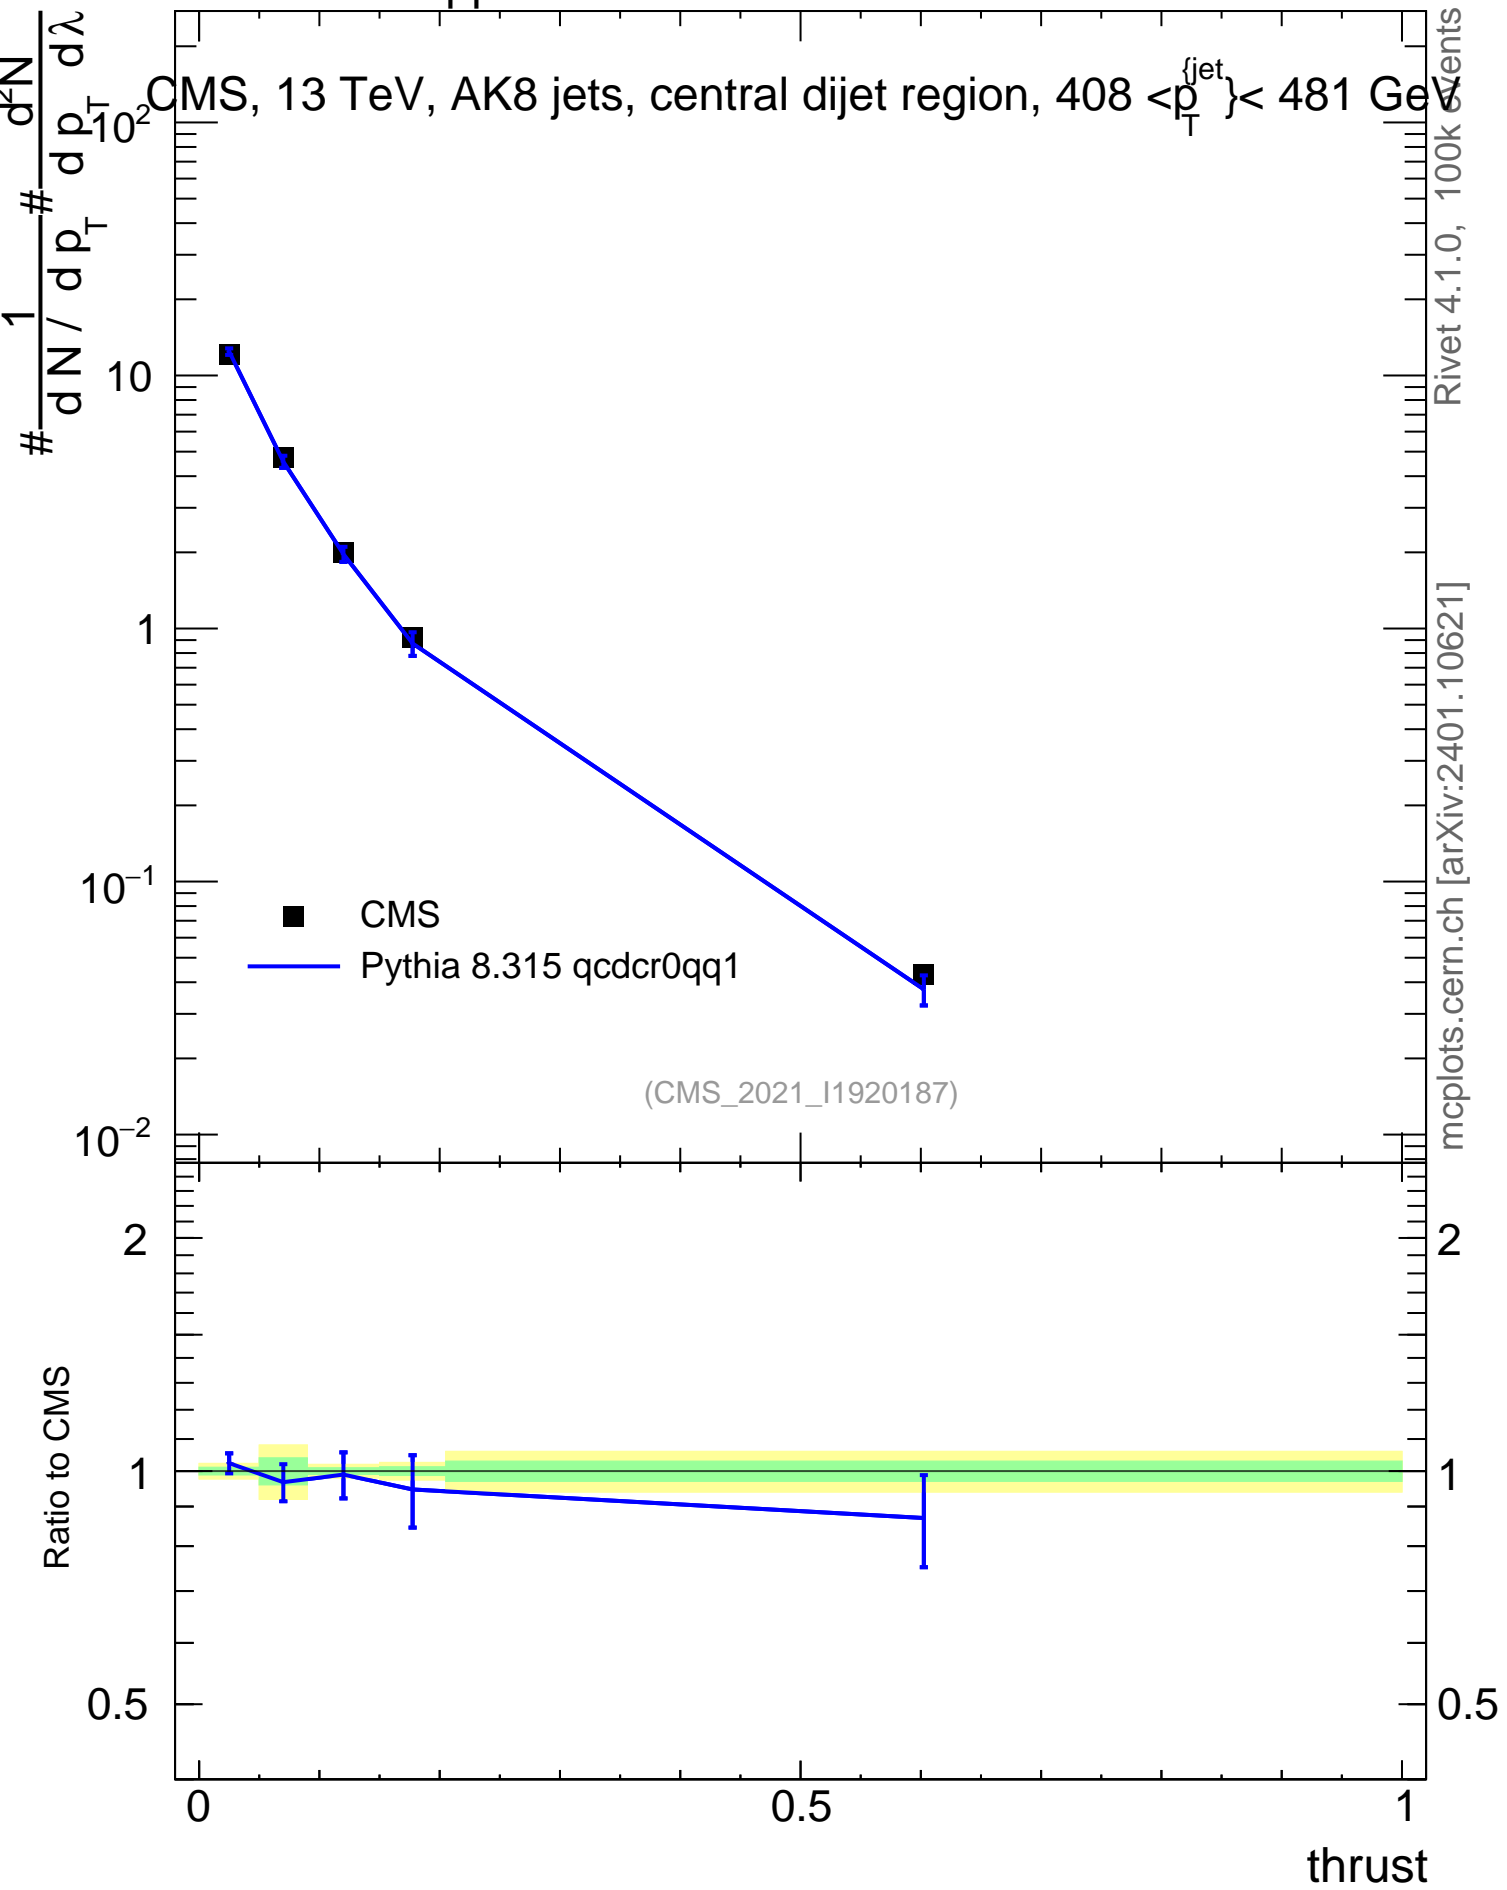

13000 GeV pp

Jets

CMS, 13 TeV, AK8 jets, central dijet region,  $408 < p_T^{\text{jets}} < 481$  GeV

mcplots.cern.ch [arXiv:2401.10621]

Rivet 4.1.0, 100k events