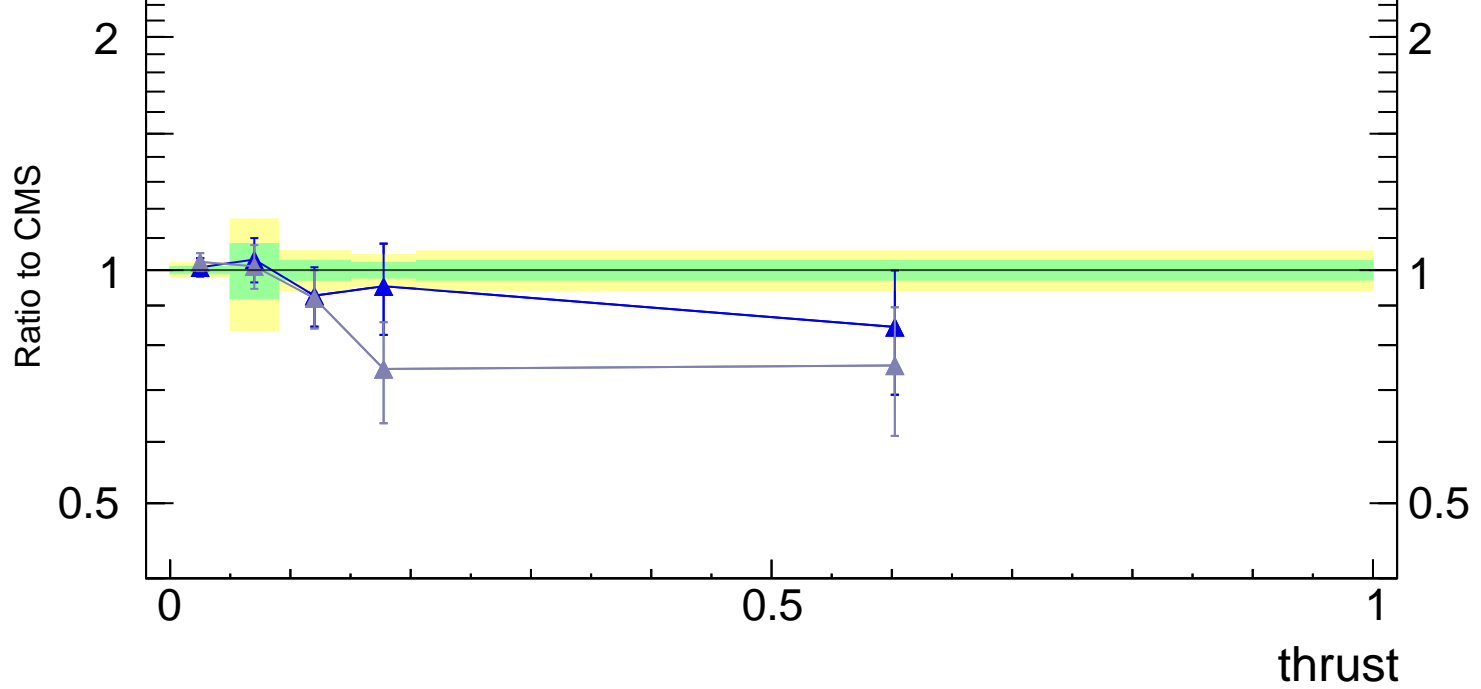

13000 GeV pp

Jets

CMS, 13 TeV, AK4 jets, central dijet region, $800 < p_T^{jet} < 1000$ GeV

Rivet 4.1.0, ≥ 100k events
mcplots.cern.ch [arXiv:1306.3436]