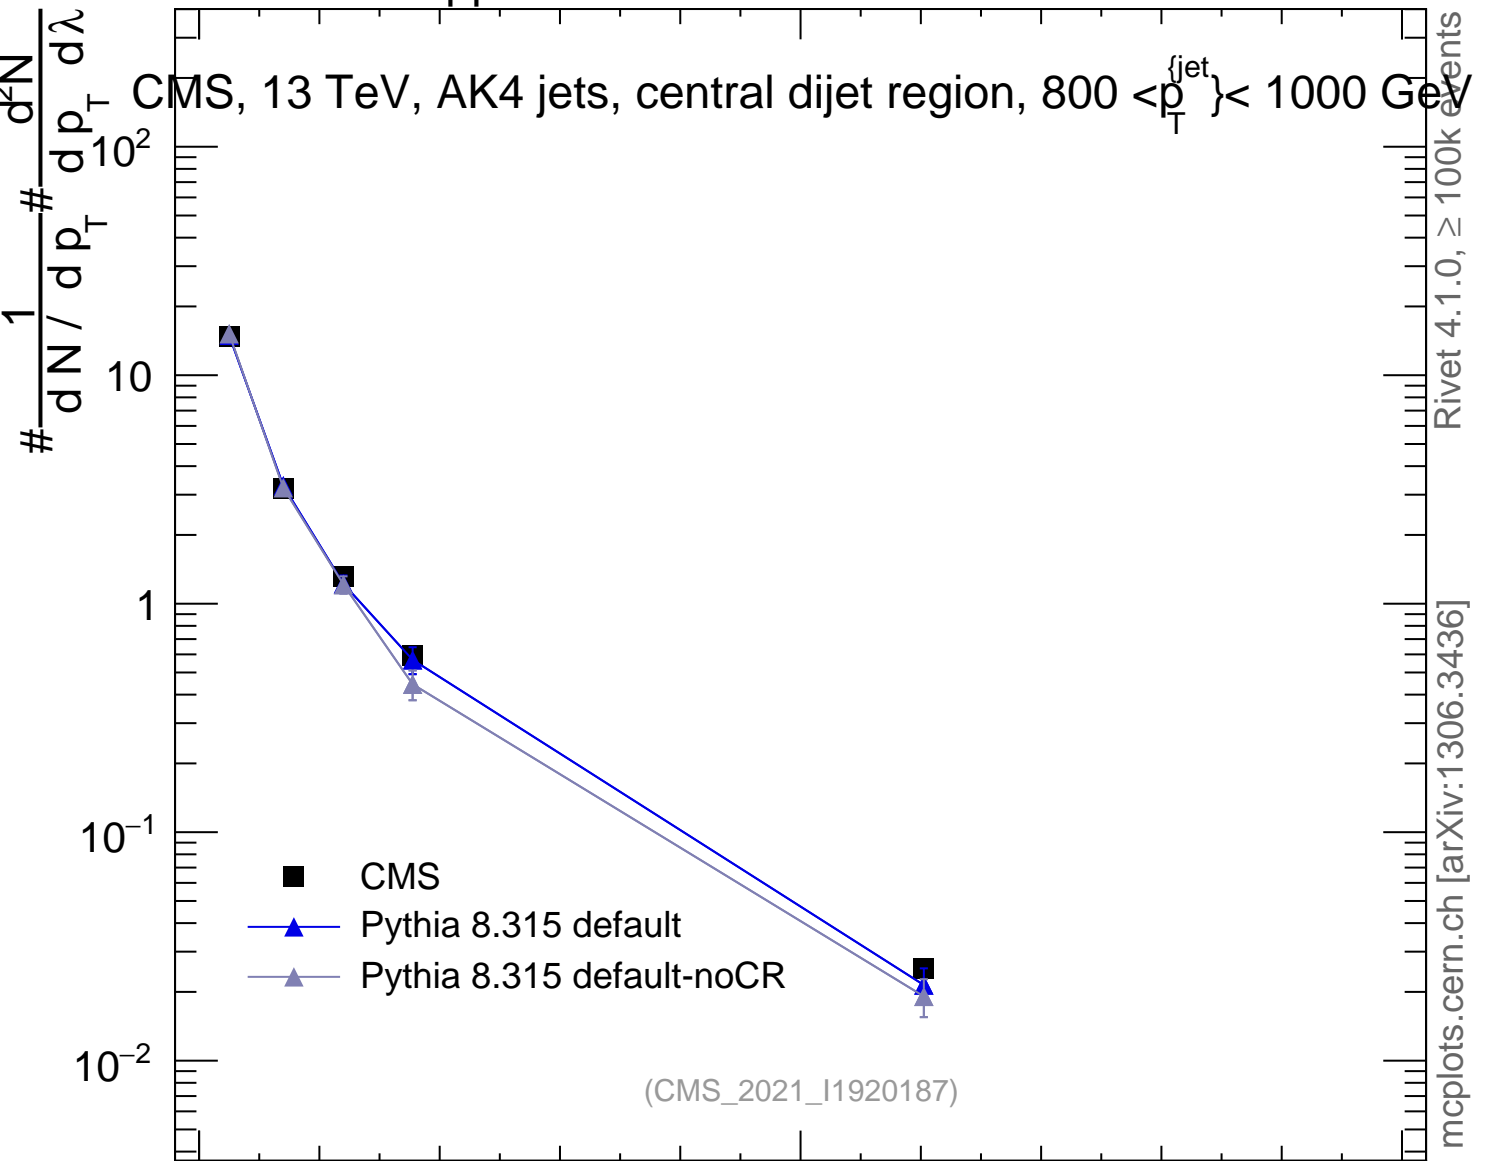

13000 GeV pp

Jets

CMS, 13 TeV, AK4 jets, central dijet region, $800 < p_T^{jet} < 1000$ GeV

Rivet 4.1.0, ≥ 100k events
mcplots.cern.ch [arXiv:1306.3436]