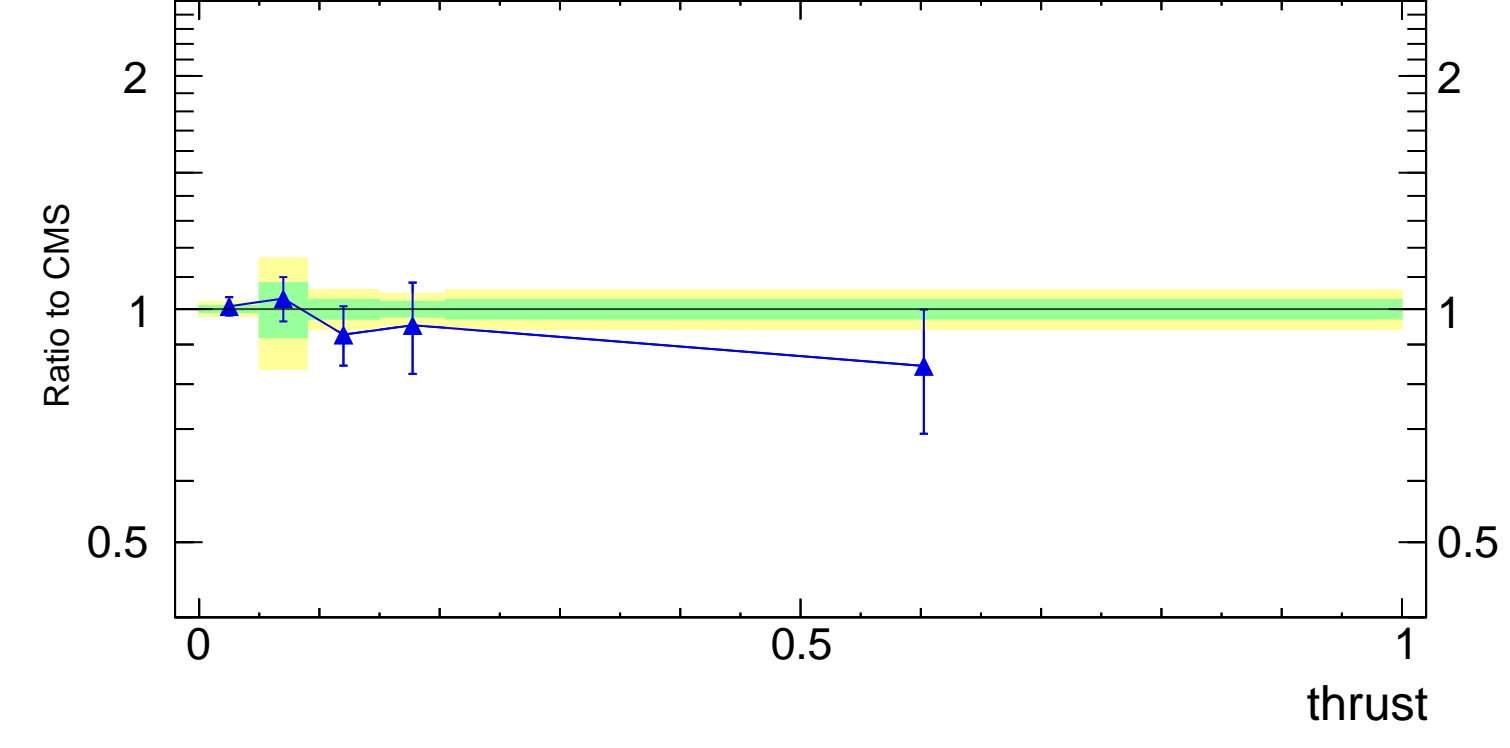

13000 GeV pp

Jets

CMS, 13 TeV, AK4 jets, central dijet region, $800 < p_T^{jet} < 1000$ GeV

Rivet 4.1.0, 100k events
mcplots.cern.ch [arXiv:1306.3436]