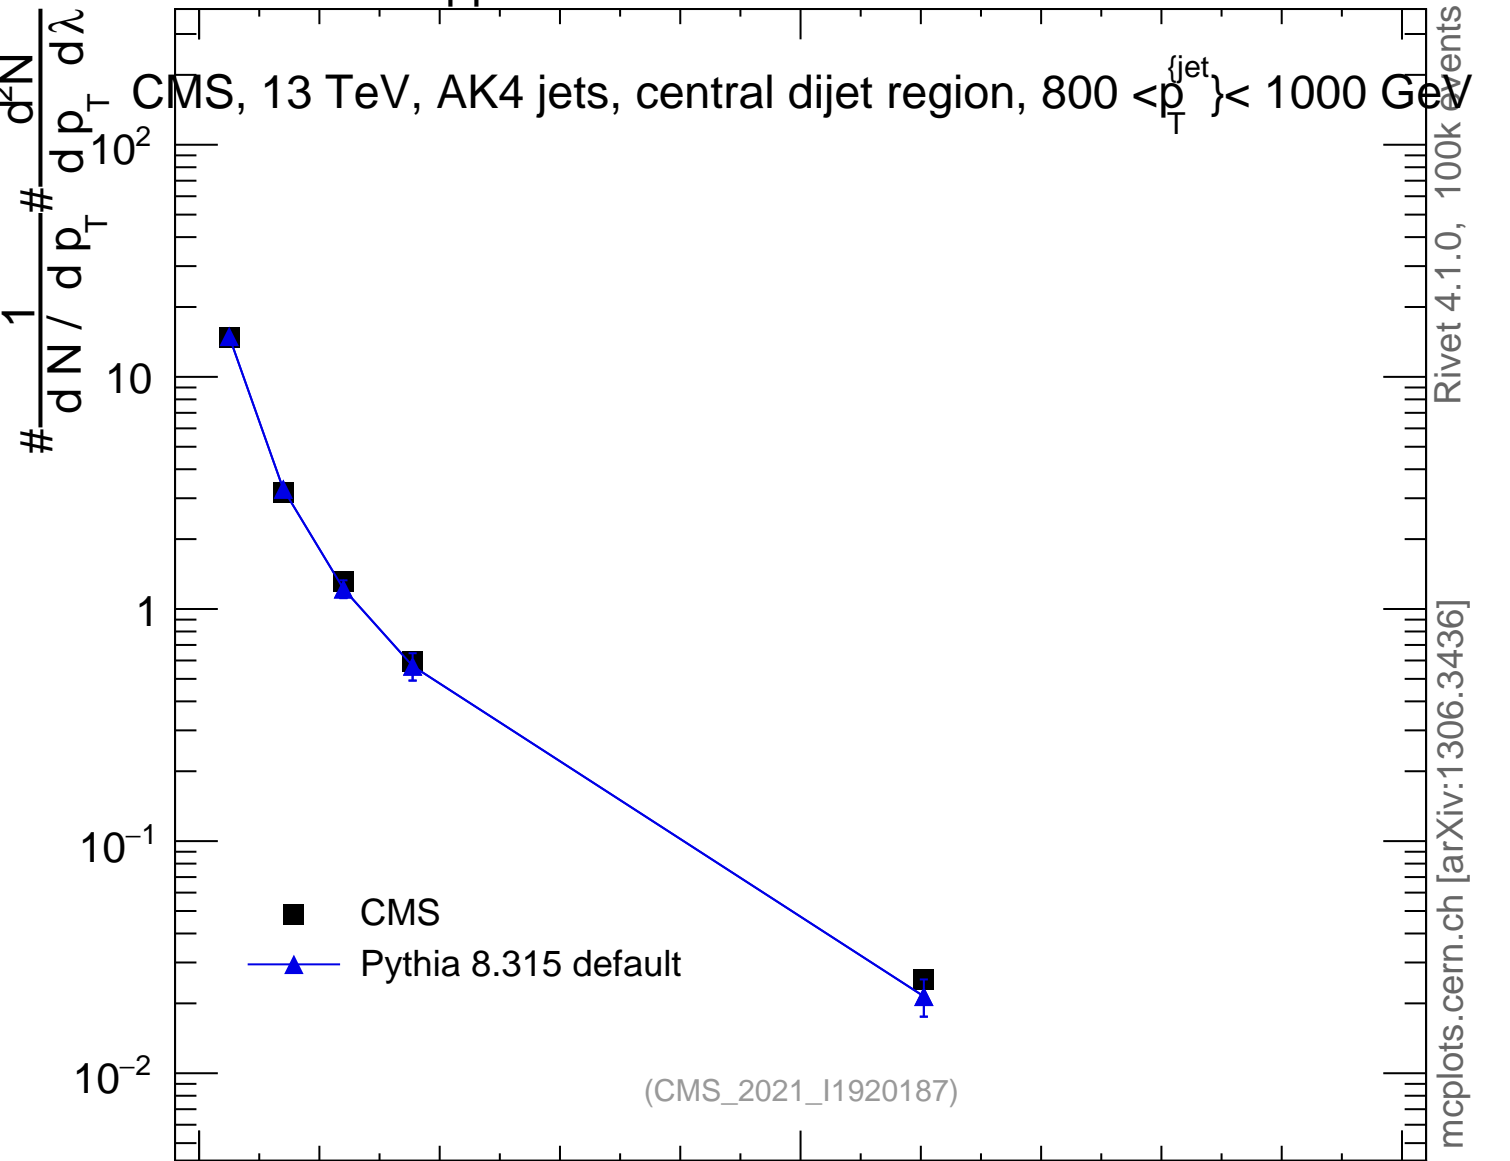

13000 GeV pp

Jets

CMS, 13 TeV, AK4 jets, central dijet region, $800 < p_T^{jet} < 1000$ GeV

Rivet 4.1.0, 100k events
mcplots.cern.ch [arXiv:1306.3436]