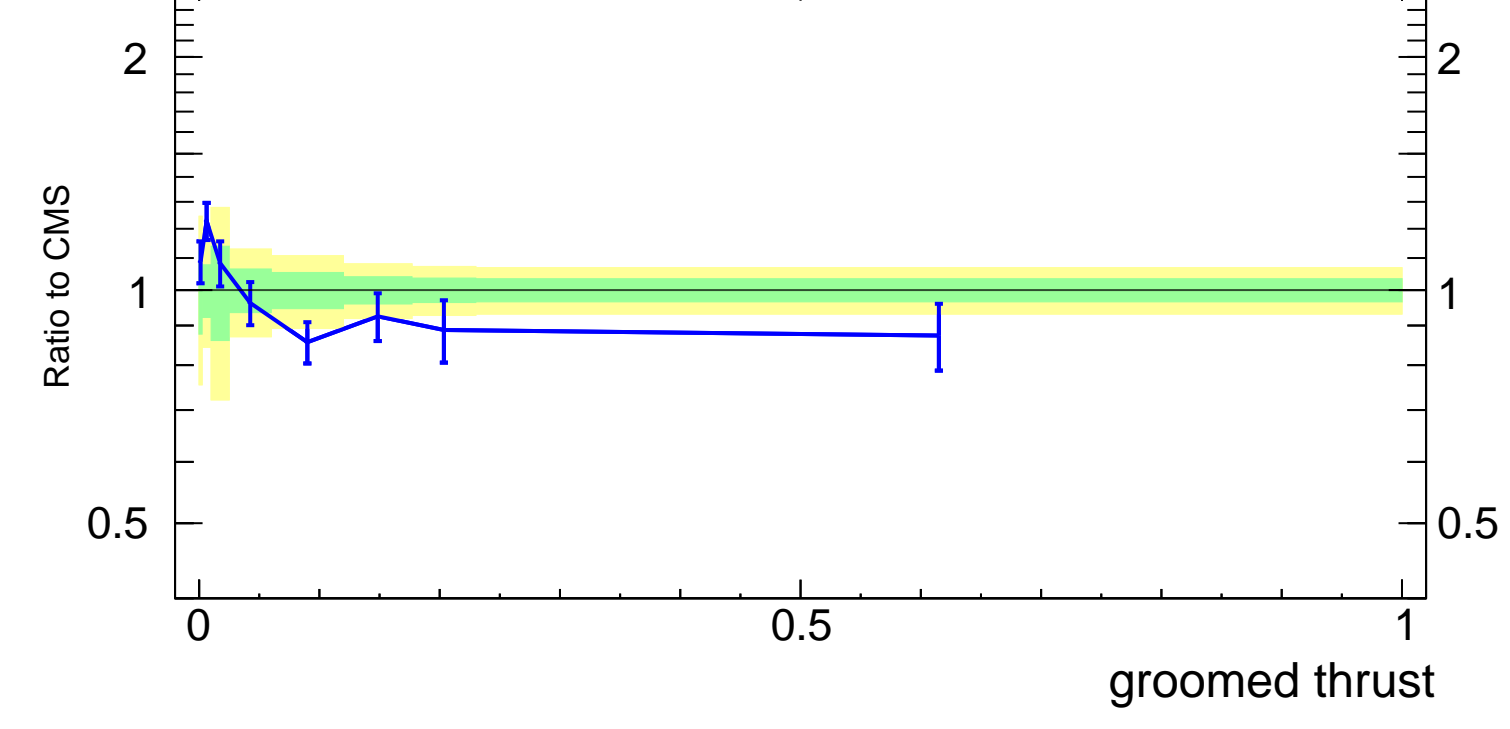

13000 GeV pp

Jets

CMS, 13 TeV, AK8 jets, central dijet region, $88 < p_T^{jet} < 120$ GeV

Rivet 4.1.0, 100k events
mcplots.cern.ch [arXiv:2401.10621]