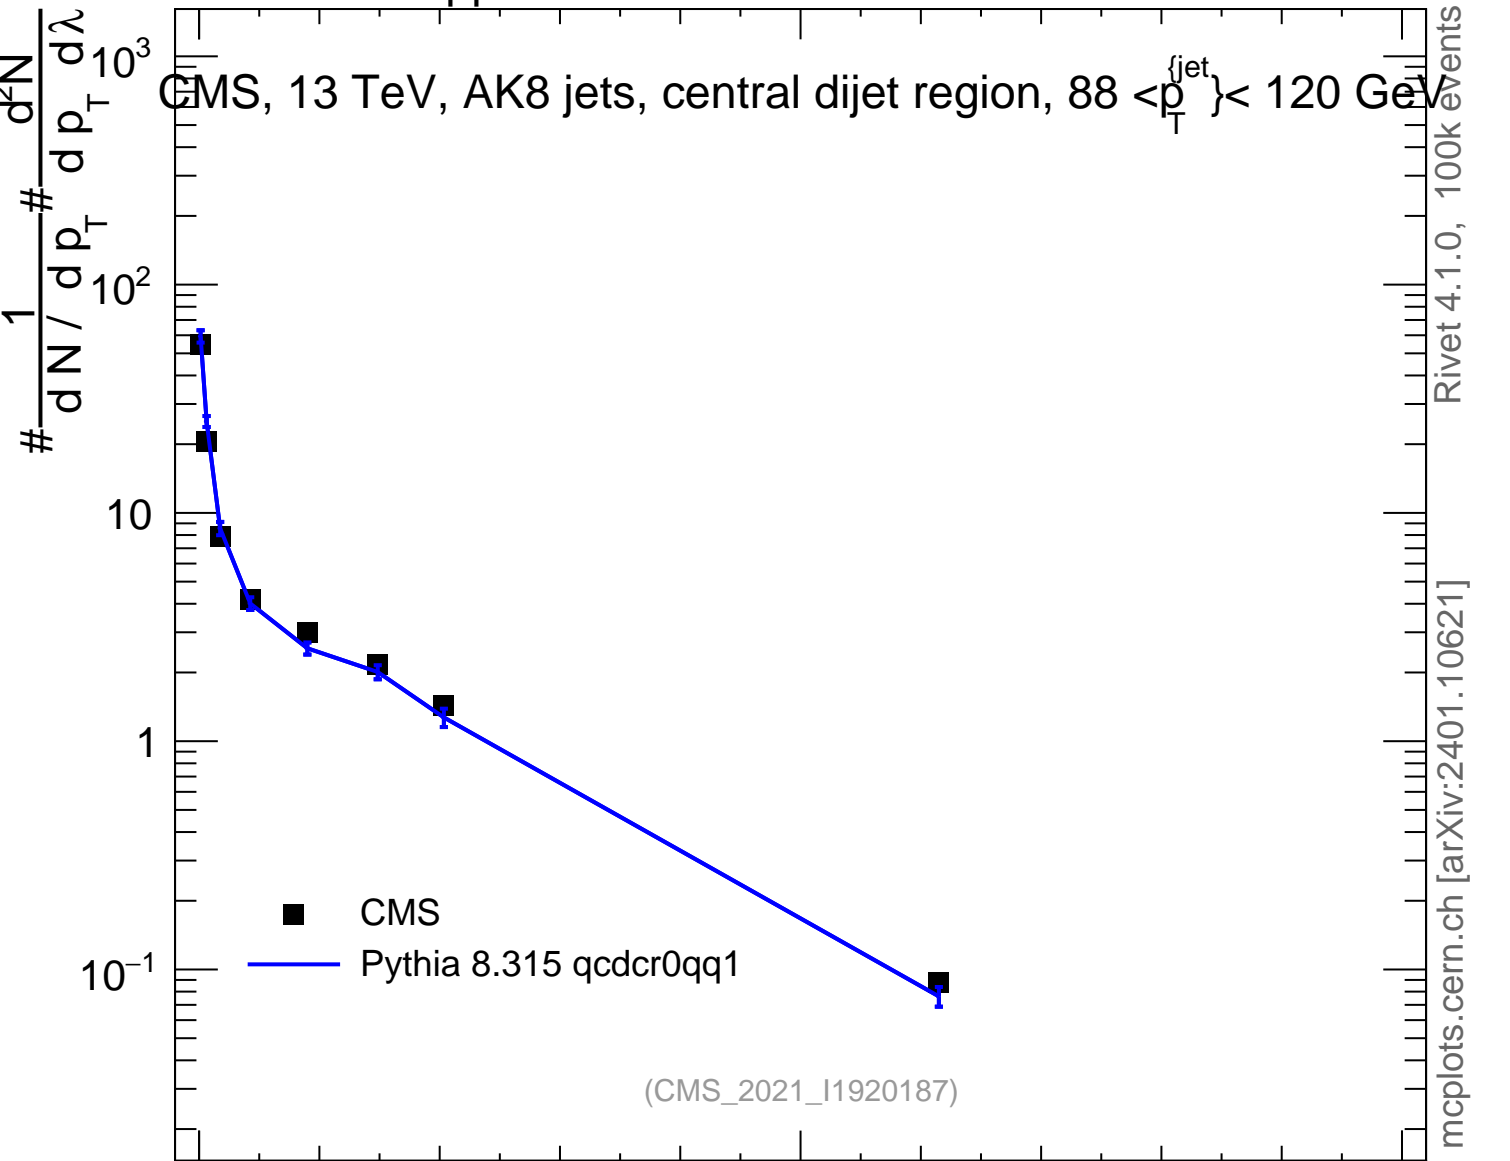

13000 GeV pp

Jets

CMS, 13 TeV, AK8 jets, central dijet region, $88 < p_T^{jet} < 120$ GeV

Rivet 4.1.0, 100k events
mcplots.cern.ch [arXiv:2401.10621]