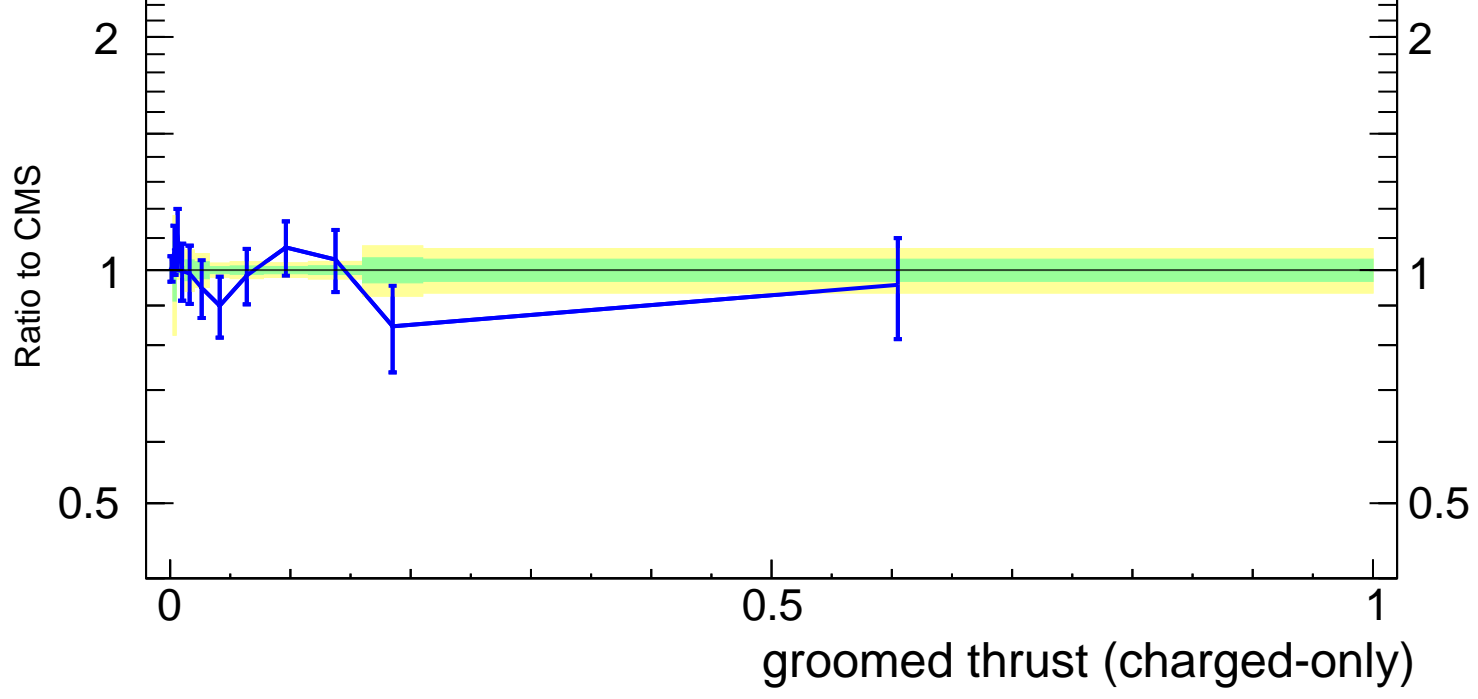

13000 GeV pp

Jets

CMS, 13 TeV, AK4 jets, central dijet region,  $326 < p_T^{\text{jets}} < 408$  GeV

■ CMS  
— Pythia 8.315 qcdcr0qq1

(CMS\_2021\_I1920187)

Rivet 4.1.0, 100k Events  
mcplots.cern.ch [arXiv:2401.10621]