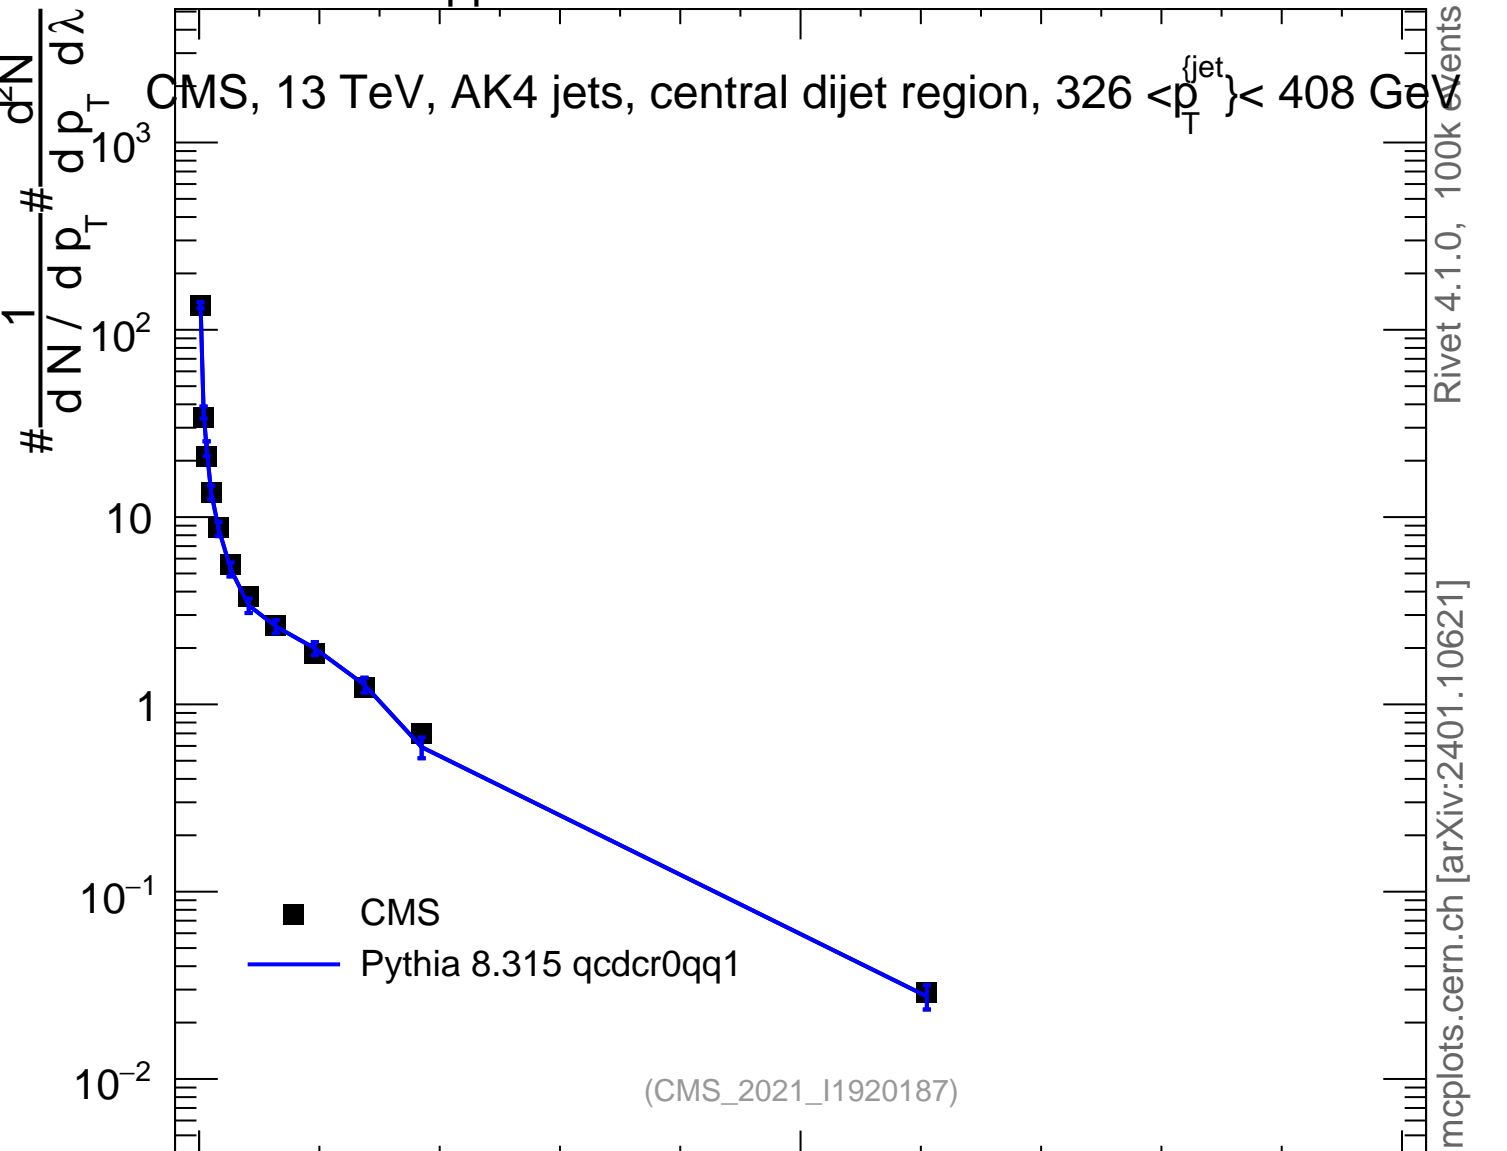

13000 GeV pp

Jets

CMS, 13 TeV, AK4 jets, central dijet region,  $326 < p_T^{\text{jets}} < 408$  GeV

■ CMS  
— Pythia 8.315 qcdcr0qq1

(CMS\_2021\_I1920187)

Rivet 4.1.0, 100k Events  
mcplots.cern.ch [arXiv:2401.10621]