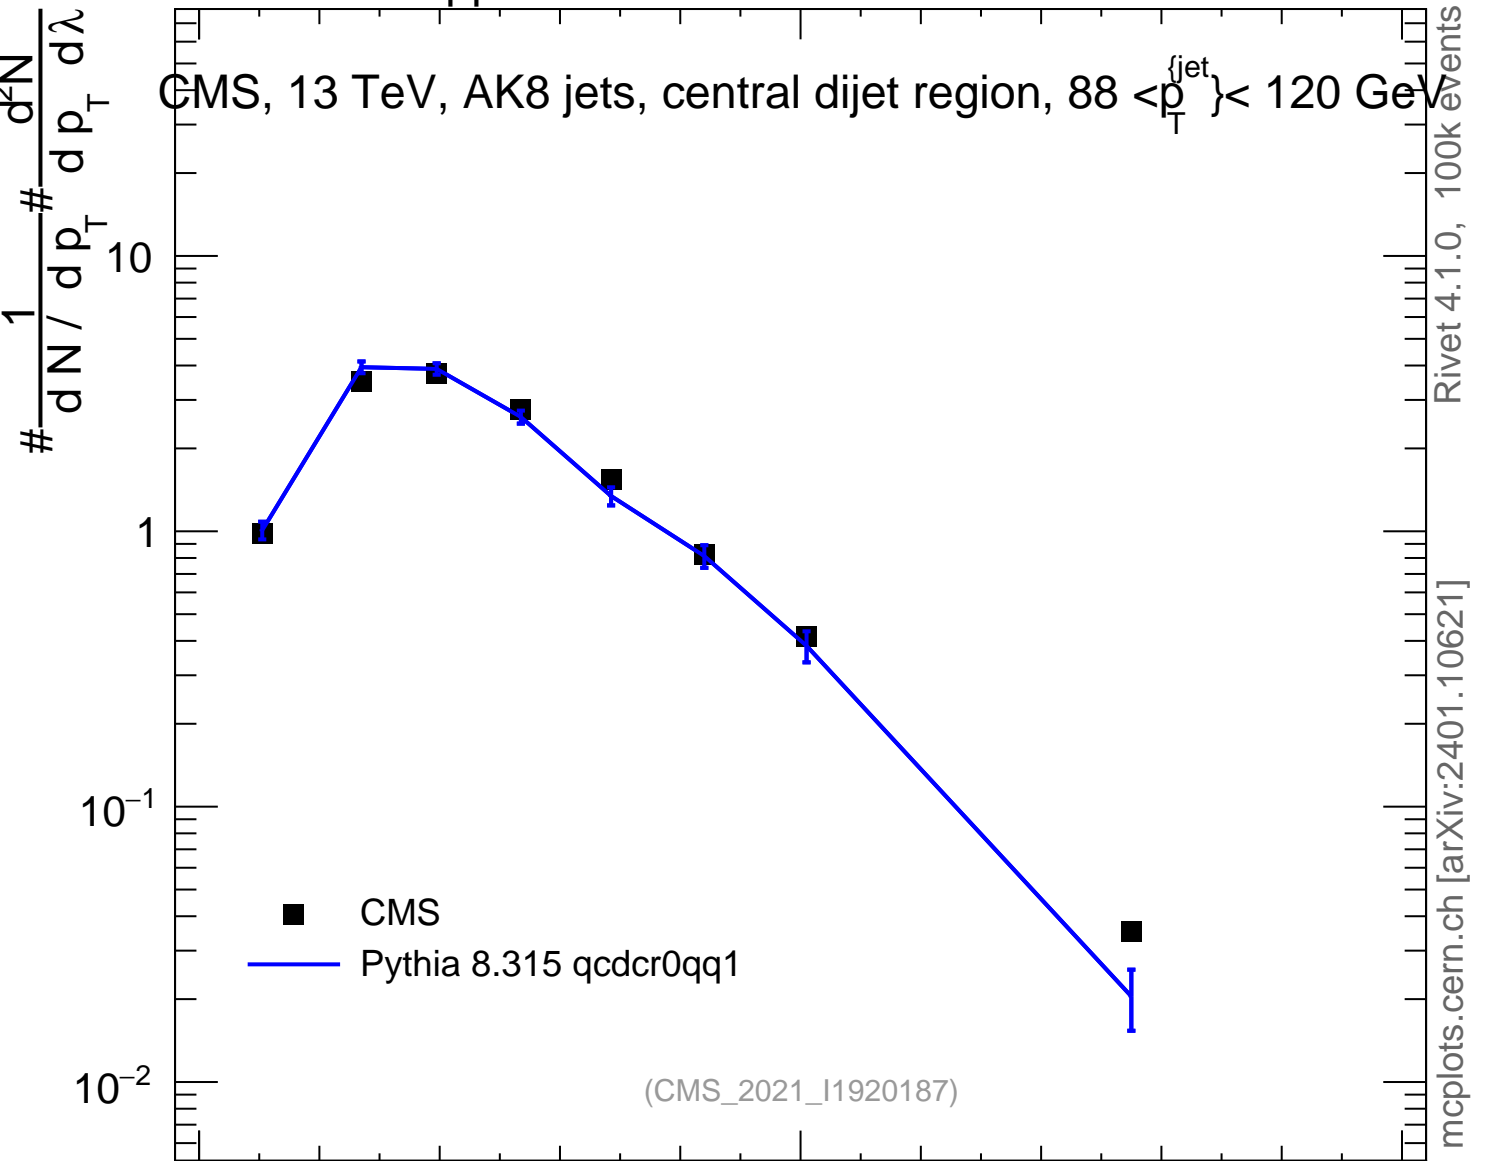

13000 GeV pp

Jets

CMS, 13 TeV, AK8 jets, central dijet region, $88 < p_T^{jet} < 120$ GeV

■ CMS
— Pythia 8.315 qcdcr0qq1

(CMS_2021_I1920187)

Rivet 4.1.0, 100k events
mcplots.cern.ch [arXiv:2401.10621]