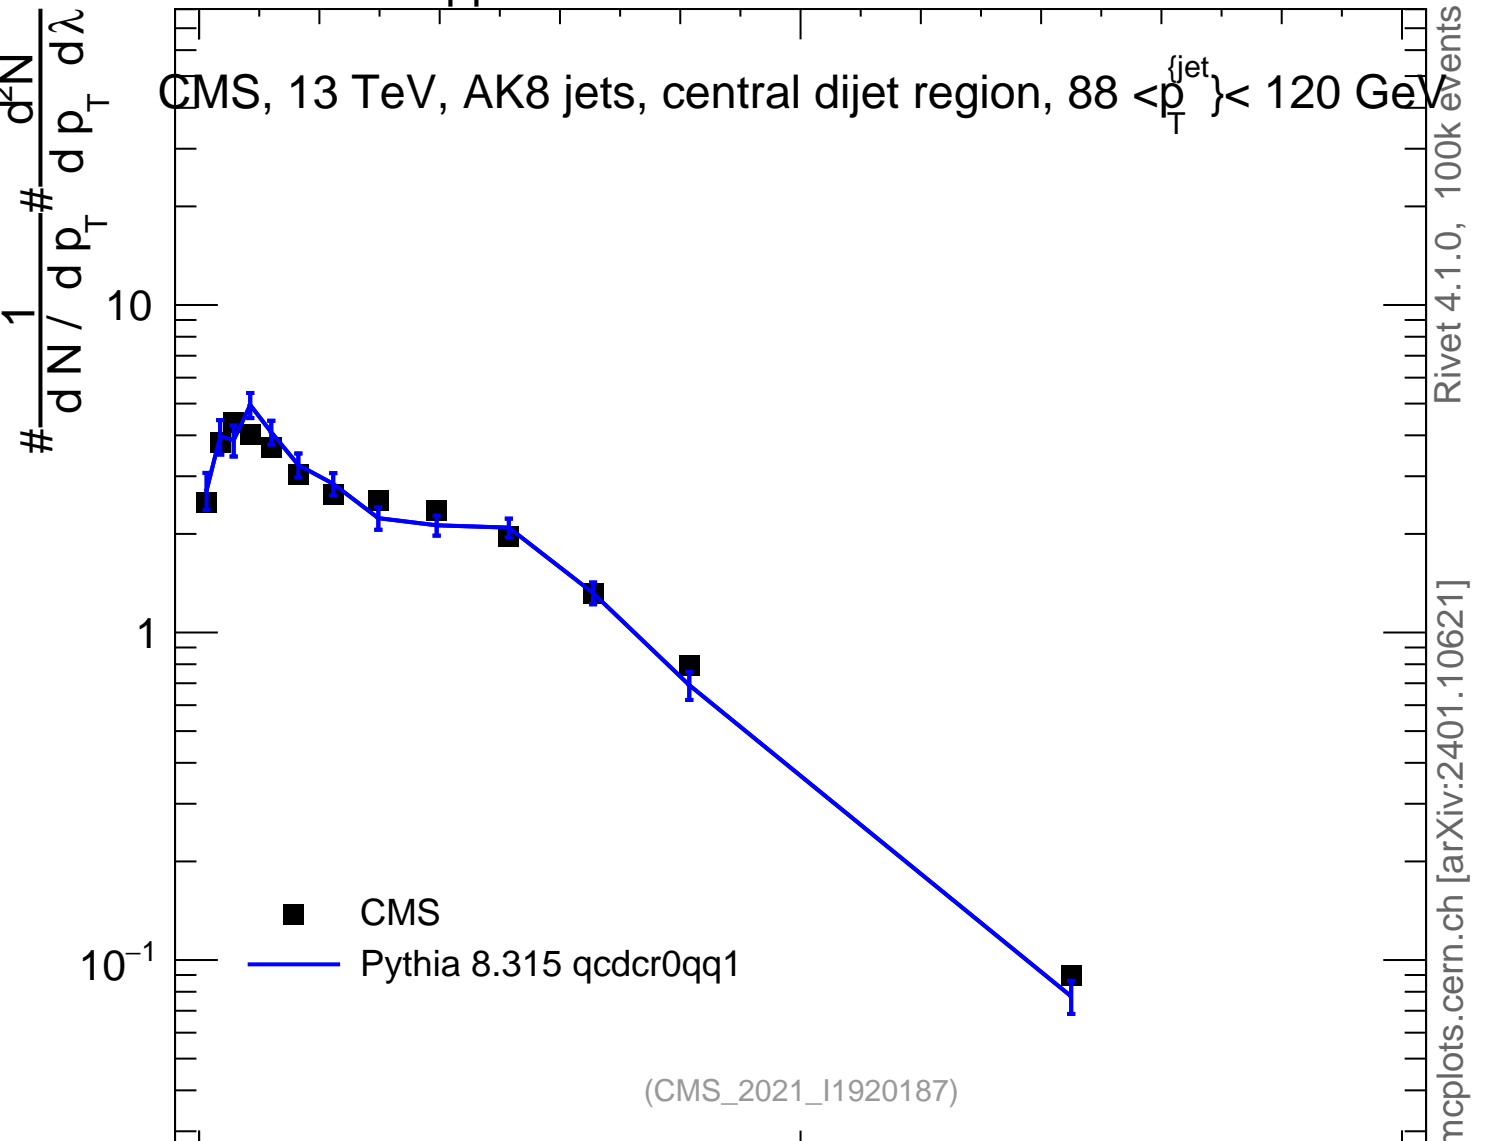

13000 GeV pp

Jets

CMS, 13 TeV, AK8 jets, central dijet region, $88 < p_T^{jet} < 120$ GeV

■ CMS
— Pythia 8.315 qcdcr0qq1

(CMS_2021_I1920187)

Rivet 4.1.0, 100k events
mcplots.cern.ch [arXiv:2401.10621]