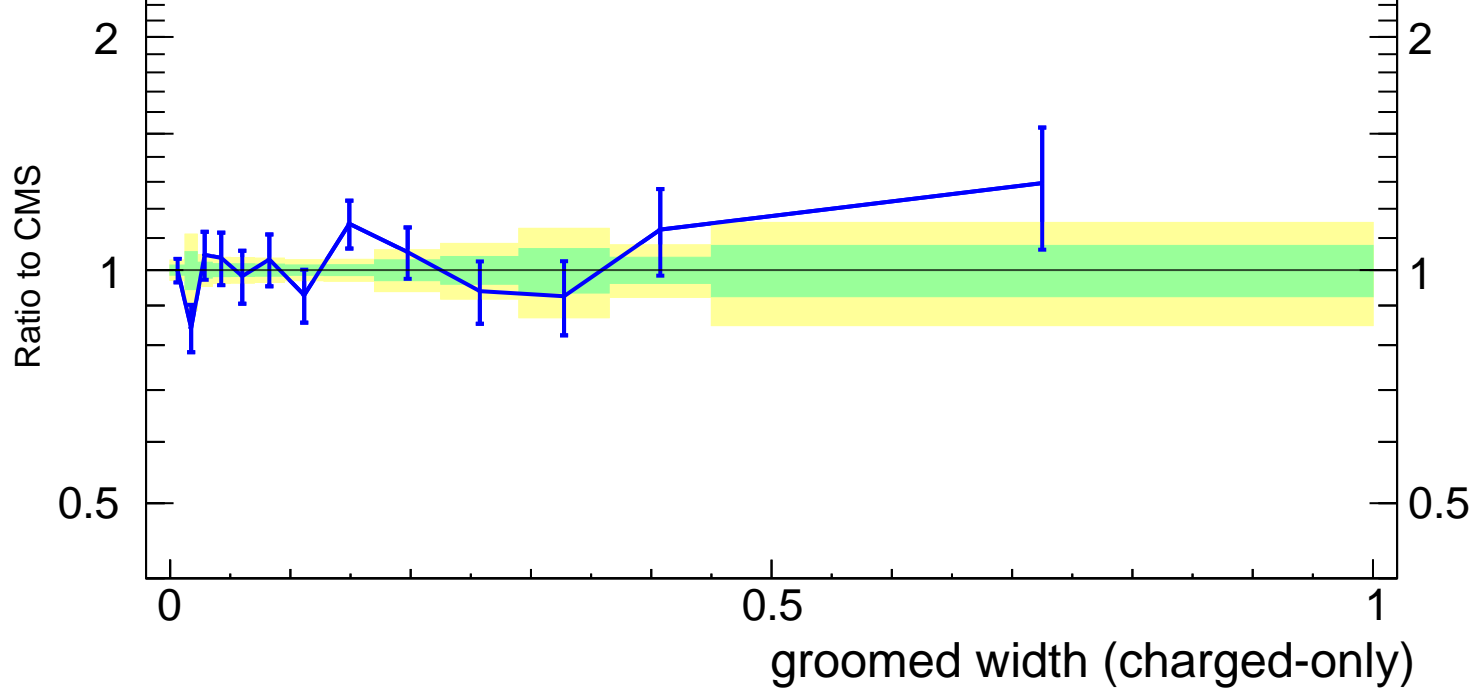

13000 GeV pp

Jets

CMS, 13 TeV, AK8 jets, central dijet region, $800 < p_T^{jet} < 1000$ GeV

Rivet 4.1.0, 100k events
mcplots.cern.ch [arXiv:2401.10621]