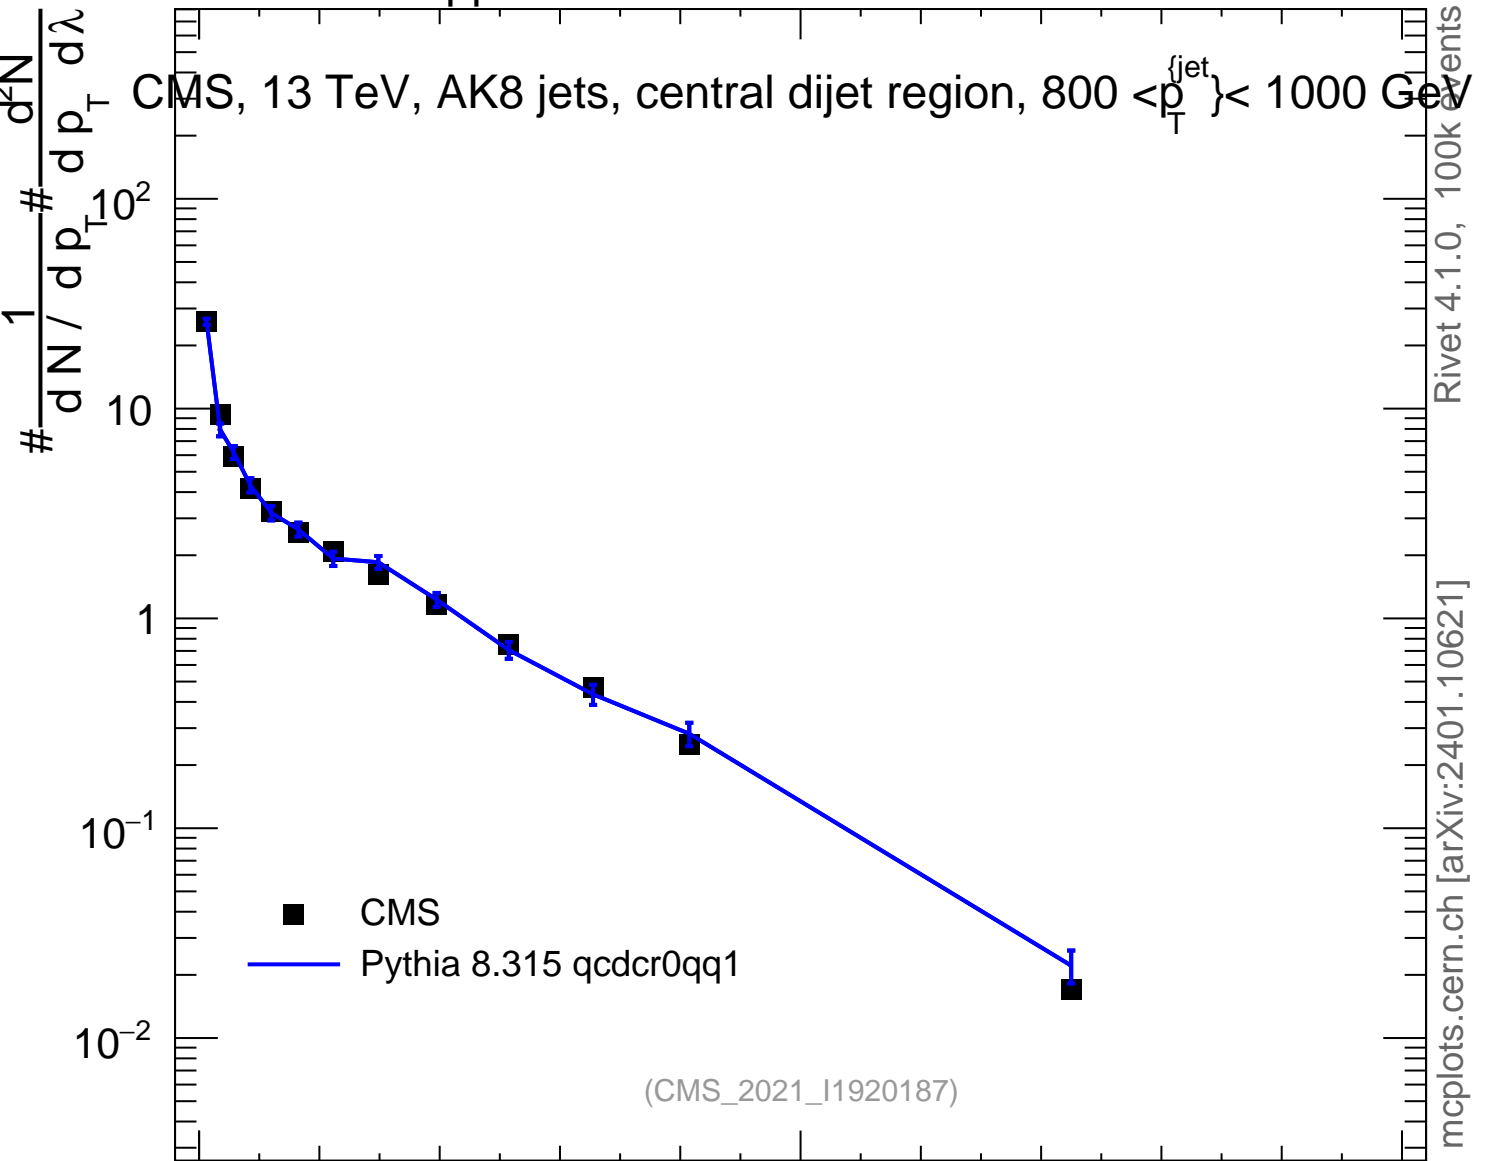

13000 GeV pp

Jets

CMS, 13 TeV, AK8 jets, central dijet region, $800 < p_T^{jet} < 1000$ GeV

Rivet 4.1.0, 100k events
mcplots.cern.ch [arXiv:2401.10621]