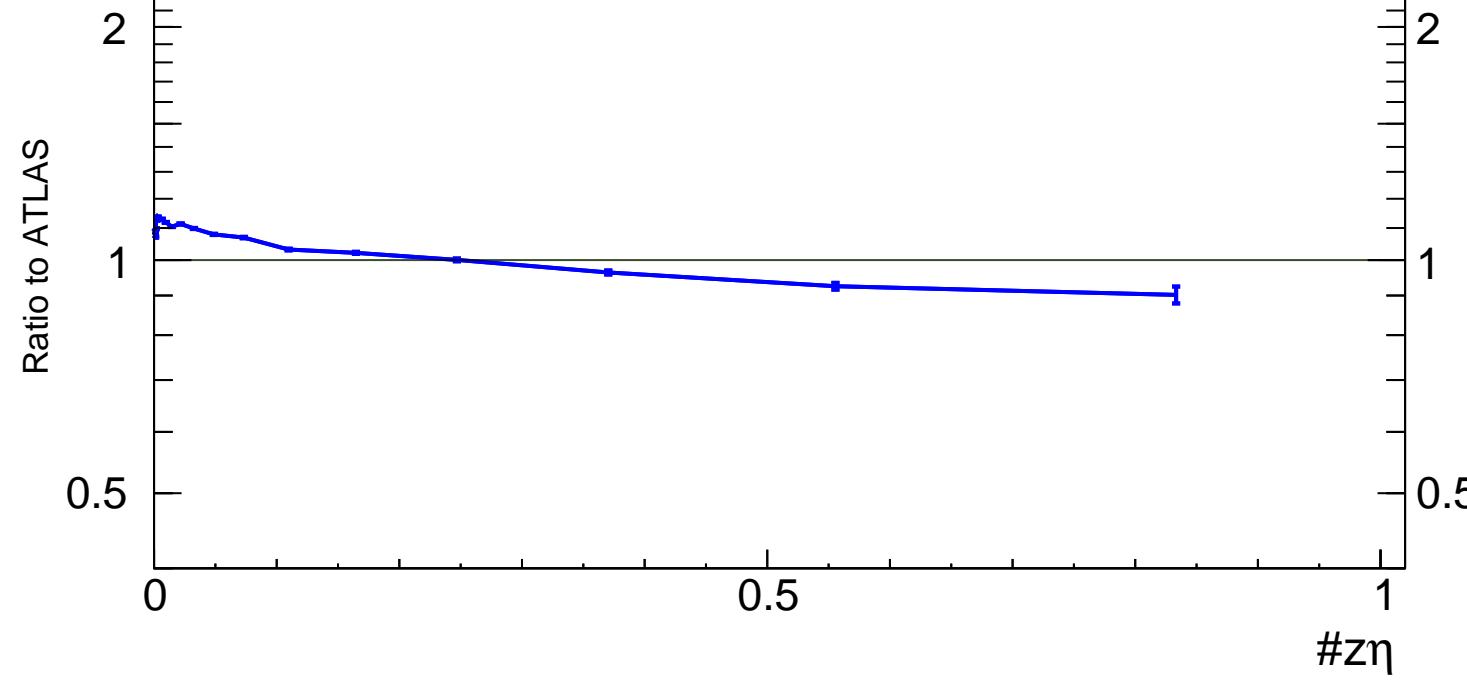

13000 GeV pp

Jets

Central jets, $1200 < p_{\text{T}}^{\text{jet}} < 1400$ [GeV]

(ATLAS_2019_I1740909)

Rivet 4.1.0, 5.7M events
mcplots.cern.ch [arXiv:2401.10621]