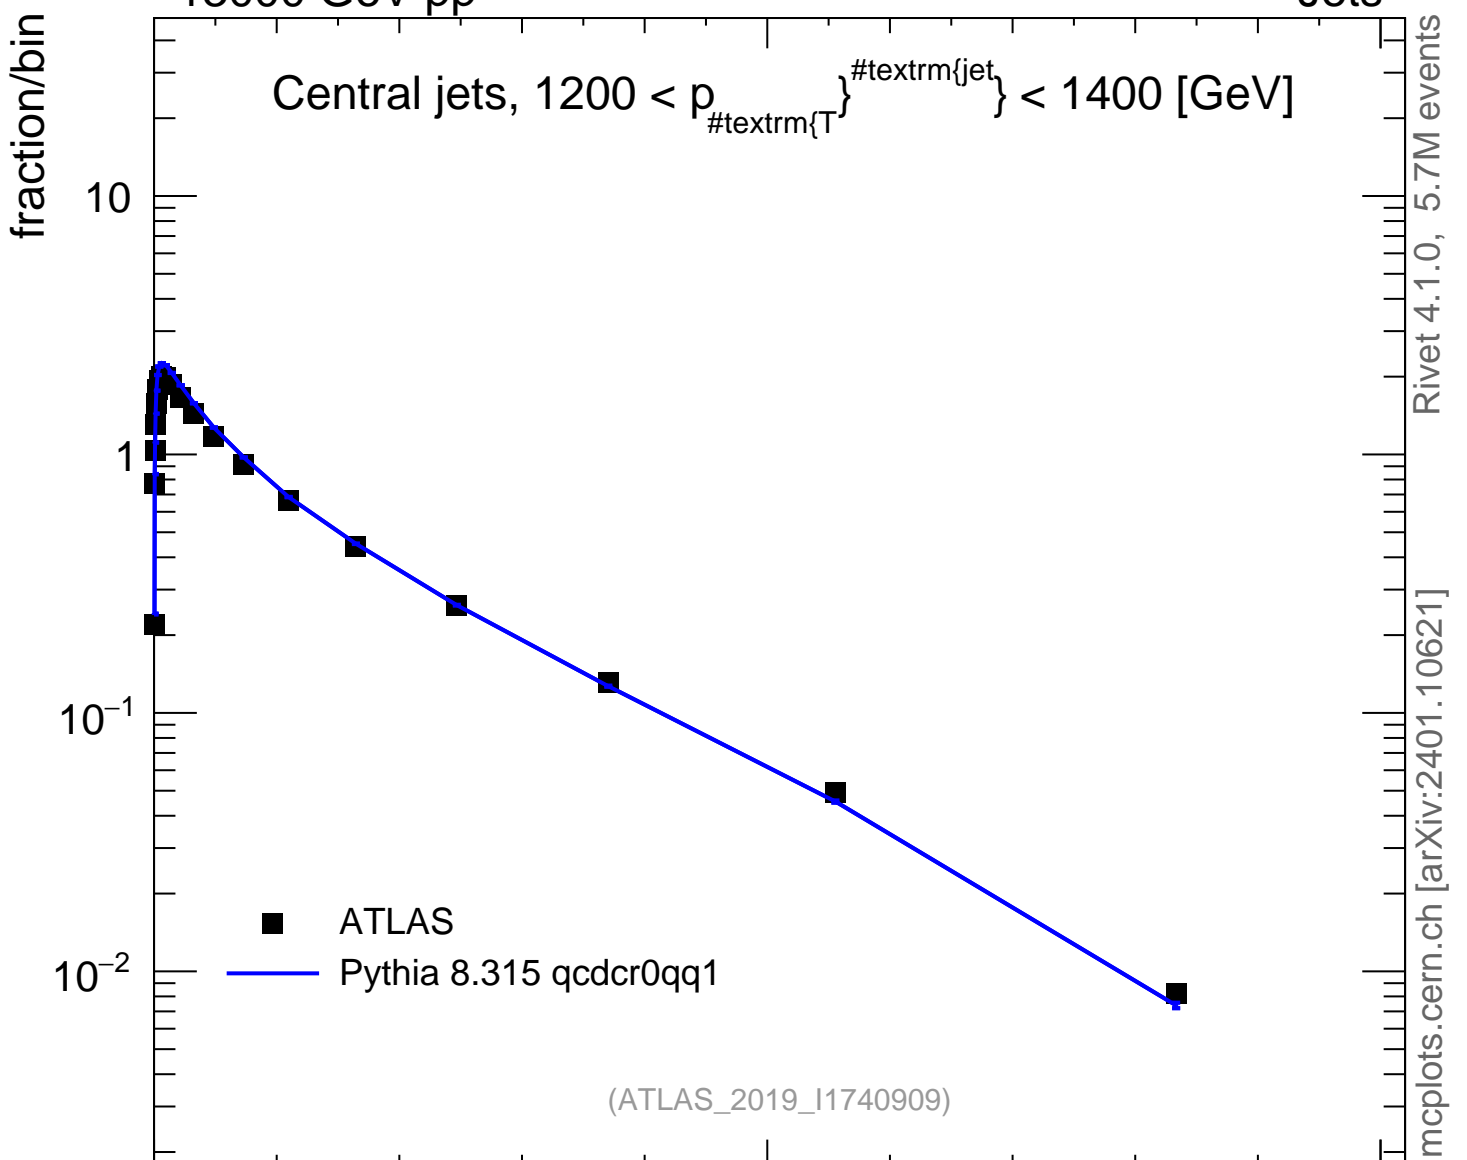

13000 GeV pp

Jets

Central jets, $1200 < p_{\text{T}}^{\text{jet}} < 1400$ [GeV]

(ATLAS_2019_I1740909)

Rivet 4.1.0, 5.7M events
mcplots.cern.ch [arXiv:2401.10621]