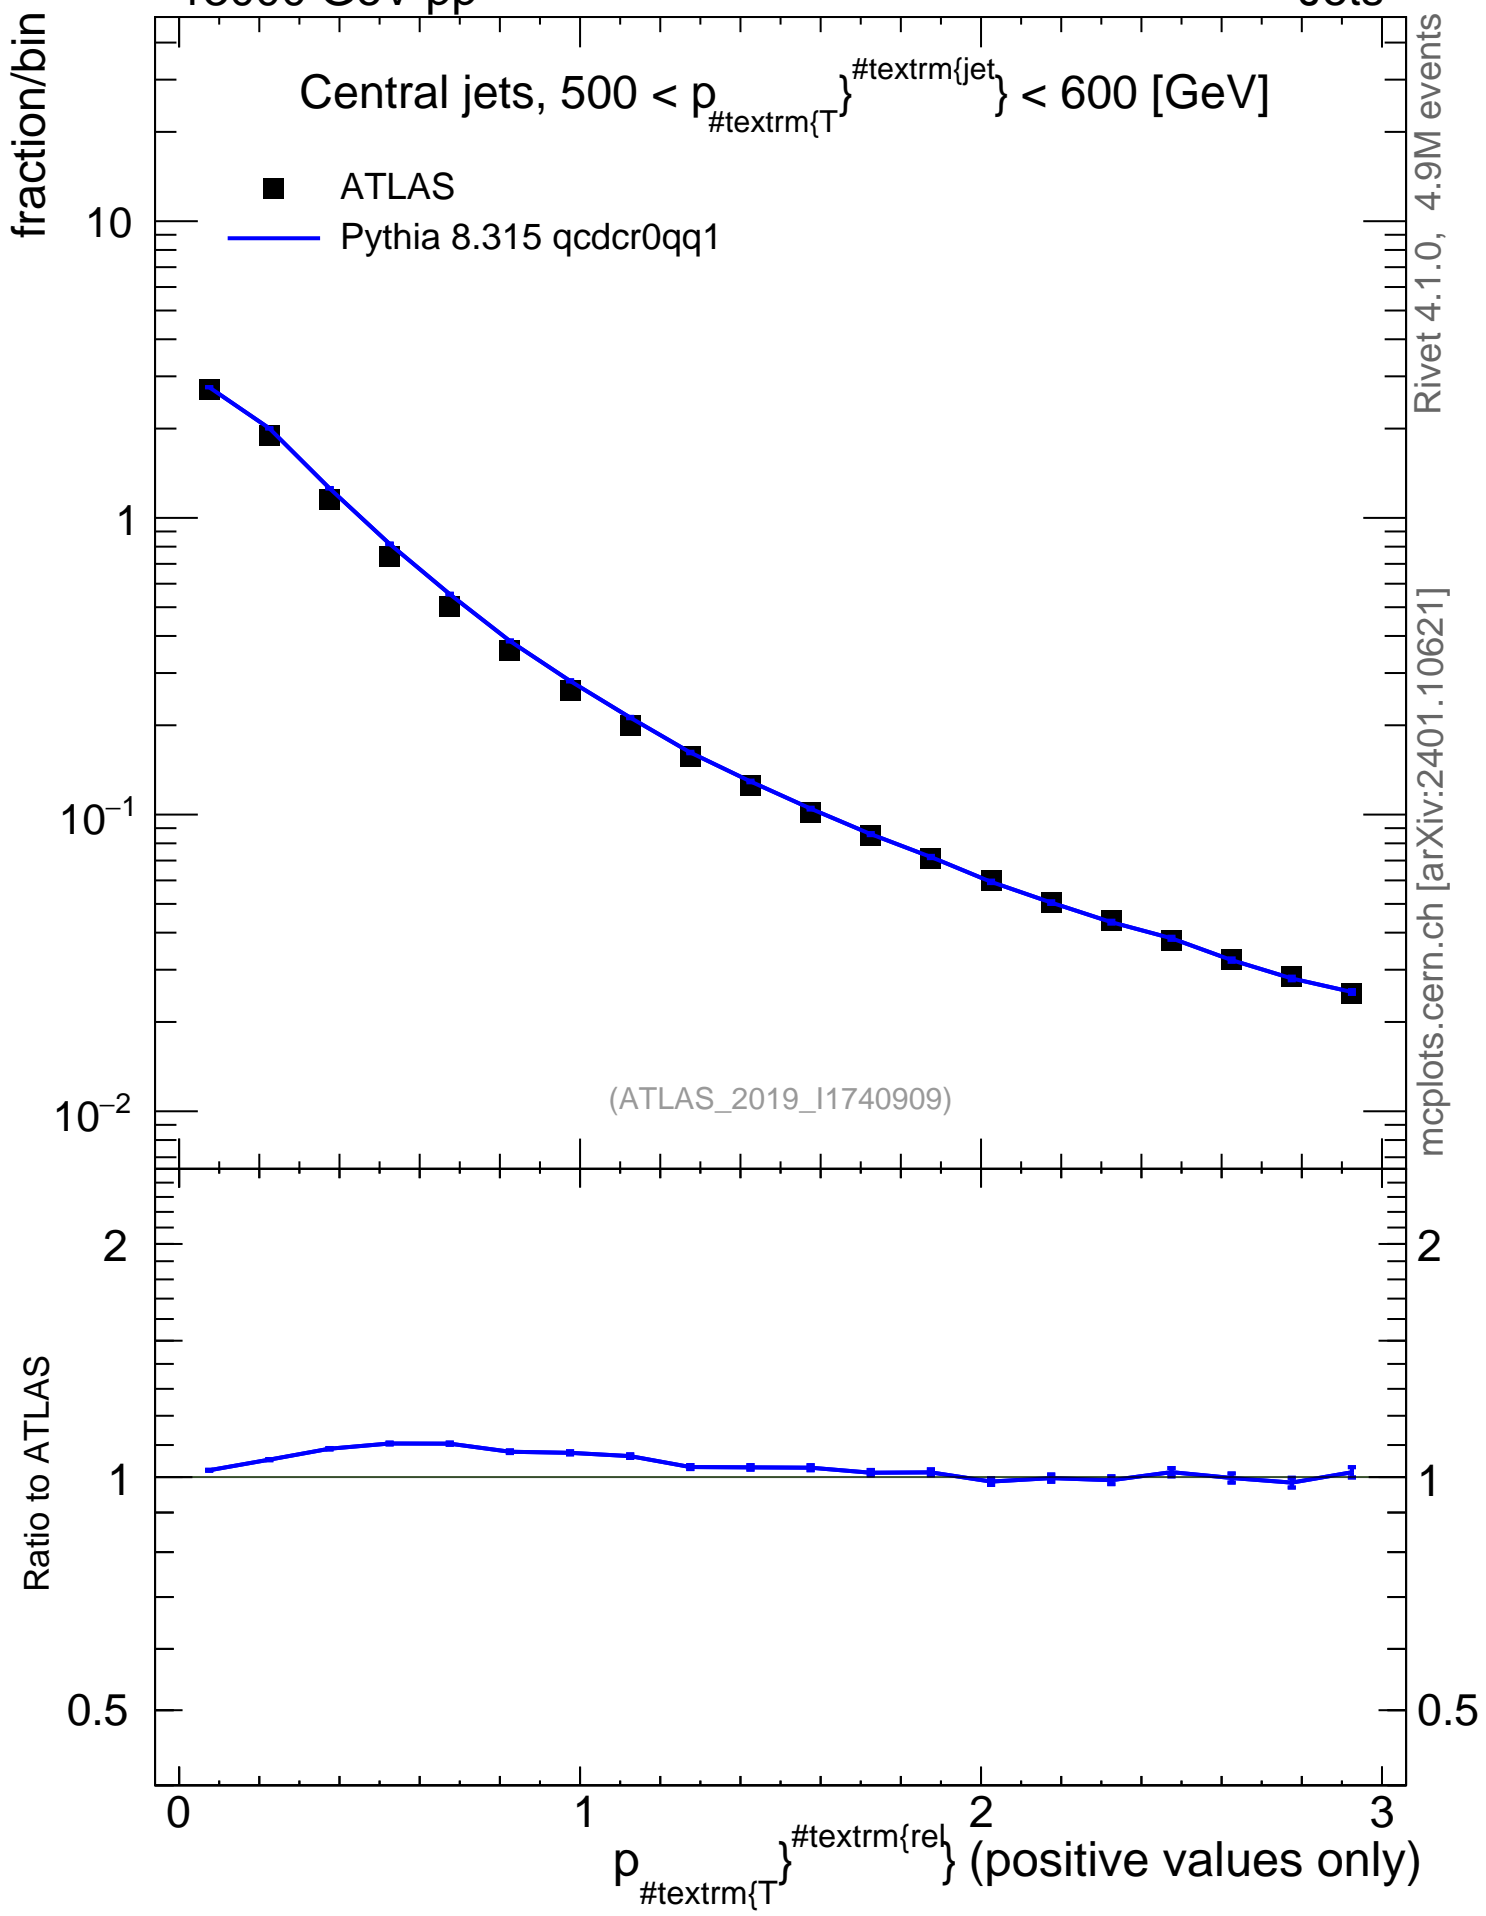

13000 GeV pp

Jets

Central jets,  $500 < p_{\text{T}}^{\text{jet}} < 600$  [GeV]

■ ATLAS  
 — Pythia 8.315 qcdcr0qq1

Rivet 4.1.0, 4.9M events

mcplots.cern.ch [arXiv:2401.10621]

(ATLAS\_2019\_I1740909)

2