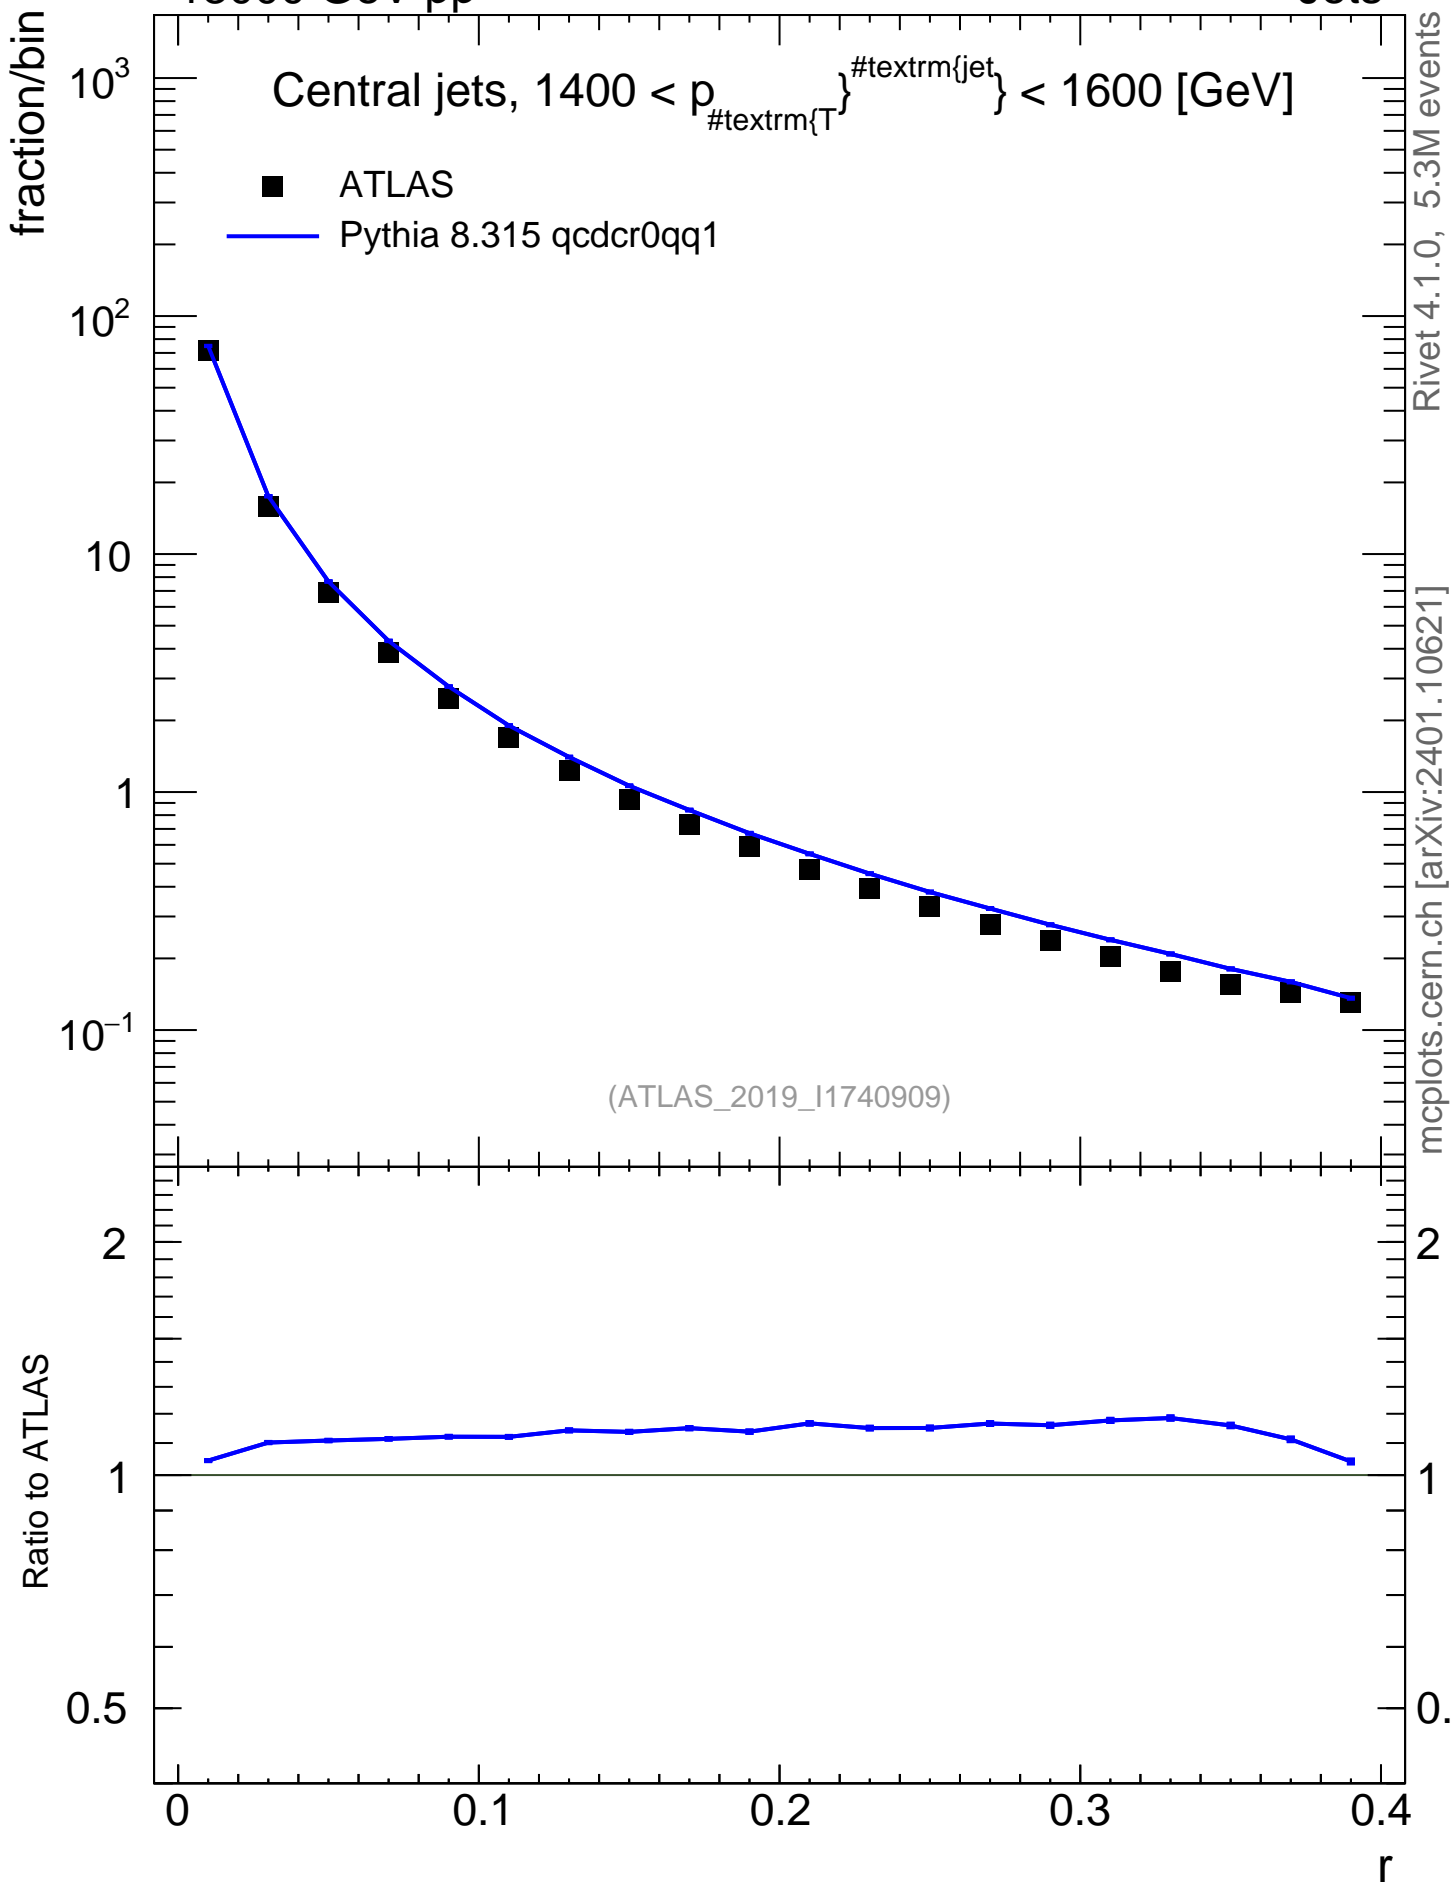

13000 GeV pp

Jets

Central jets, $1400 < p_{T}^{\text{jet}} < 1600$ [GeV]

■ ATLAS
— Pythia 8.315 qcdcr0qq1

(ATLAS_2019_I1740909)

Rivet 4.1.0, 5.3M events
mcplots.cern.ch [arXiv:2401.10621]