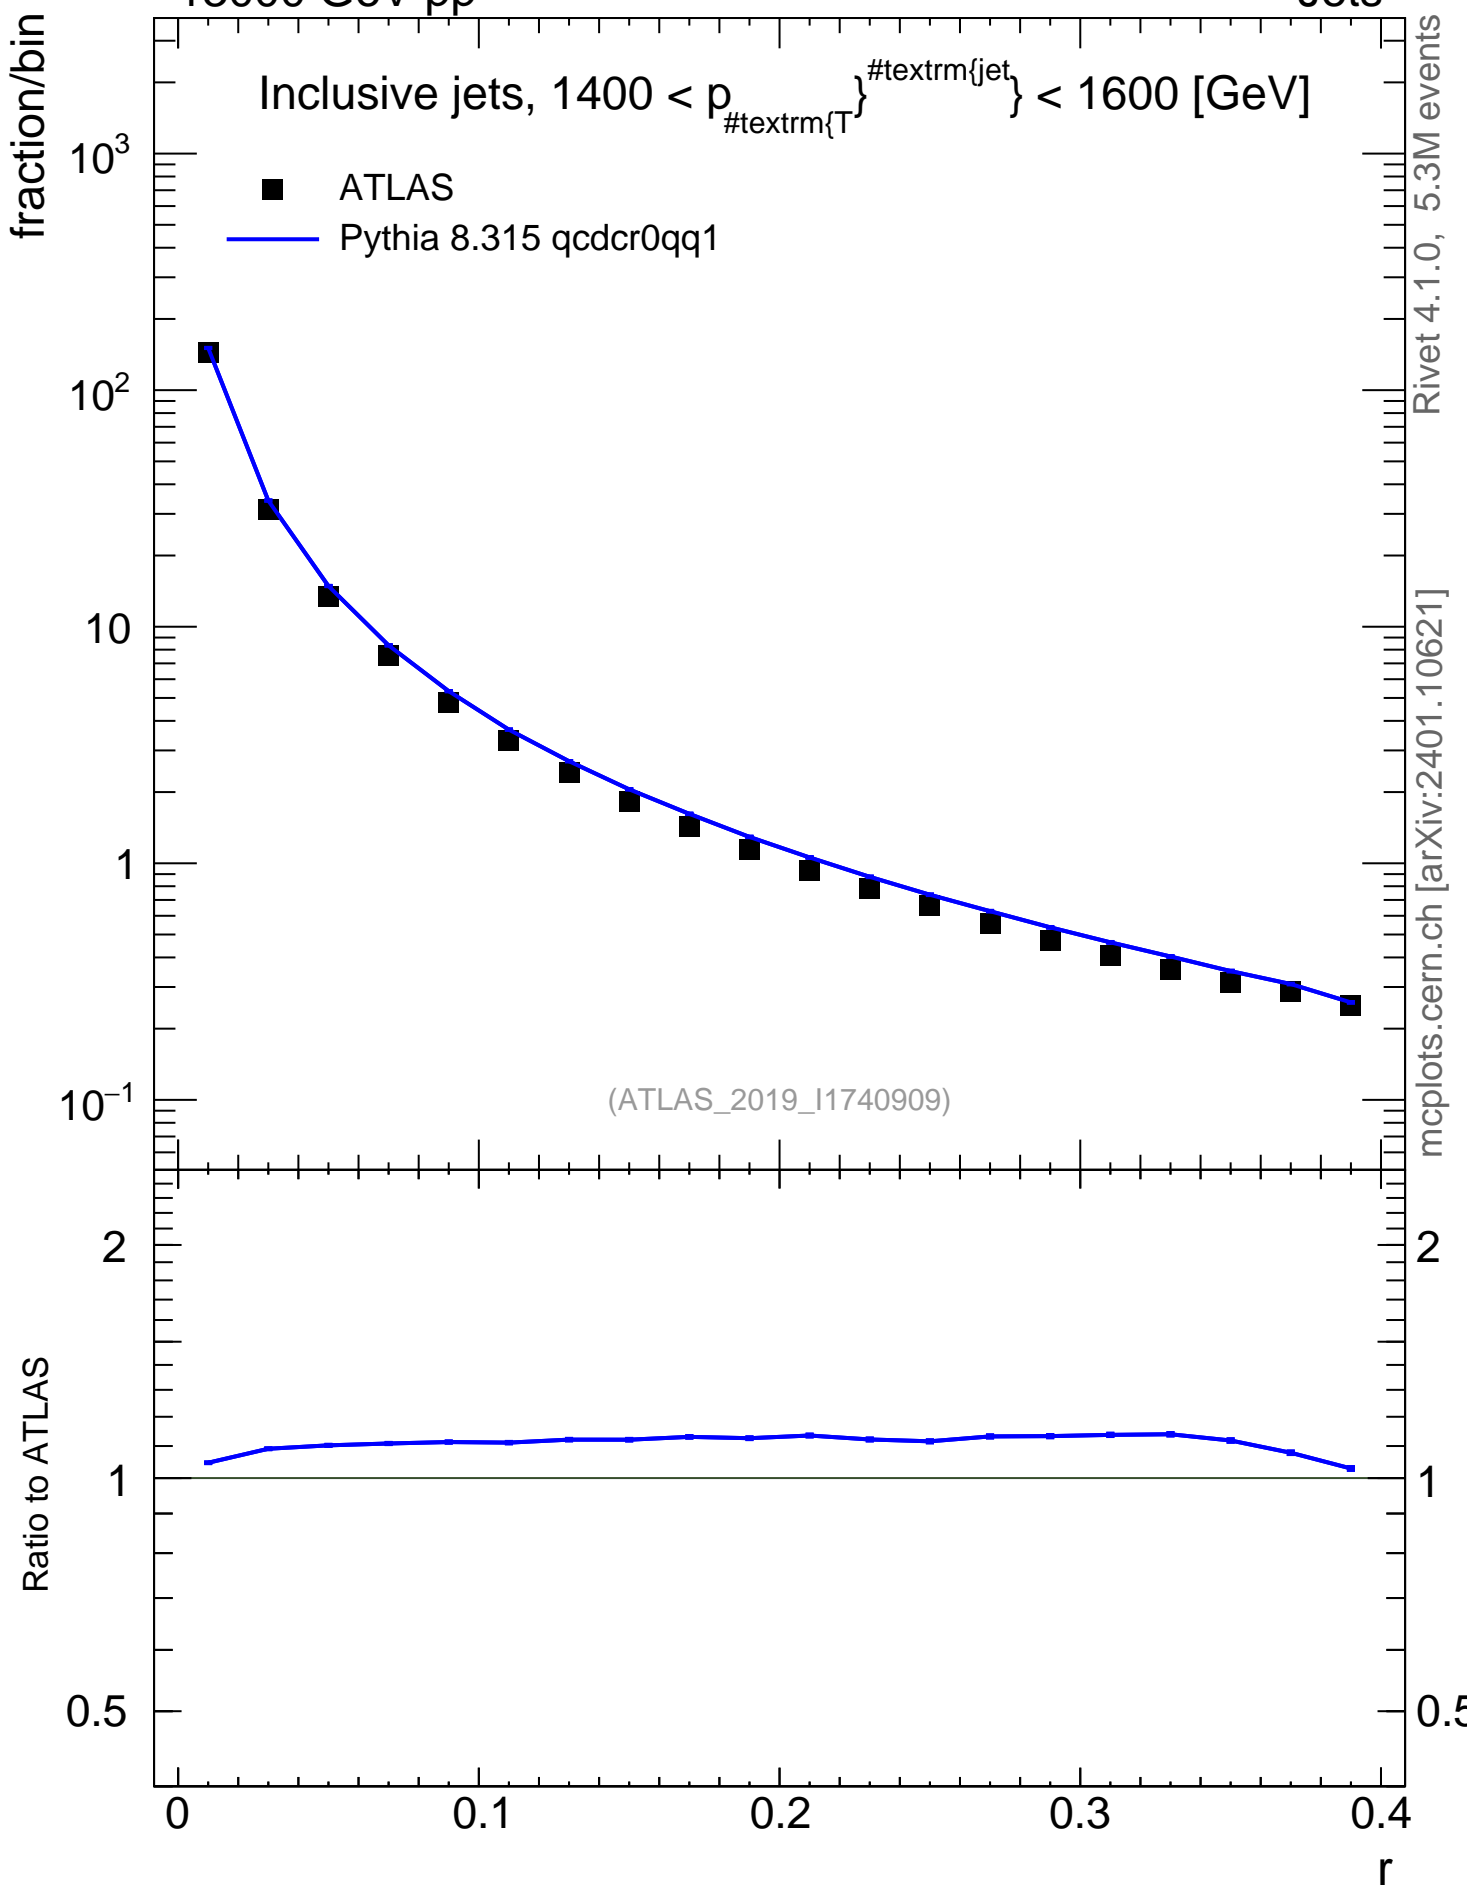

Inclusive jets, $1400 < p_{T}^{\text{jet}} < 1600$ [GeV]

■ ATLAS
— Pythia 8.315 qcdcr0qq1

(ATLAS_2019_I1740909)

Rivet 4.1.0, 5.3M events
mcplots.cern.ch [arXiv:2401.10621]