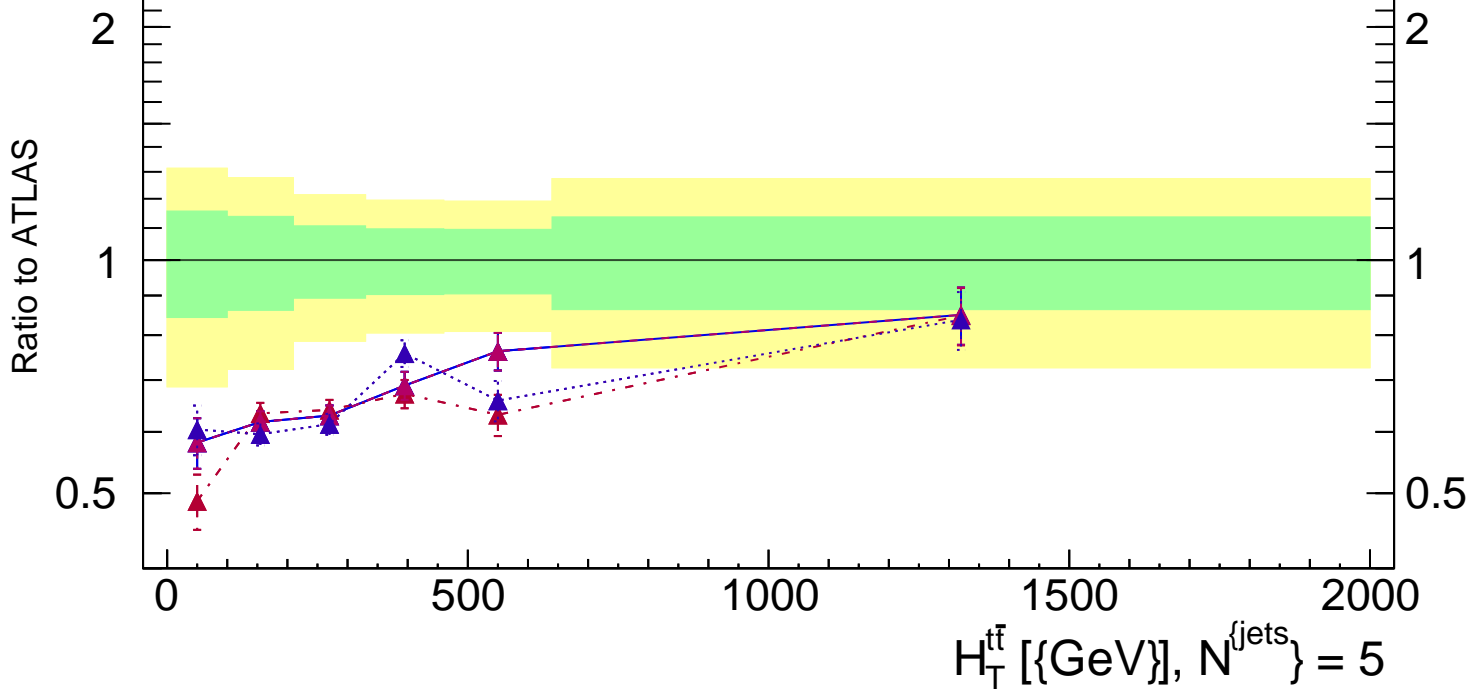

13000 GeV pp

tt

Resolved l+jets

Rivet 4.1.0, ≥ 100k events

mcplots.cern.ch [arXiv:1306.3436]