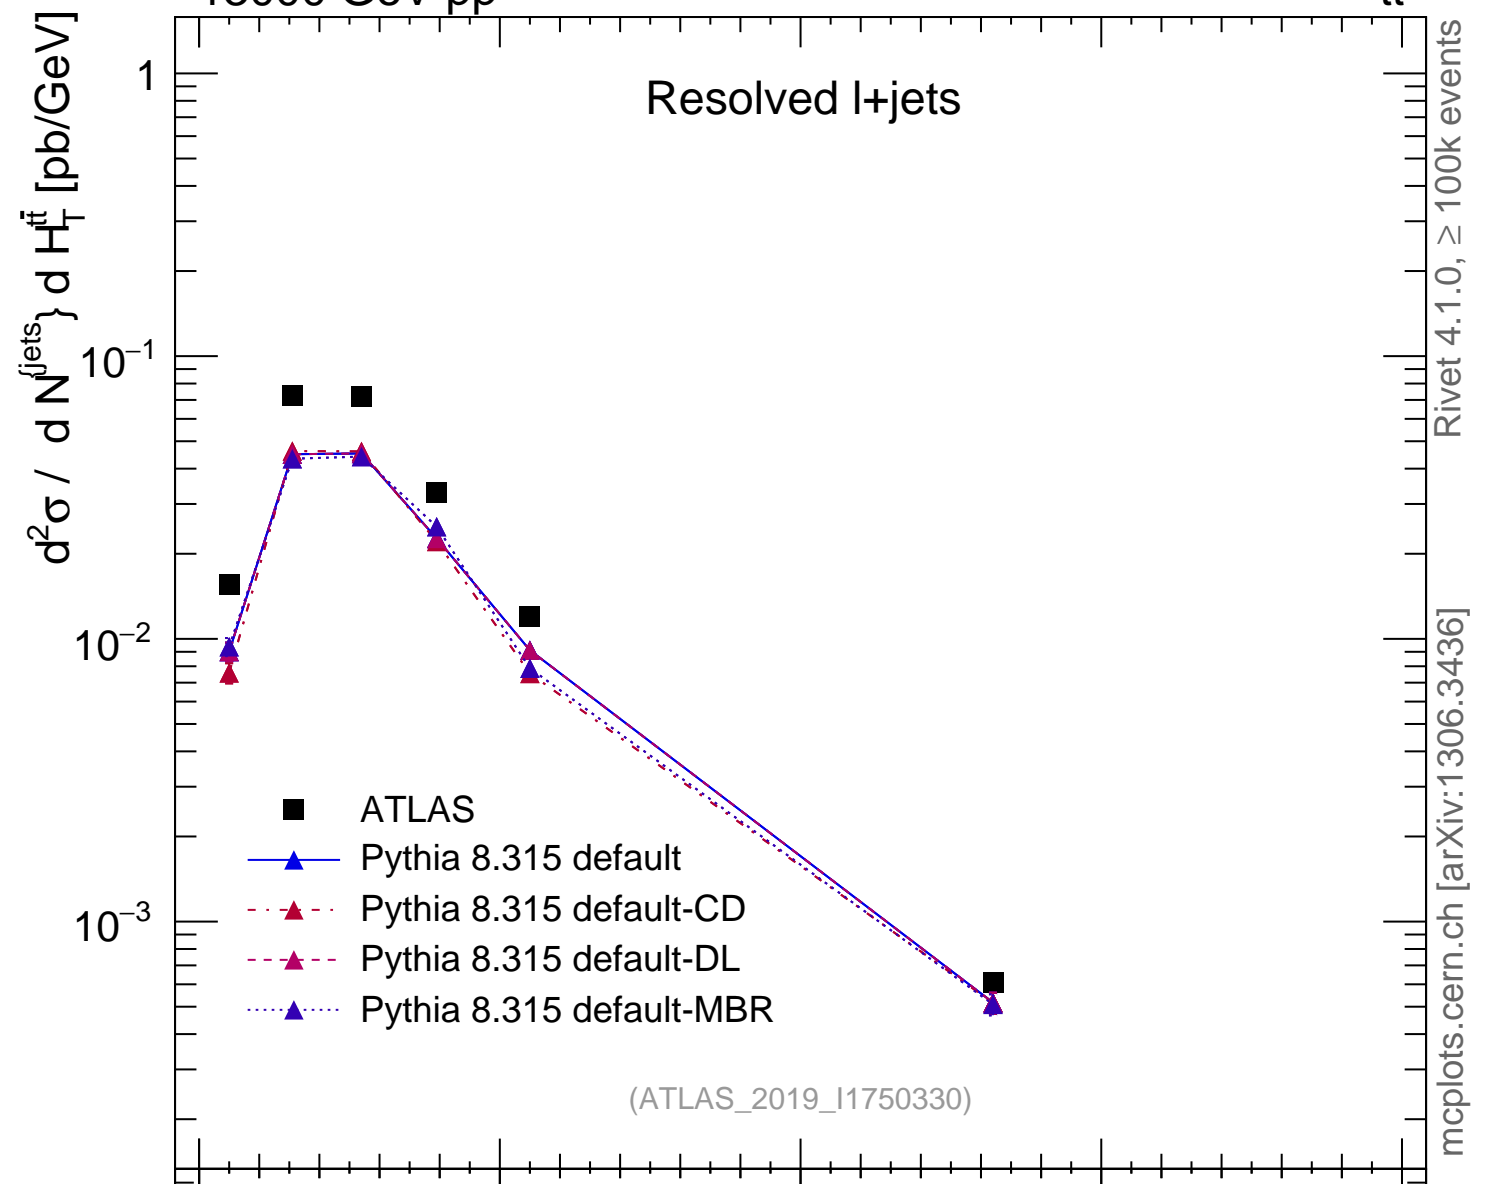

13000 GeV pp

tt

Resolved l+jets

Rivet 4.1.0, ≥ 100k events

mcplots.cern.ch [arXiv:1306.3436]