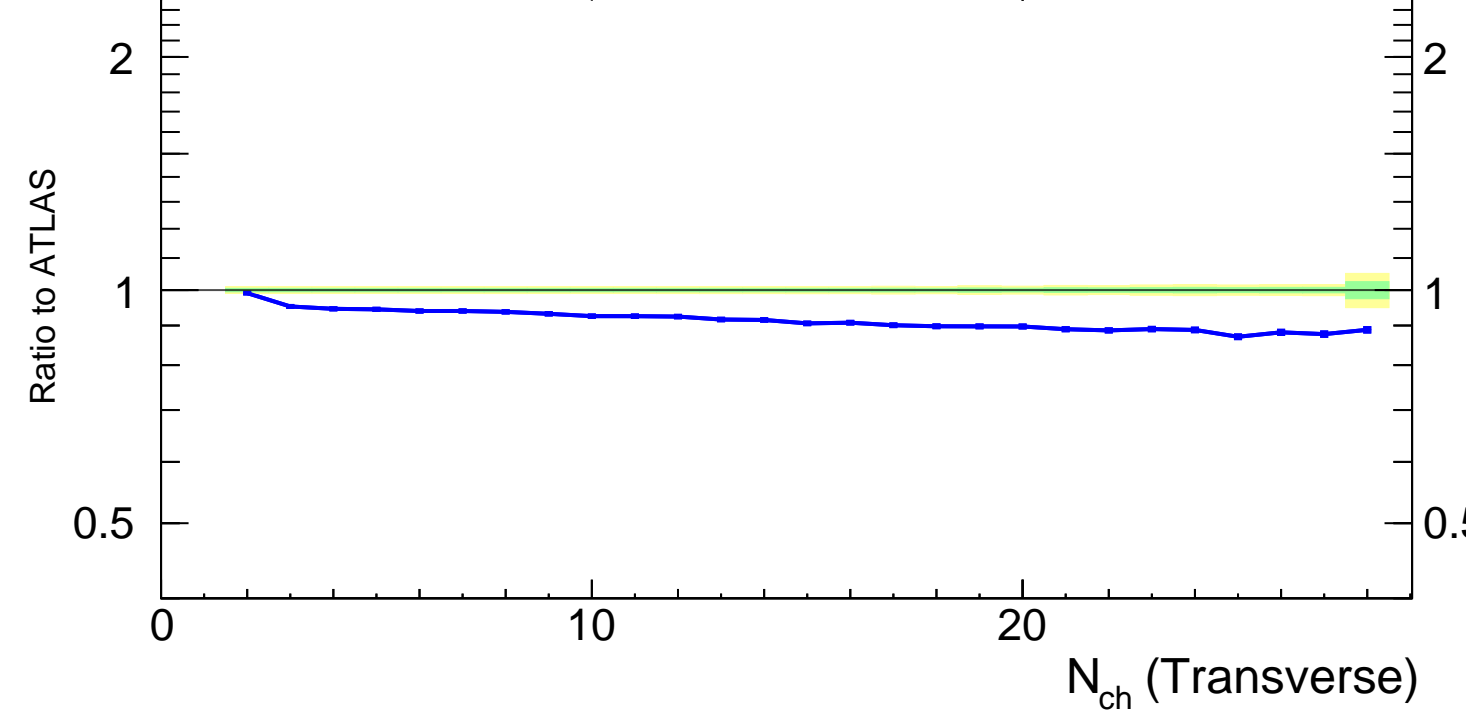

13000 GeV pp

Underlying Event

Mean average transverse momentum, trans-min region

■ ATLAS
— Pythia 8.313 qcdcr0qq1

Rivet 4.1.0, 800k events
mcplots.cern.ch [arXiv:2401.10621]