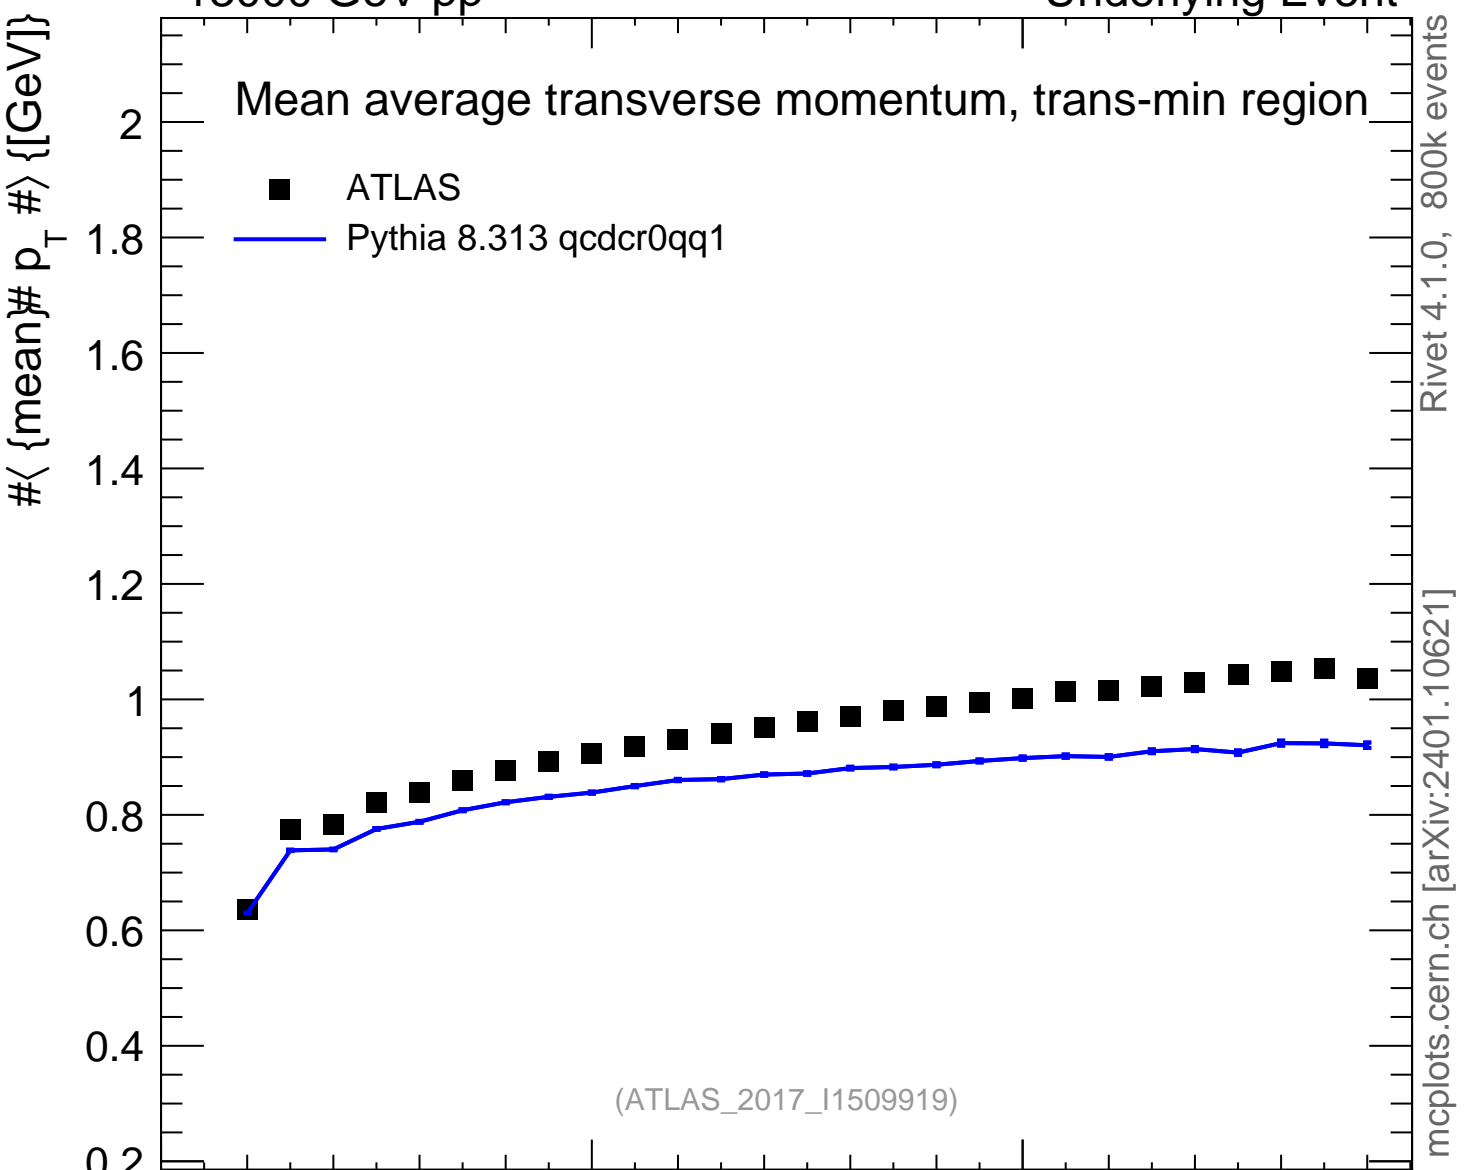

13000 GeV pp

Underlying Event

Mean average transverse momentum, trans-min region

■ ATLAS
— Pythia 8.313 qcdcr0qq1

Rivet 4.1.0, 800k events
mcplots.cern.ch [arXiv:2401.10621]