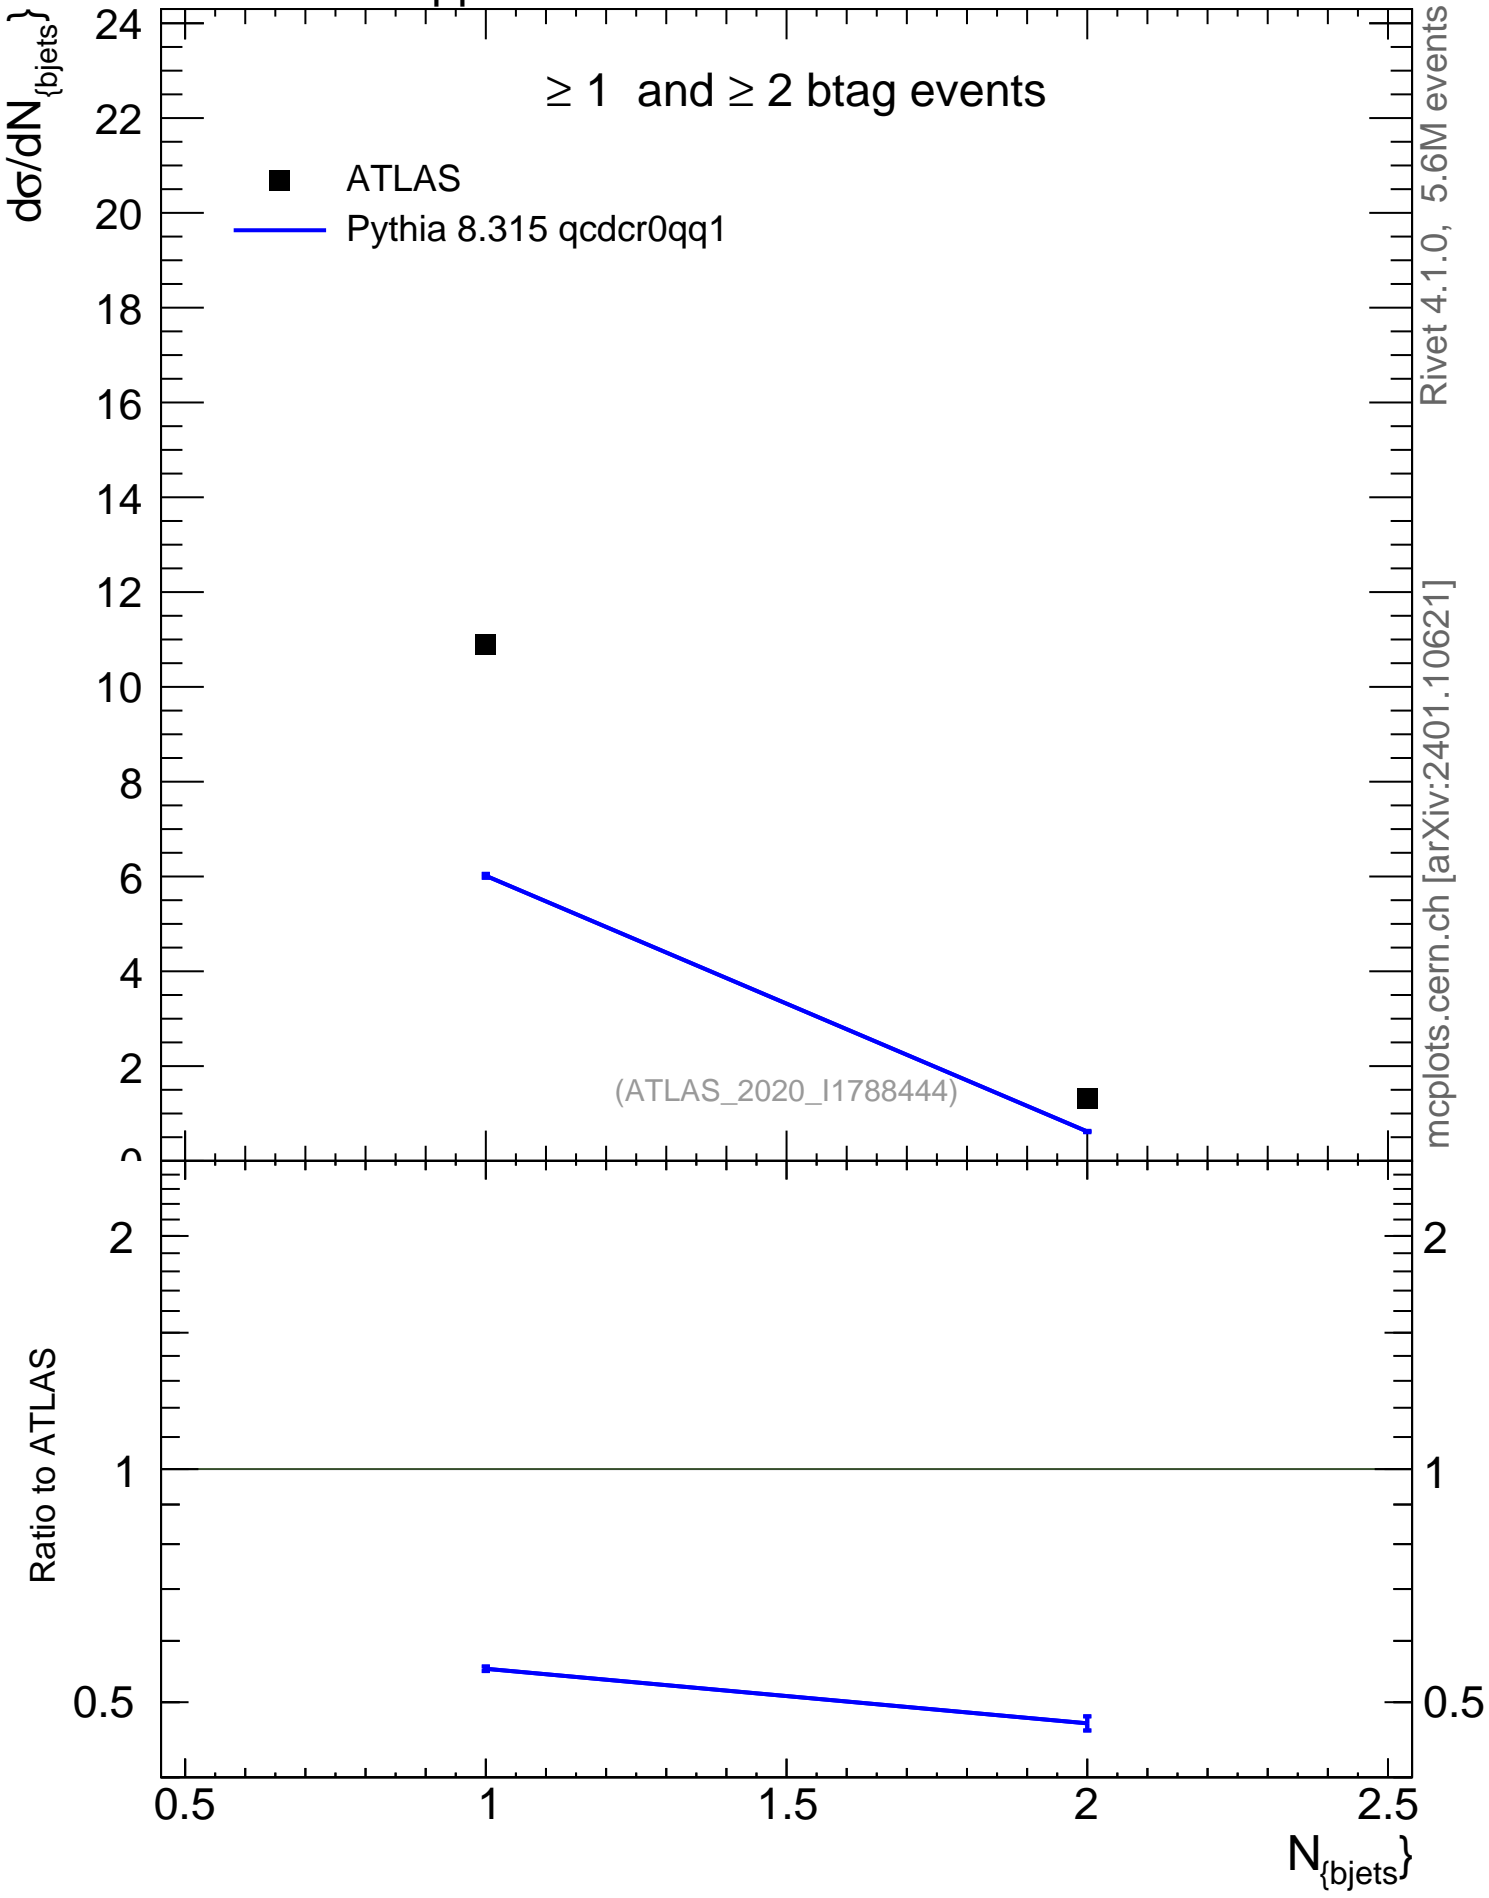

13000 GeV pp

Z+Jet

≥ 1 and ≥ 2 btag events

■ ATLAS
— Pythia 8.315 qcdcr0qq1

(ATLAS_2020_I1788444)

Rivet 4.1.0, 5.6M events
mcplots.cern.ch [arXiv:2401.10621]