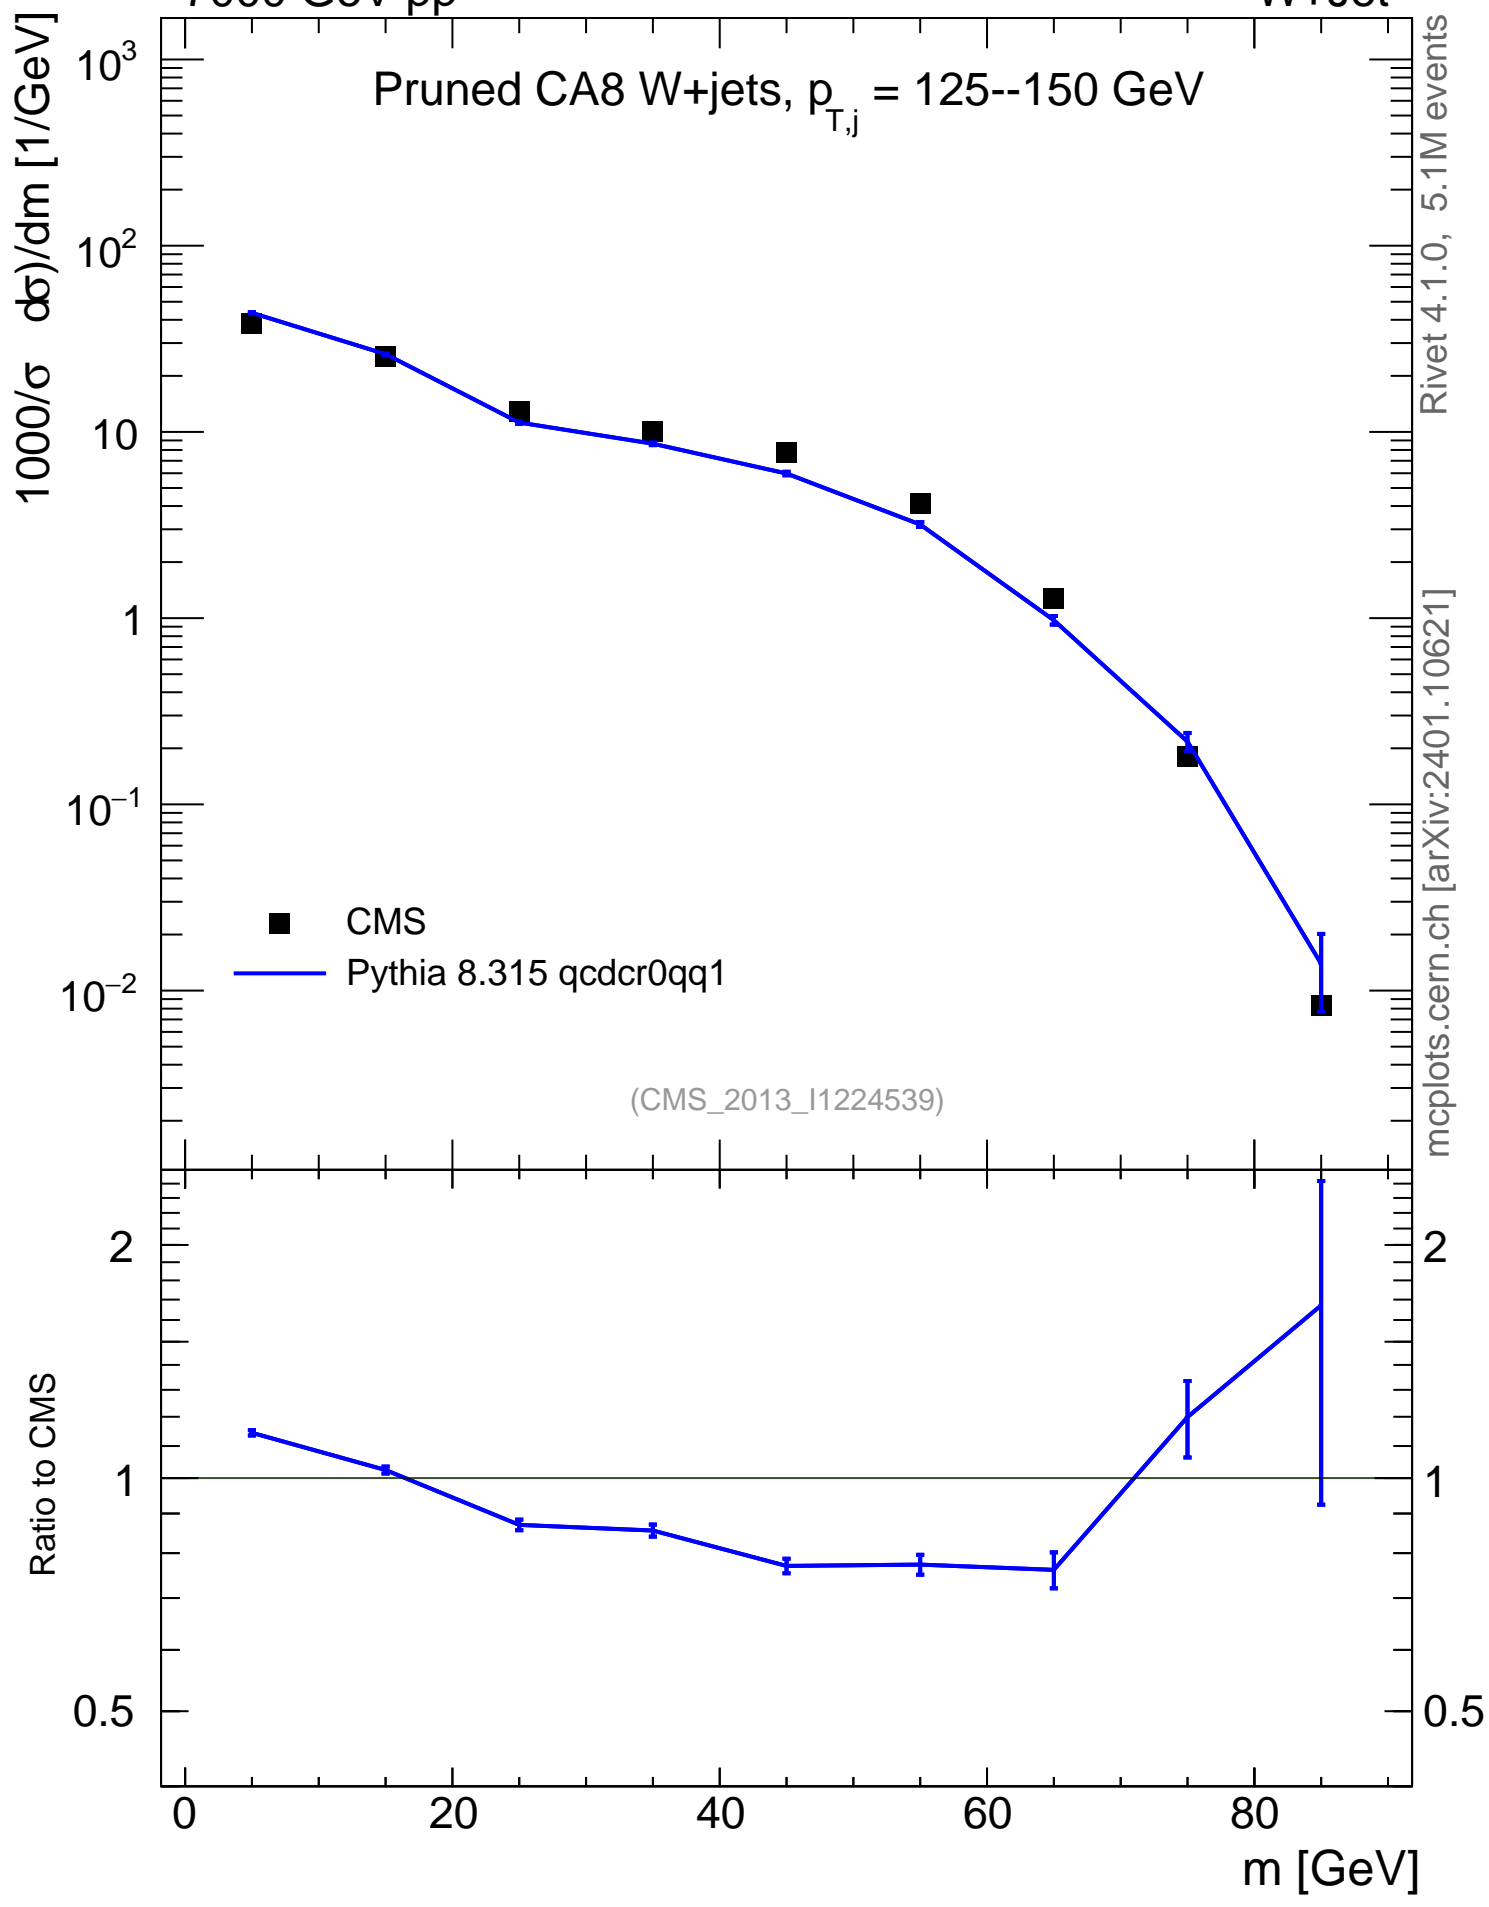

7000 GeV pp

W+Jet

Pruned CA8 W+jets,  $p_{T,j} = 125\text{--}150$  GeV

Rivet 4.1.0, 5.1M events  
mcplots.cern.ch [arXiv:2401.10621]

(CMS\_2013\_I1224539)