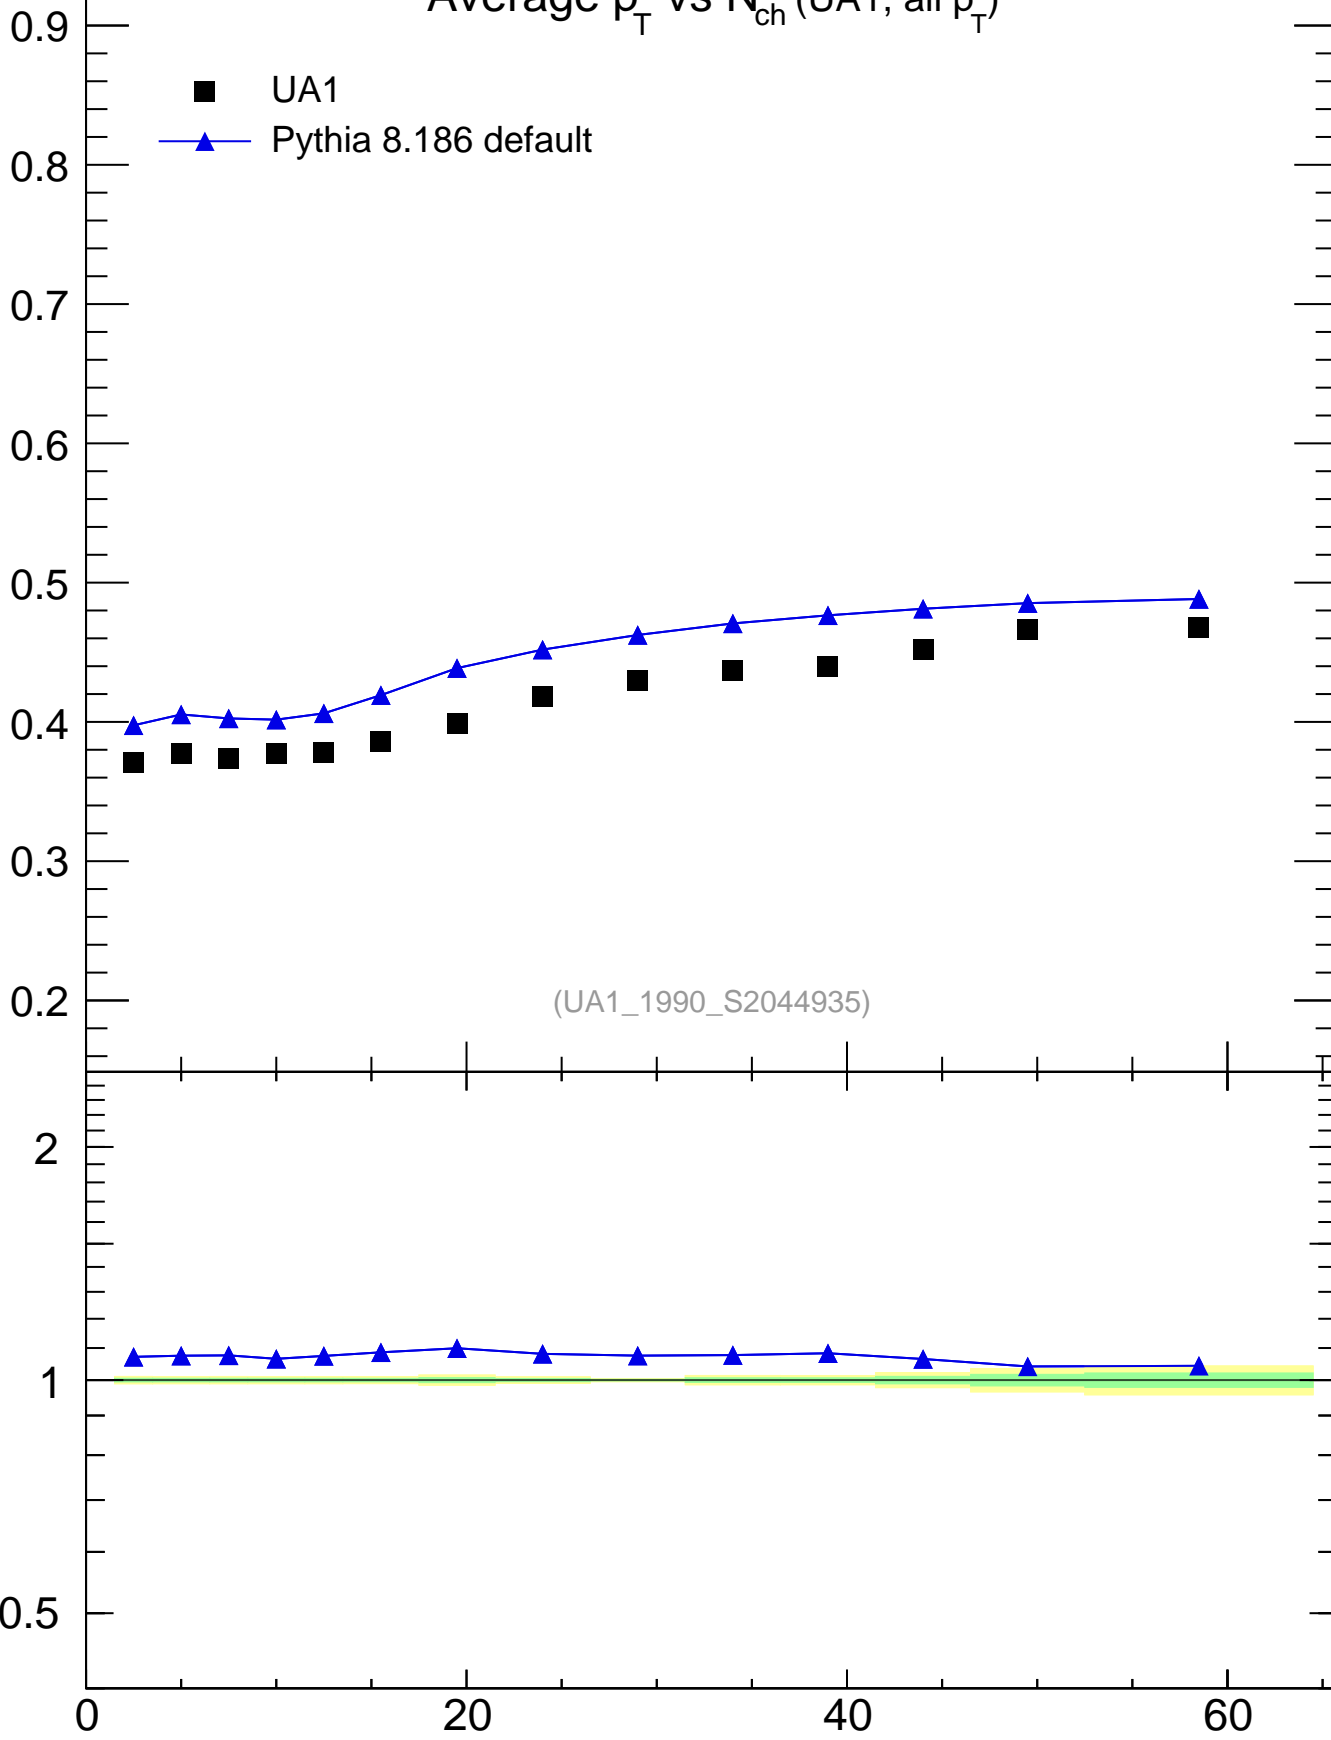

Average p_T vs N_{ch} (UA1, all p_T)

- UA1
- ▲ Pythia 8.186 default

(UA1_1990_S2044935)

Ratio to UA1

Rivet 3.1.10, 10M events
mcplots.cern.ch [arXiv:1306.3436]