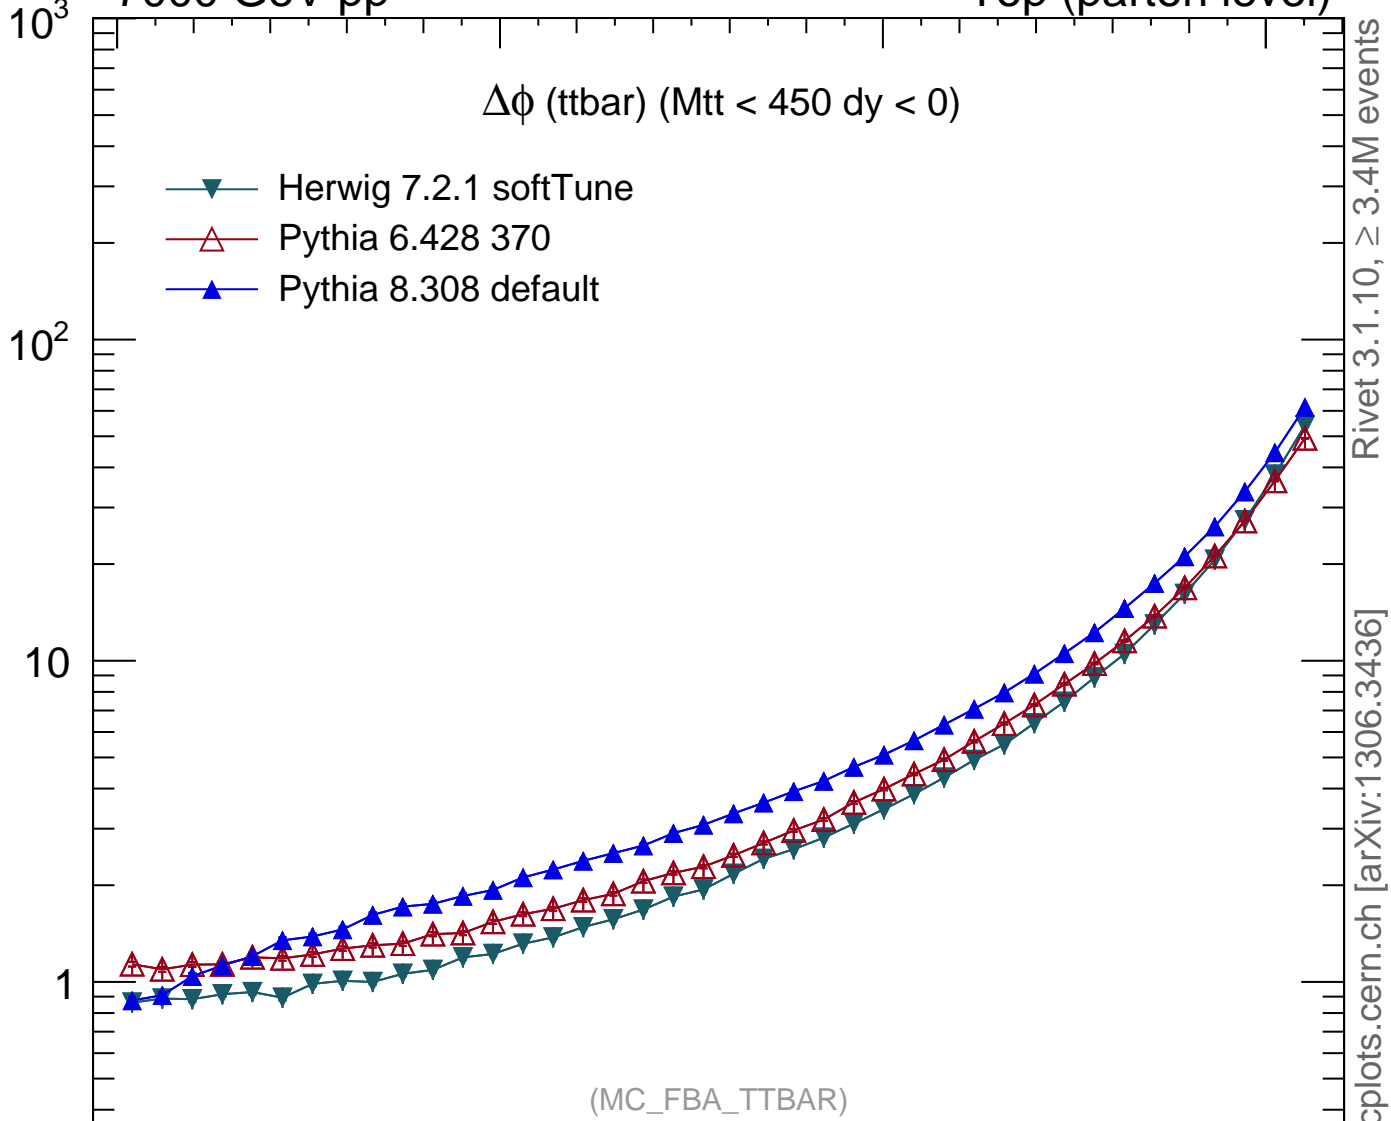

7000 GeV pp

Top (parton level)

(MC_FBA_TTBAR)